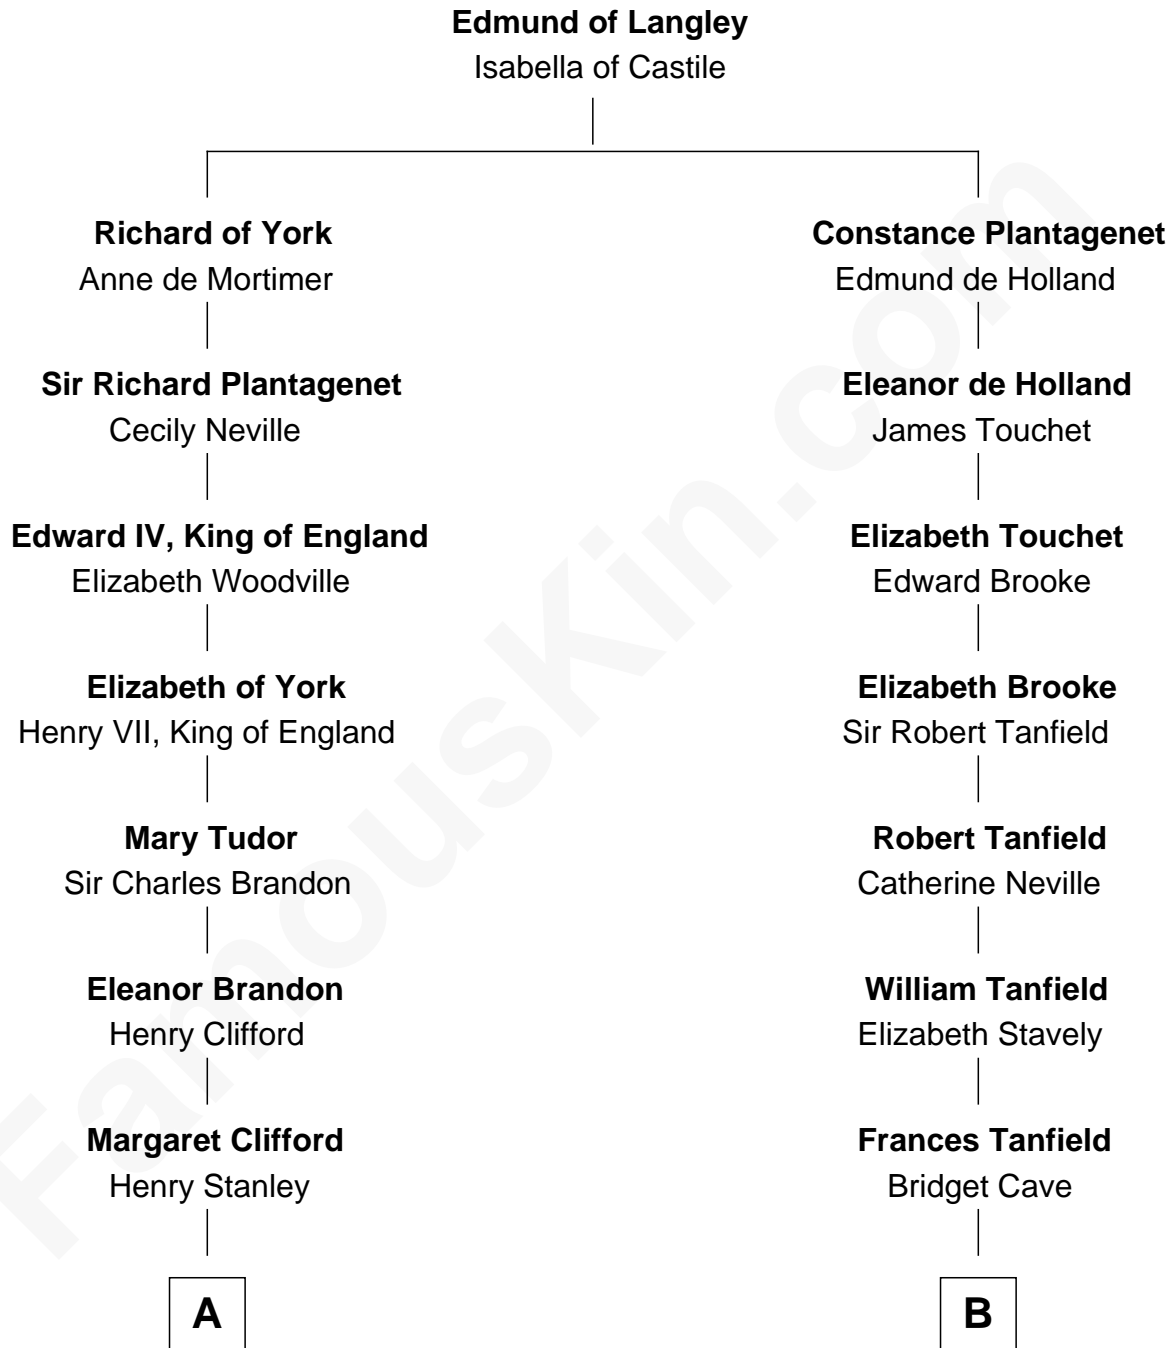

# FamousKin.com Relationship Chart of

**Hugh Grant**  
Movie Actor

17th cousin 2 times removed of

**Fitzhugh Lee**  
40th Governor of Virginia

**C**

—  
**Margaret Isobel Randolph**

John Cassilis MacLean

—  
**Fynvola Susan MacLean**

James Murray Grant

—  
**Hugh Grant**

*Movie Actor*

FamousKin.com