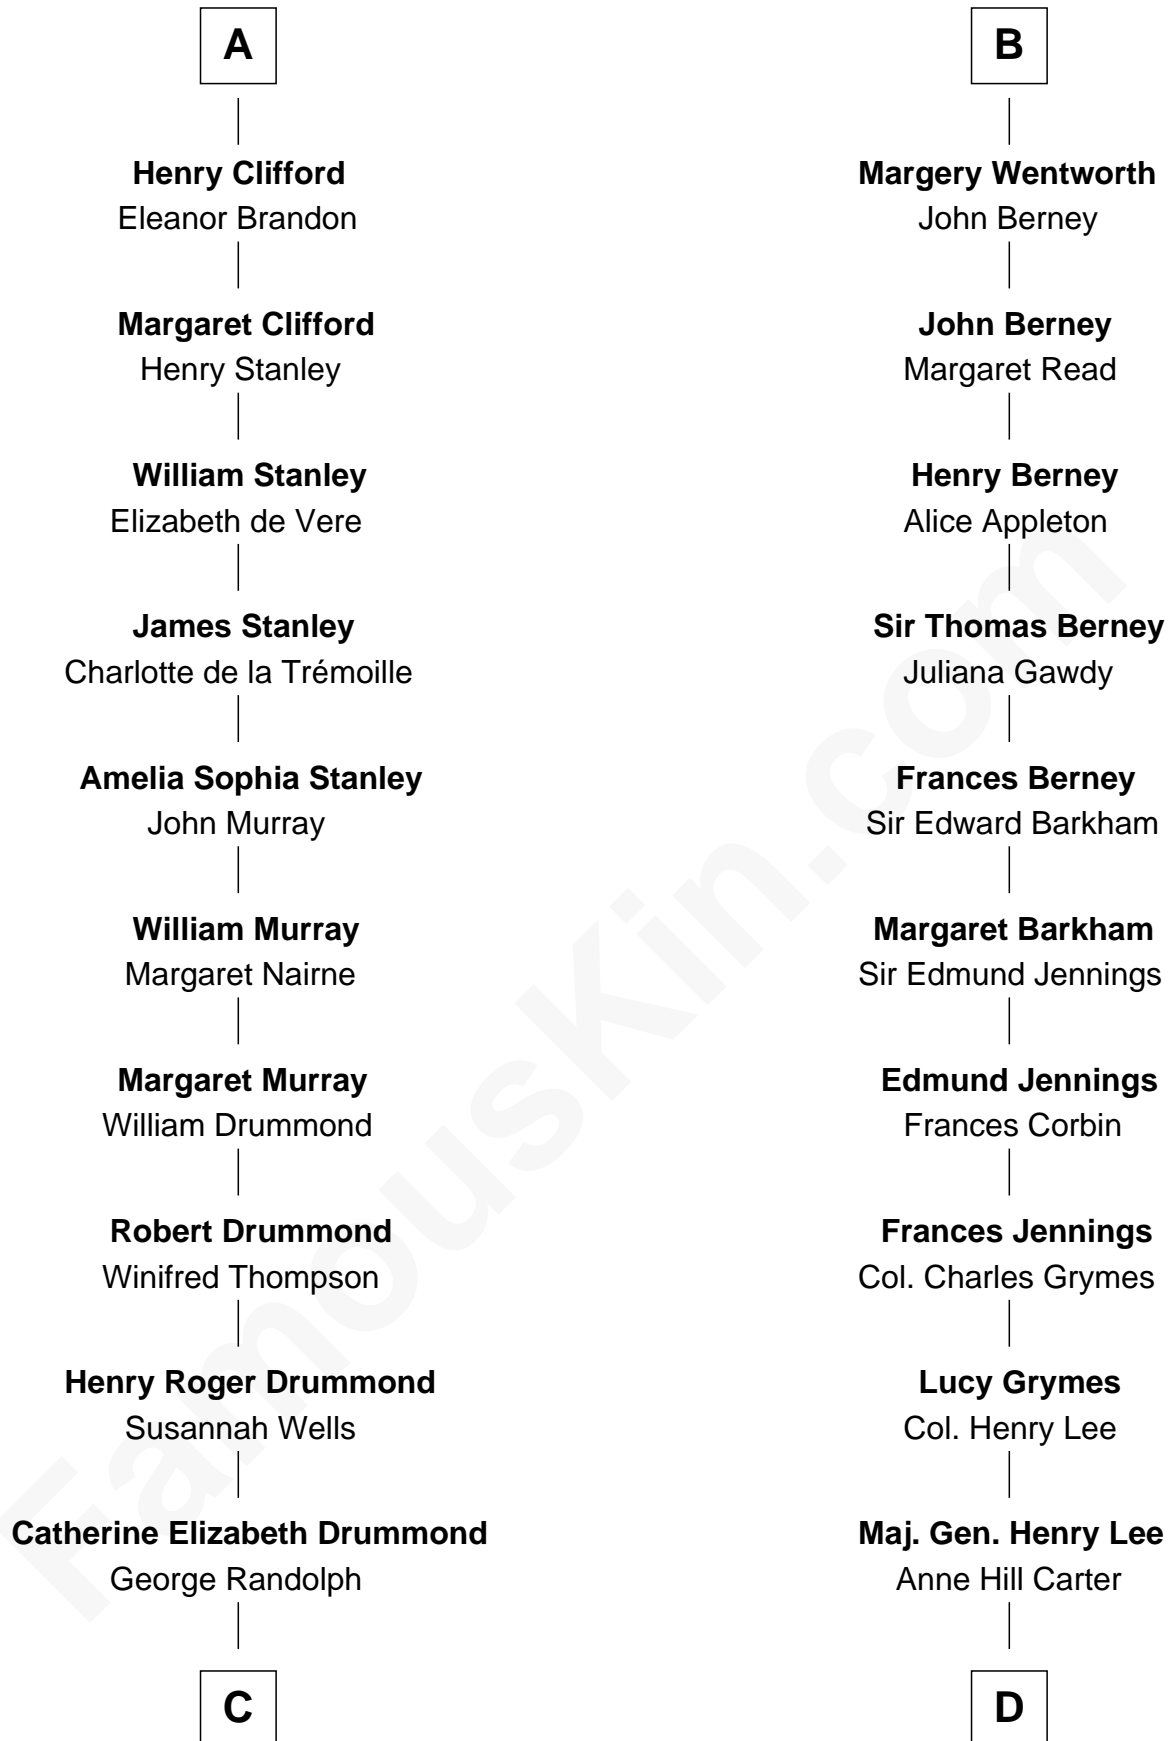

FamousKin.com Relationship Chart of

Hugh Grant
Movie Actor

18th cousin 3 times removed of

Fitzhugh Lee
40th Governor of Virginia

Hugh le Despencer
Eleanor de Clare

Elizabeth le Despencer
Maurice de Berkeley

Thomas de Berkeley
Margaret de Lisle

Elizabeth de Berkeley
Richard de Beauchamp

Eleanor Beauchamp
Edmund Beaufort

Eleanor Beaufort
Sir Robert Spencer

Catherine Spencer
Henry Algernon Percy

Margaret Percy
Henry Clifford

A

Isabel le Despencer
Richard Fitzalan

Sir Edmund Fitzalan
Sibyl de Montagu

Philippe Fitzalan
Sir Richard Sergeaux

Elizabeth Sergeaux
Sir William Marney

Emma Marney
Sir Thomas Tyrrell

Humphrey Tyrrell
Isabel Helion

Anne Tyrrell
Sir Roger Wentworth

B

C

Cyril Randolph
Frances Selina Hervey

Felton George Randolph
Emily Margaret Nepean

Margaret Isobel Randolph
John Cassilis MacLean

Fynvola Susan MacLean
James Murray Grant