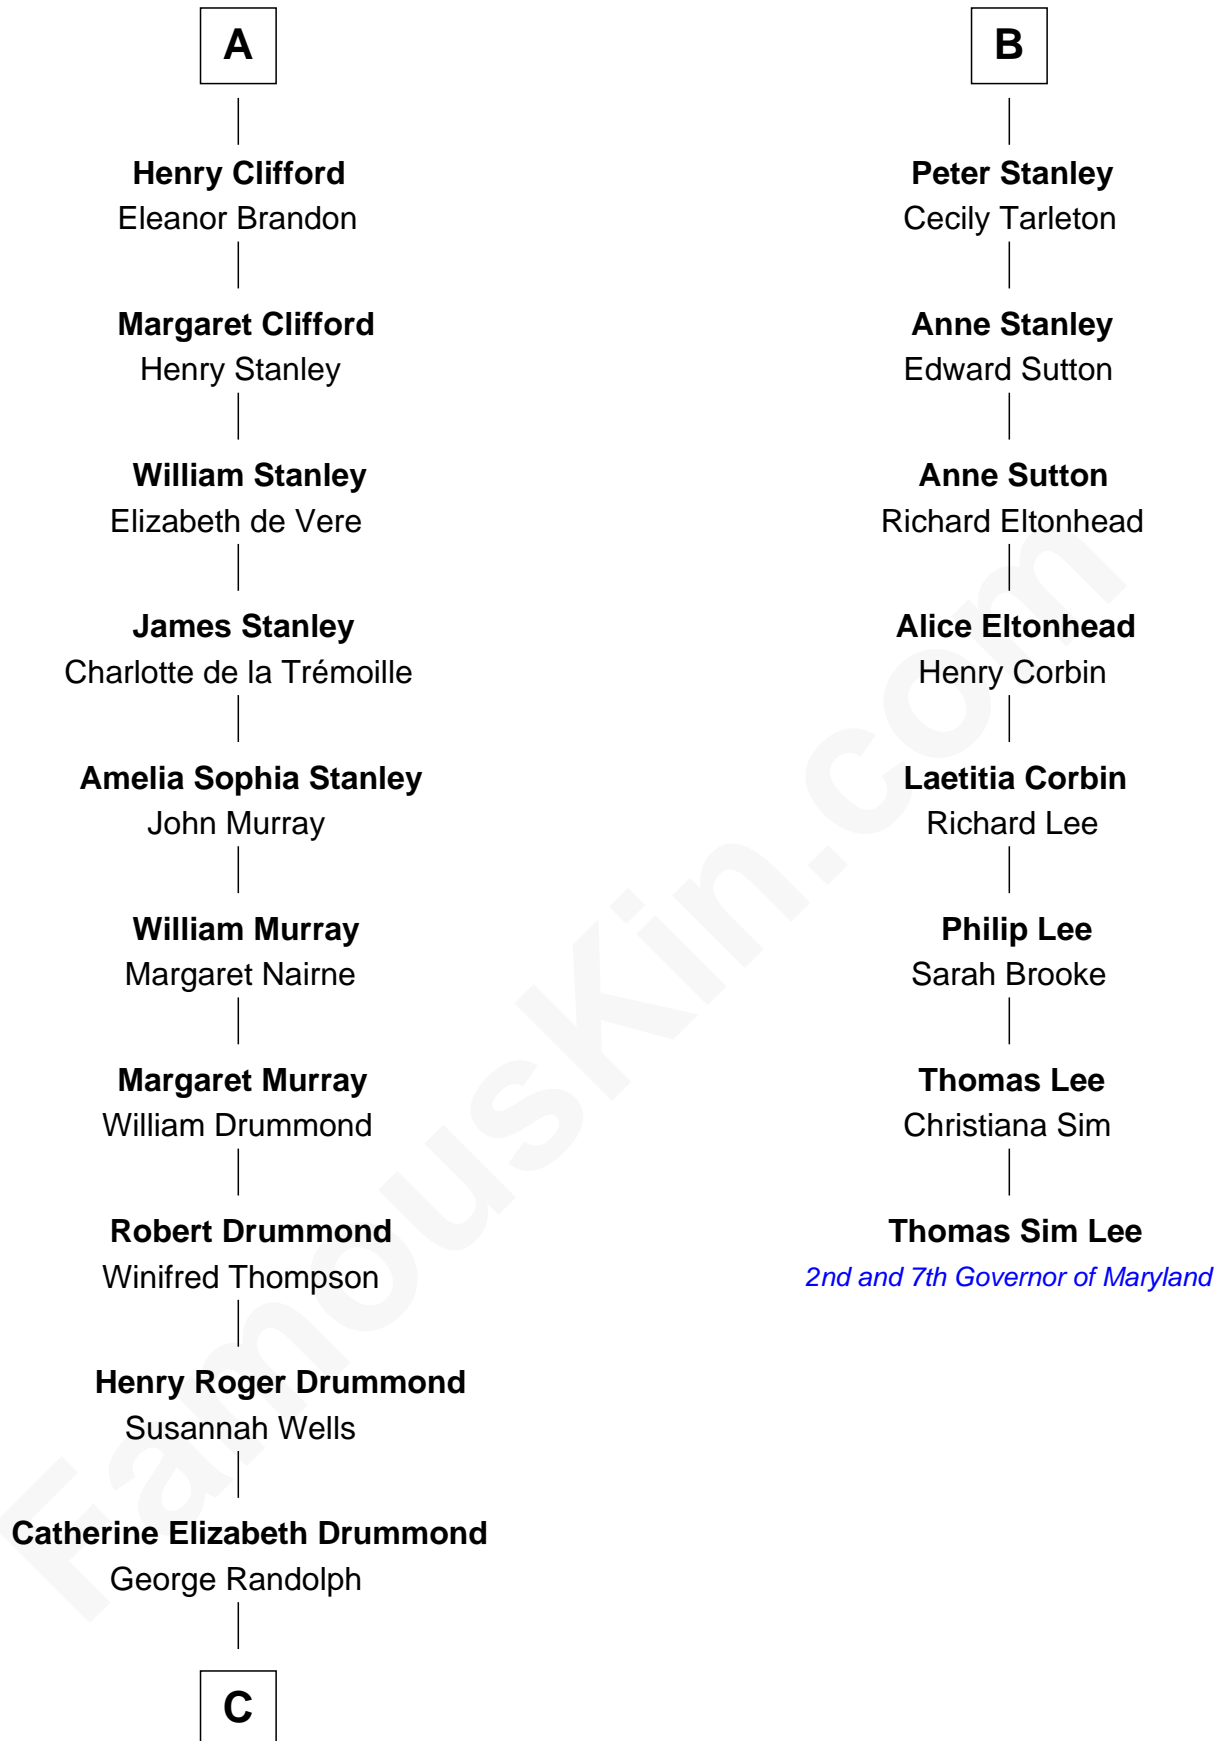

**FamousKin.com**  
**Relationship Chart of**  
**Hugh Grant**  
*Movie Actor*

**14th cousin 7 times removed of**  
**Thomas Sim Lee**  
*2nd and 7th Governor of Maryland*

**C**

—  
**Cyril Randolph**

Frances Selina Hervey

—  
**Felton George Randolph**

Emily Margaret Nepean

—  
**Margaret Isobel Randolph**

John Cassilis MacLean

—  
**Fynvola Susan MacLean**

James Murray Grant

—  
**Hugh Grant**

*Movie Actor*