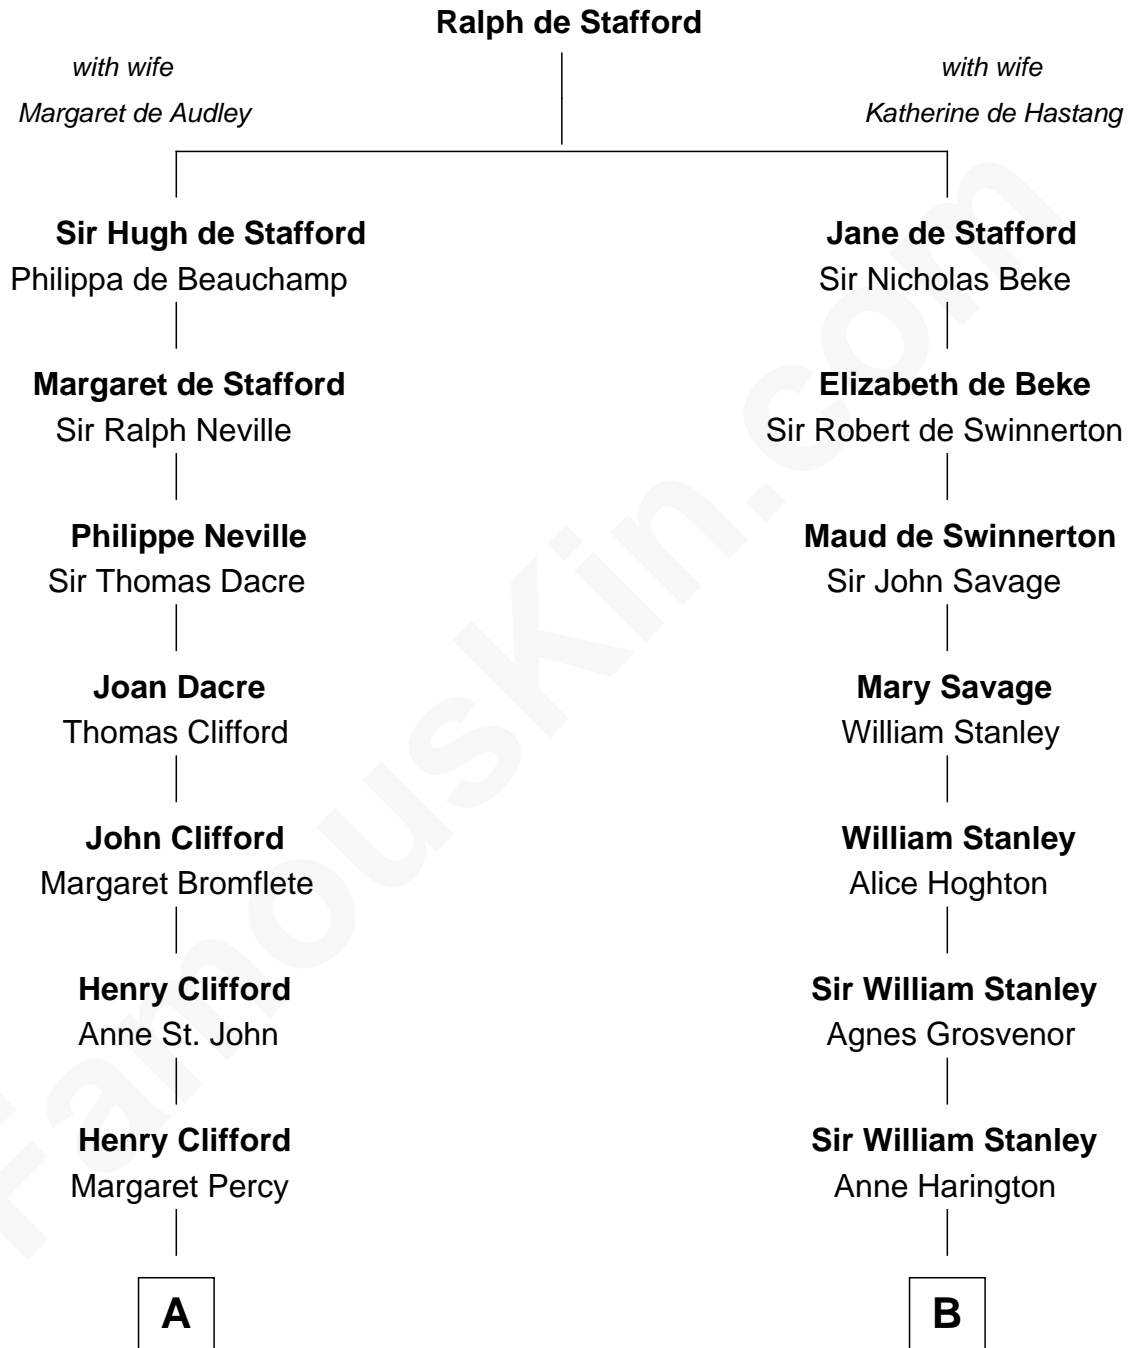

**FamousKin.com**  
**Relationship Chart of**  
**Hugh Grant**  
*Movie Actor*

**14th cousin 7 times removed of**  
**Thomas Sim Lee**  
*2nd and 7th Governor of Maryland*

**C**

—  
**Cyril Randolph**

Frances Selina Hervey

—  
**Felton George Randolph**

Emily Margaret Nepean

—  
**Margaret Isobel Randolph**

John Cassilis MacLean

—  
**Fynvola Susan MacLean**

James Murray Grant

—  
**Hugh Grant**

*Movie Actor*