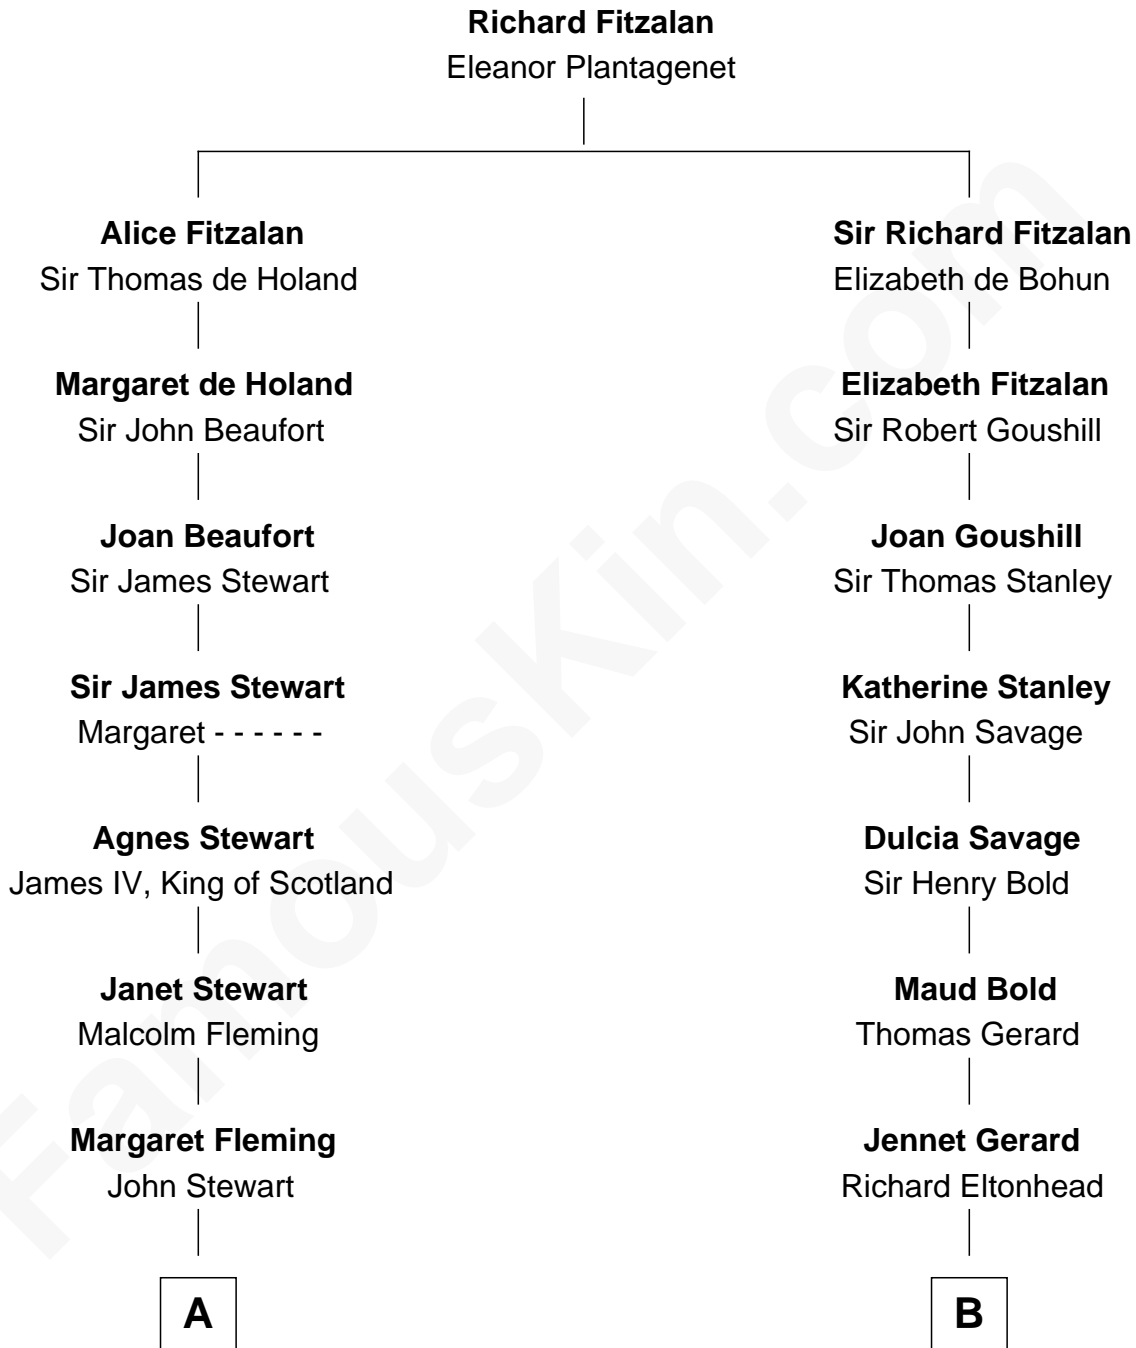

**FamousKin.com**  
**Relationship Chart of**  
**Hugh Grant**  
*Movie Actor*

**13th cousin 7 times removed of**  
**Thomas Sim Lee**  
*2nd and 7th Governor of Maryland*

**C**

—  
**Felton George Randolph**

Emily Margaret Nepean

—  
**Margaret Isobel Randolph**

John Cassilis MacLean

—  
**Fynvola Susan MacLean**

James Murray Grant

—  
**Hugh Grant**

*Movie Actor*

FamousKin.com