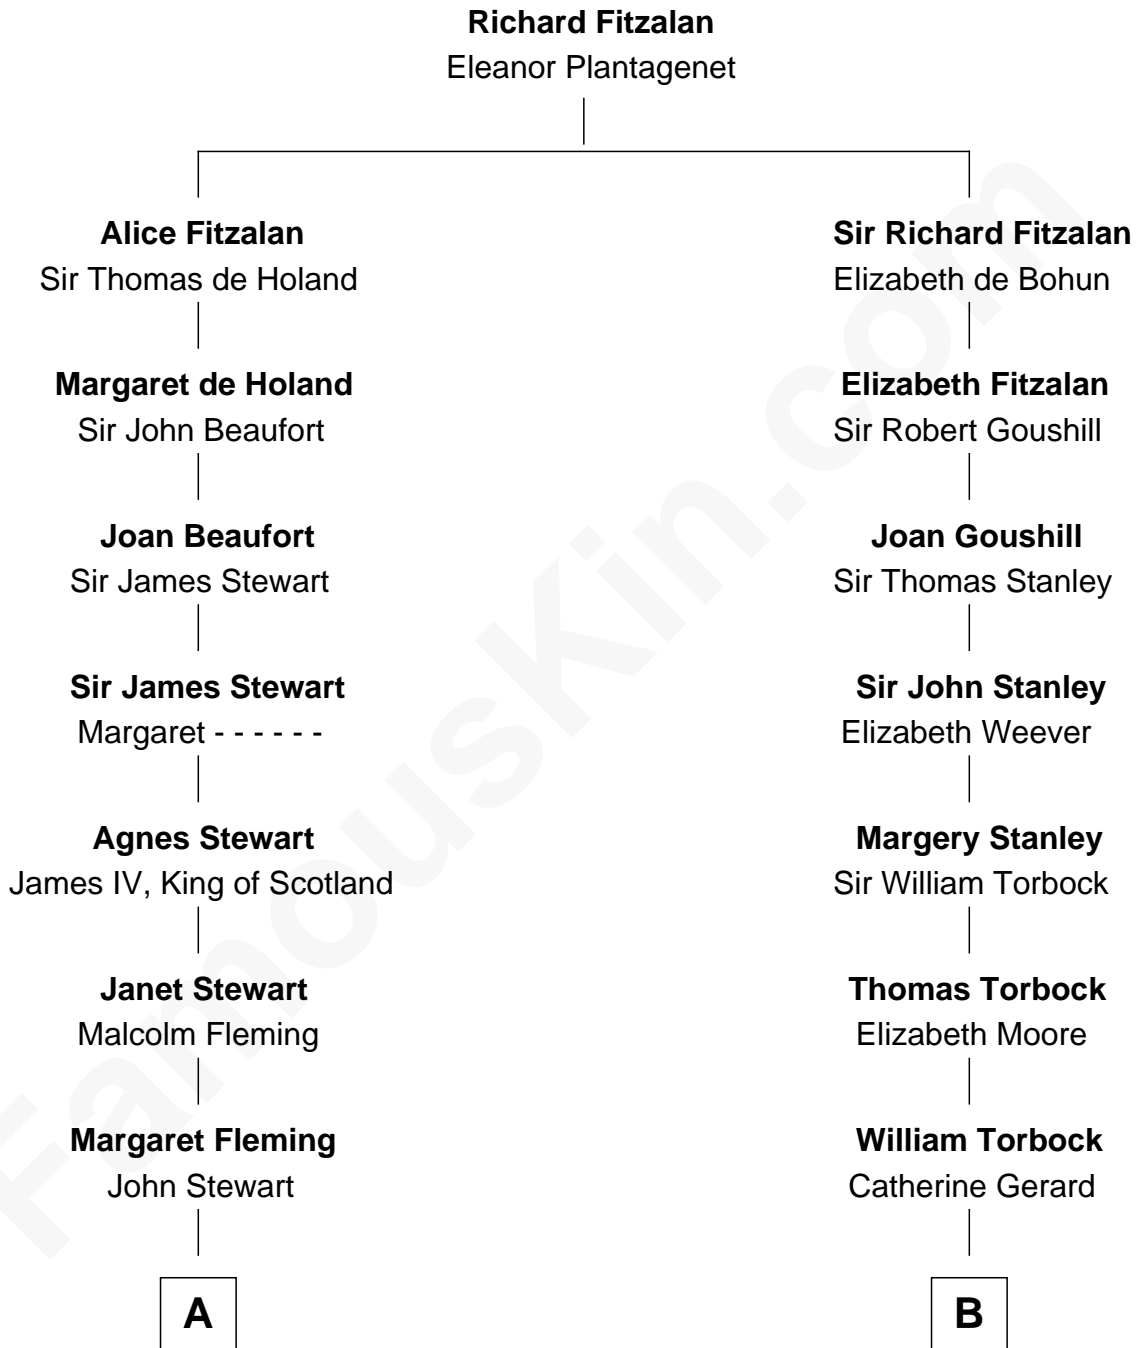

# FamousKin.com Relationship Chart of

**Hugh Grant**

*Movie Actor*

14th cousin 6 times removed of

**Edward Lloyd V**

*13th Governor of Maryland*

**C**

—  
**Felton George Randolph**

Emily Margaret Nepean

—  
**Margaret Isobel Randolph**

John Cassilis MacLean

—  
**Fynvola Susan MacLean**

James Murray Grant

—  
**Hugh Grant**

*Movie Actor*

FamousKin.com