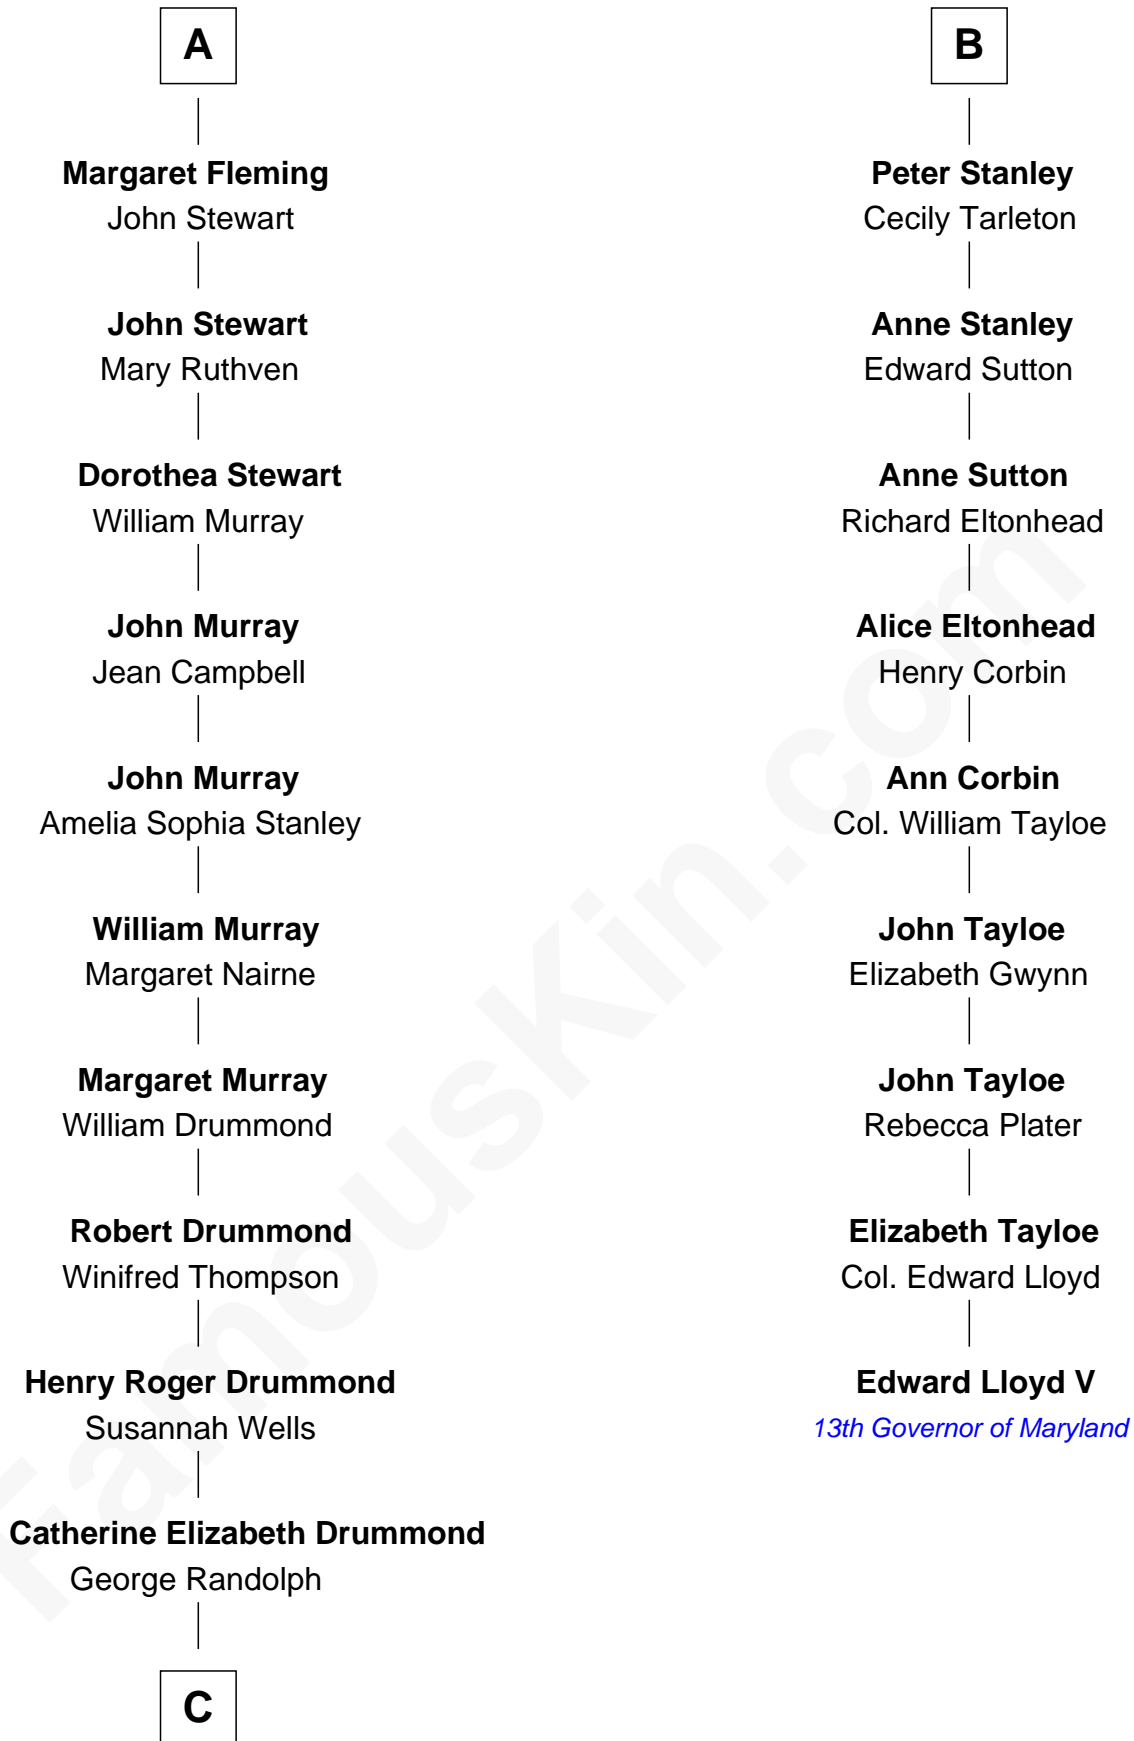

# FamousKin.com Relationship Chart of

**Hugh Grant**  
*Movie Actor*

15th cousin 6 times removed of

**Edward Lloyd V**  
*13th Governor of Maryland*

**Sir Robert de Holland**  
Maude la Zouche

**C**

—  
**Cyril Randolph**

Frances Selina Hervey

—  
**Felton George Randolph**

Emily Margaret Nepean

—  
**Margaret Isobel Randolph**

John Cassilis MacLean

—  
**Fynvola Susan MacLean**

James Murray Grant

—  
**Hugh Grant**