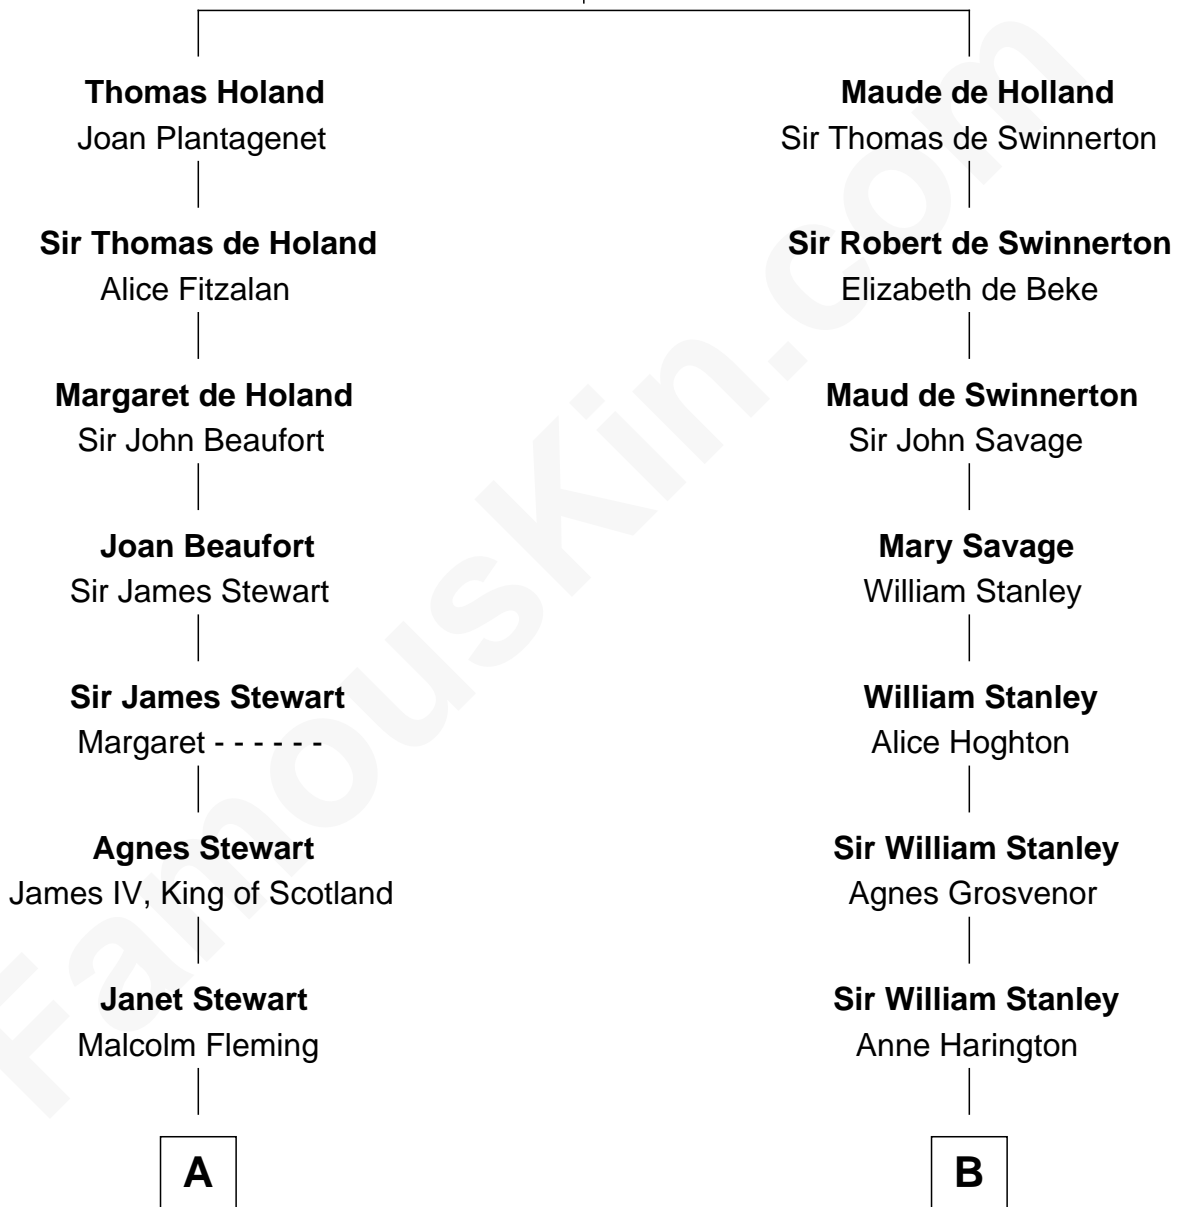

# FamousKin.com Relationship Chart of

**Hugh Grant**  
*Movie Actor*

15th cousin 6 times removed of

**Edward Lloyd V**  
*13th Governor of Maryland*

**Sir Robert de Holland**  
Maude la Zouche

**C**

—  
**Cyril Randolph**

Frances Selina Hervey

—  
**Felton George Randolph**

Emily Margaret Nepean

—  
**Margaret Isobel Randolph**

John Cassilis MacLean

—  
**Fynvola Susan MacLean**

James Murray Grant

—  
**Hugh Grant**