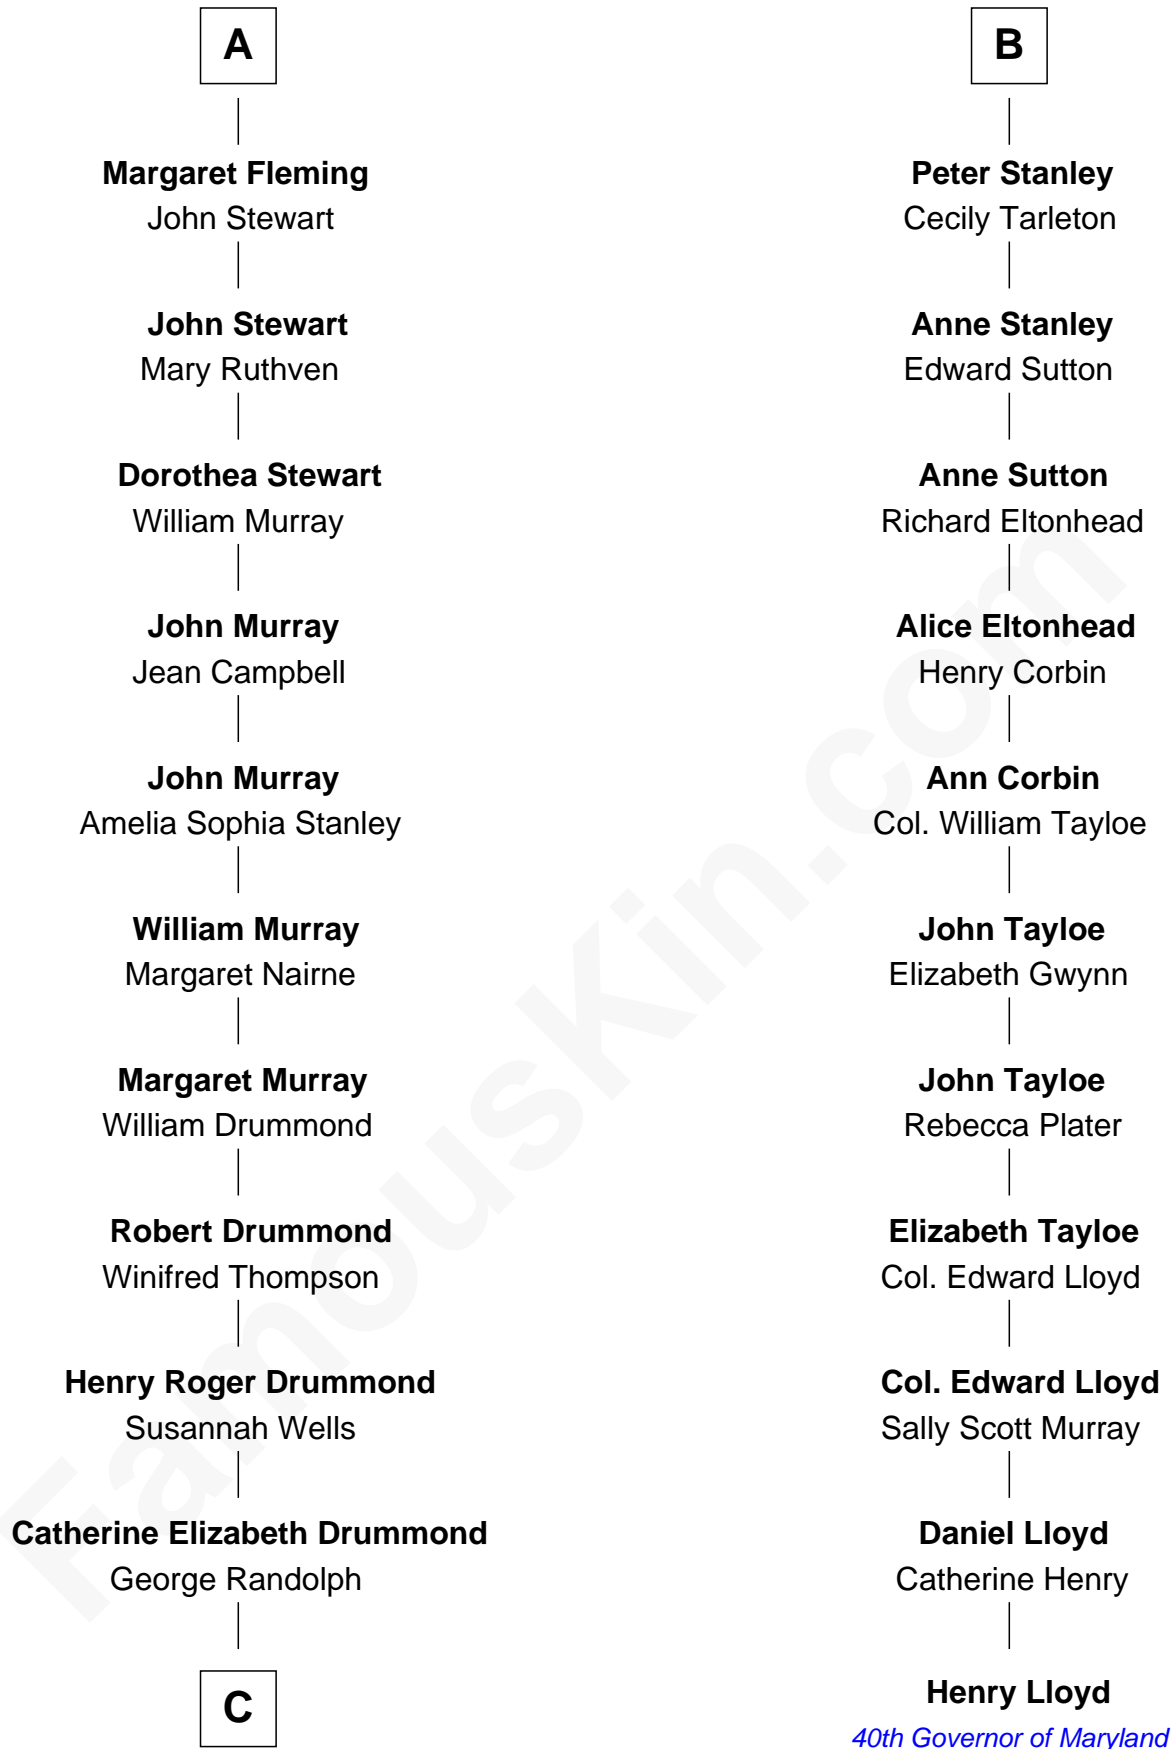

# FamousKin.com Relationship Chart of

**Hugh Grant**  
*Movie Actor*

17th cousin 4 times removed of

**Henry Lloyd**  
*40th Governor of Maryland*

**Sir Robert de Holland**  
Maude la Zouche

**C**

—  
**Cyril Randolph**

Frances Selina Hervey

—  
**Felton George Randolph**

Emily Margaret Nepean

—  
**Margaret Isobel Randolph**

John Cassilis MacLean

—  
**Fynvola Susan MacLean**

James Murray Grant

—  
**Hugh Grant**