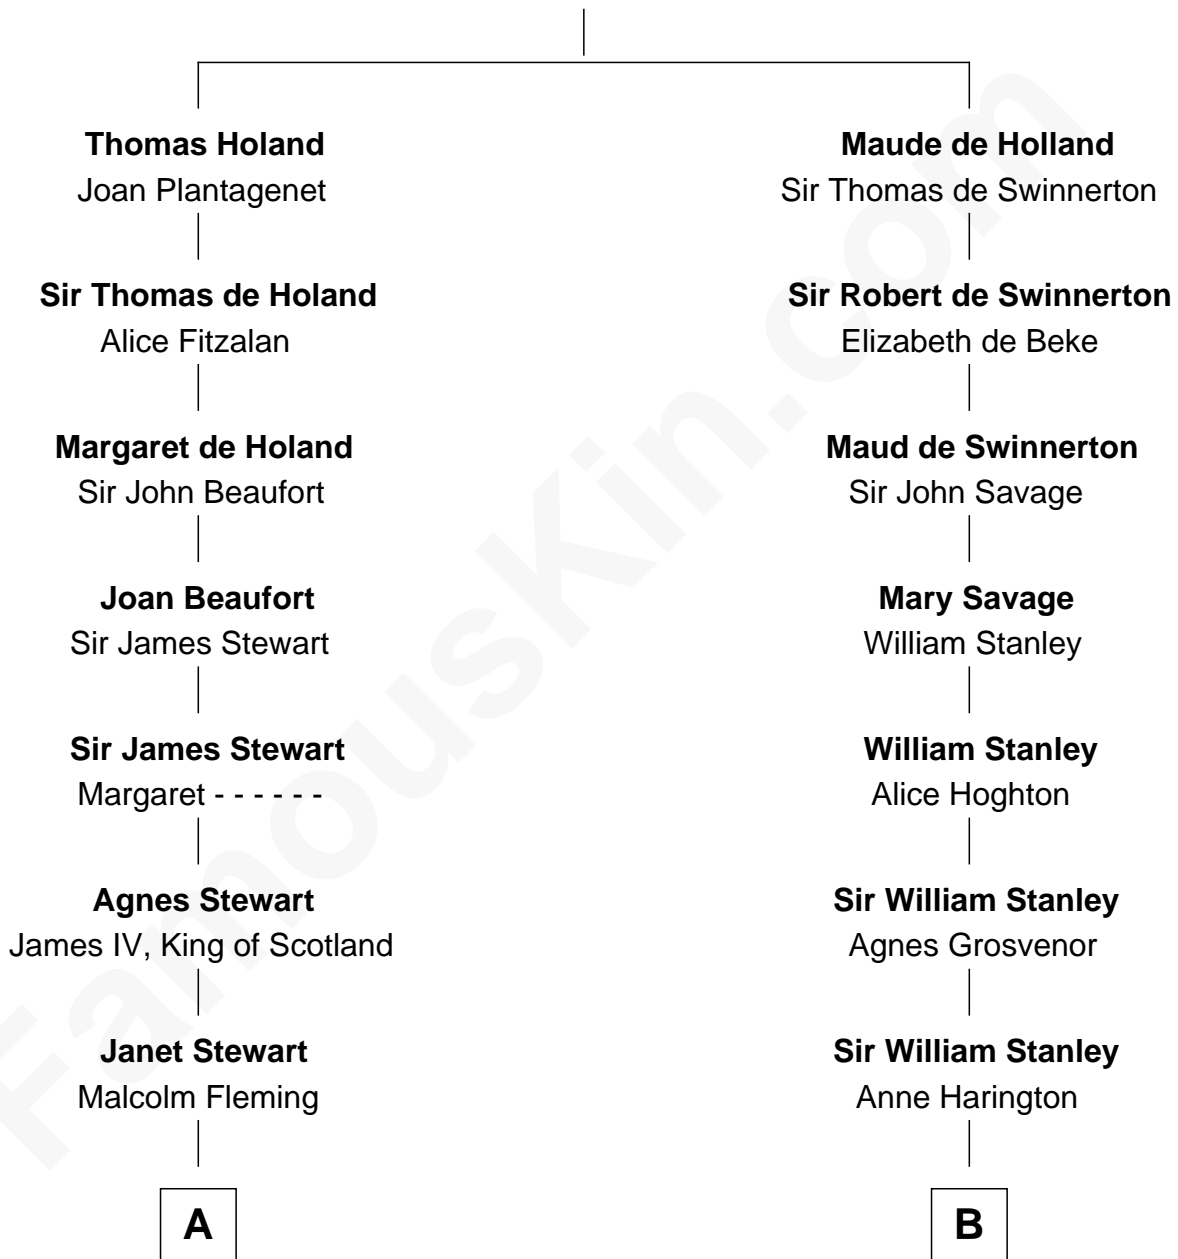

# FamousKin.com Relationship Chart of

**Hugh Grant**  
*Movie Actor*

17th cousin 4 times removed of

**Henry Lloyd**  
*40th Governor of Maryland*

**Sir Robert de Holland**  
Maude la Zouche

**C**

—  
**Cyril Randolph**

Frances Selina Hervey

—  
**Felton George Randolph**

Emily Margaret Nepean

—  
**Margaret Isobel Randolph**

John Cassilis MacLean

—  
**Fynvola Susan MacLean**

James Murray Grant

—  
**Hugh Grant**

*Movie Actor*

FamousKin.com