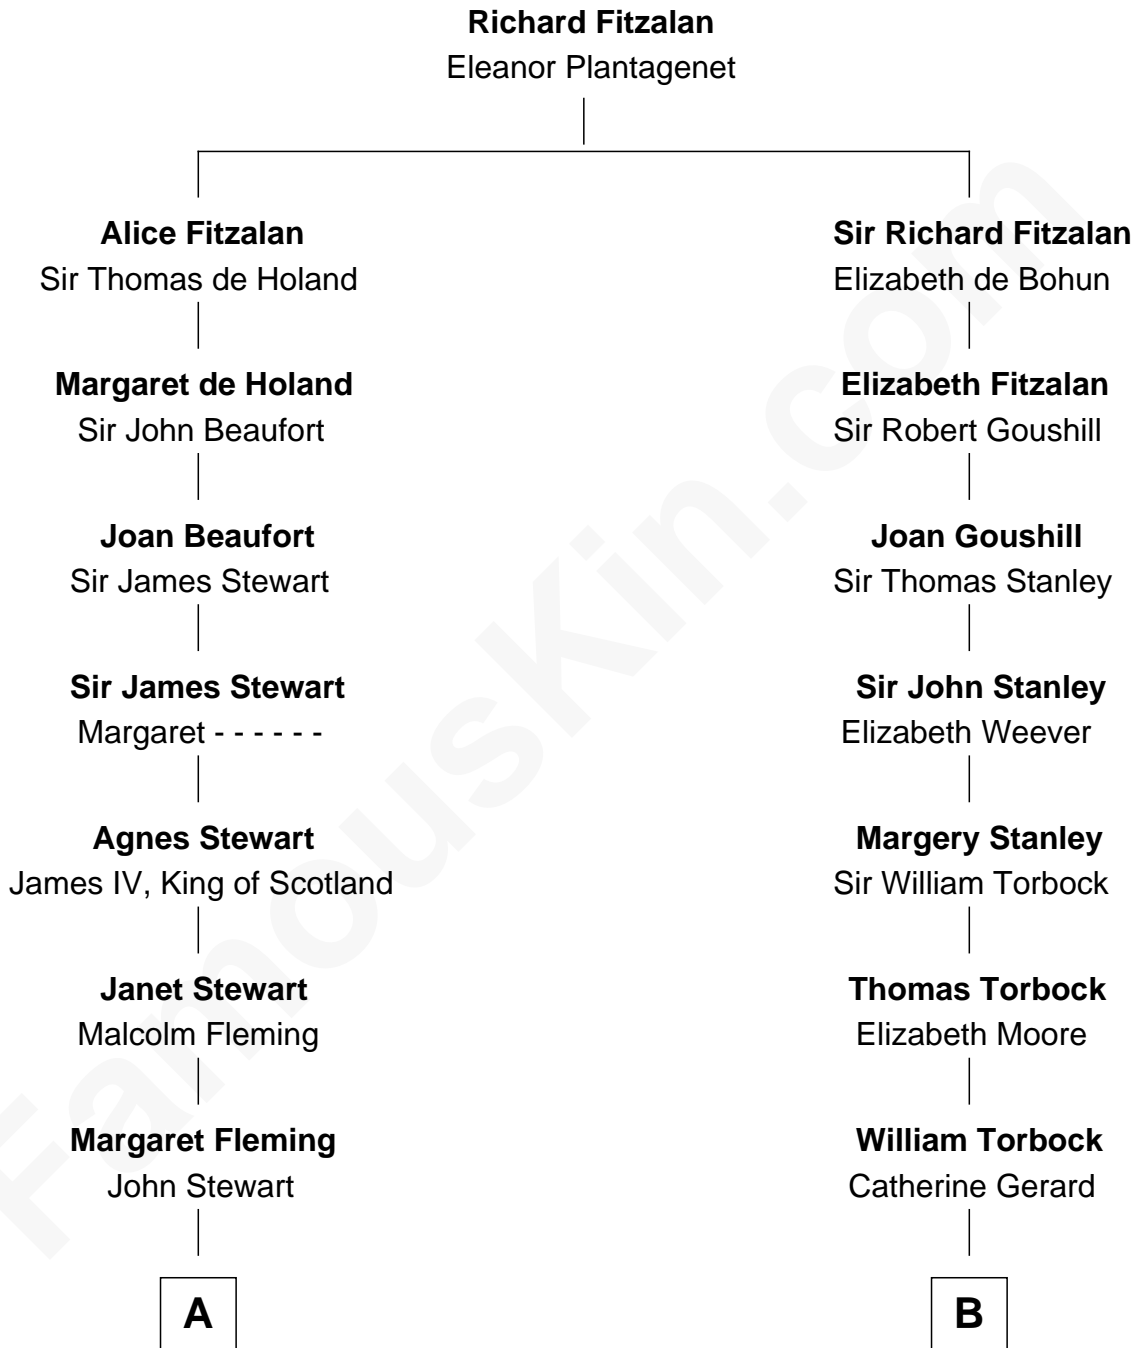

FamousKin.com

Relationship Chart of

Hugh Grant

Movie Actor

14th cousin 6 times removed of

Charles Goldsborough
16th Governor of Maryland

C

—
Felton George Randolph

Emily Margaret Nepean

—
Margaret Isobel Randolph

John Cassilis MacLean

—
Fynvola Susan MacLean

James Murray Grant

—
Hugh Grant

Movie Actor

FamousKin.com