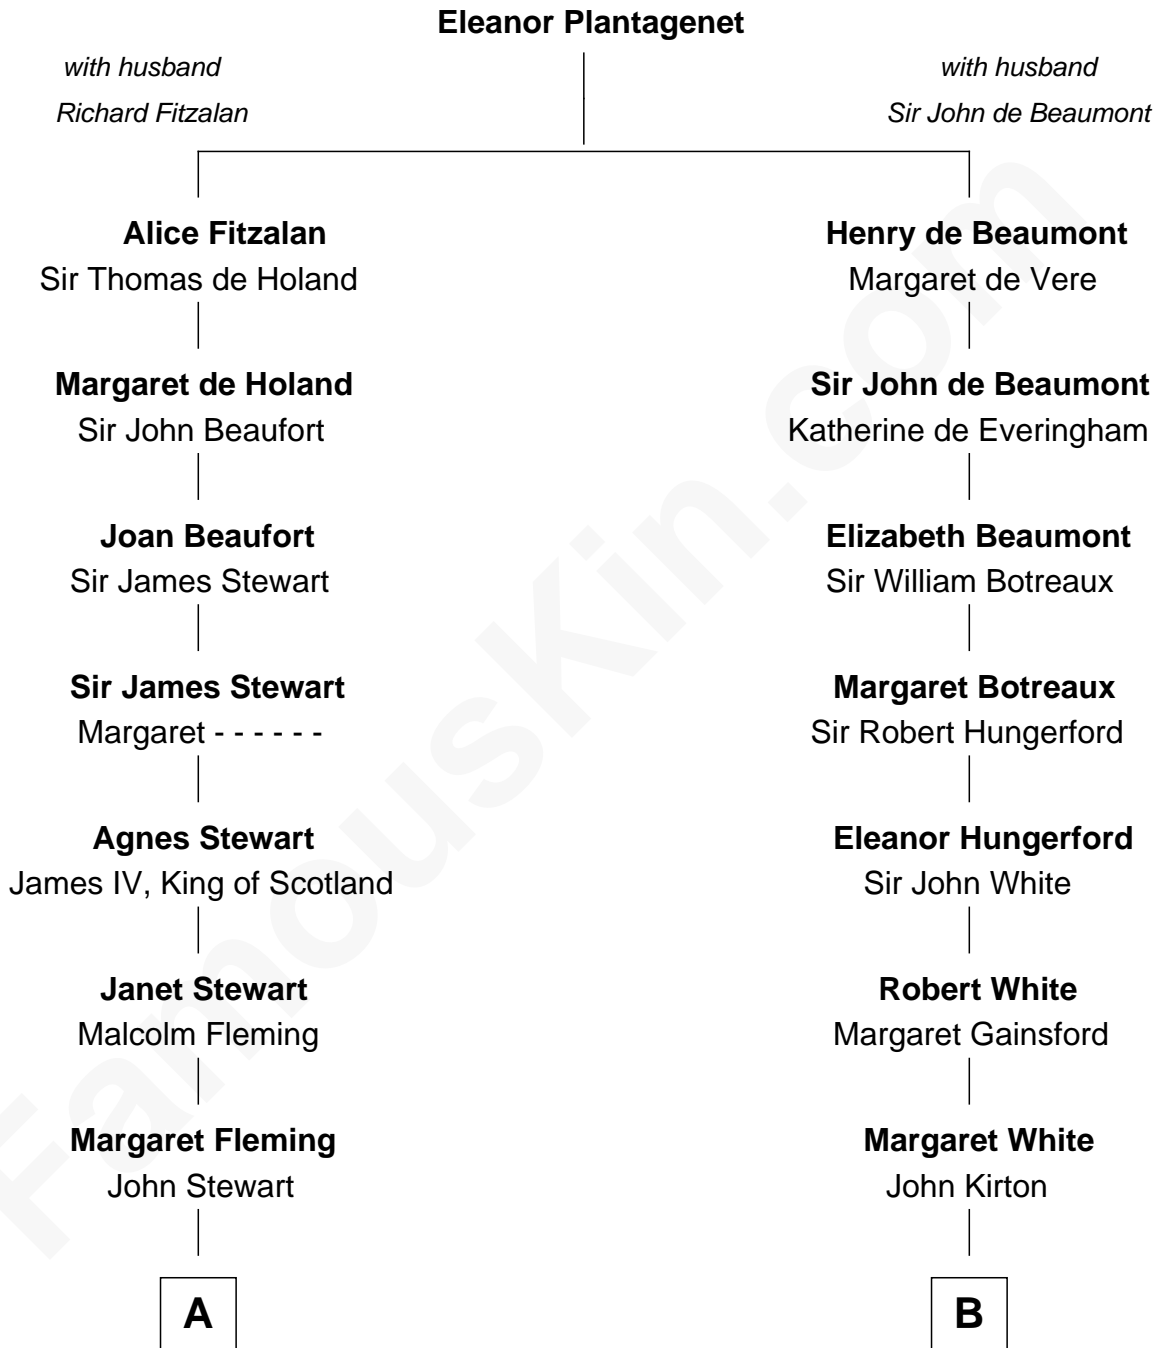

FamousKin.com
Relationship Chart of
Hugh Grant
Movie Actor

20th cousin 1 time removed of

Thomas J. Watson, Jr.
President and CEO of I.B.M.

C

Felton George Randolph

Emily Margaret Nepean

Margaret Isobel Randolph