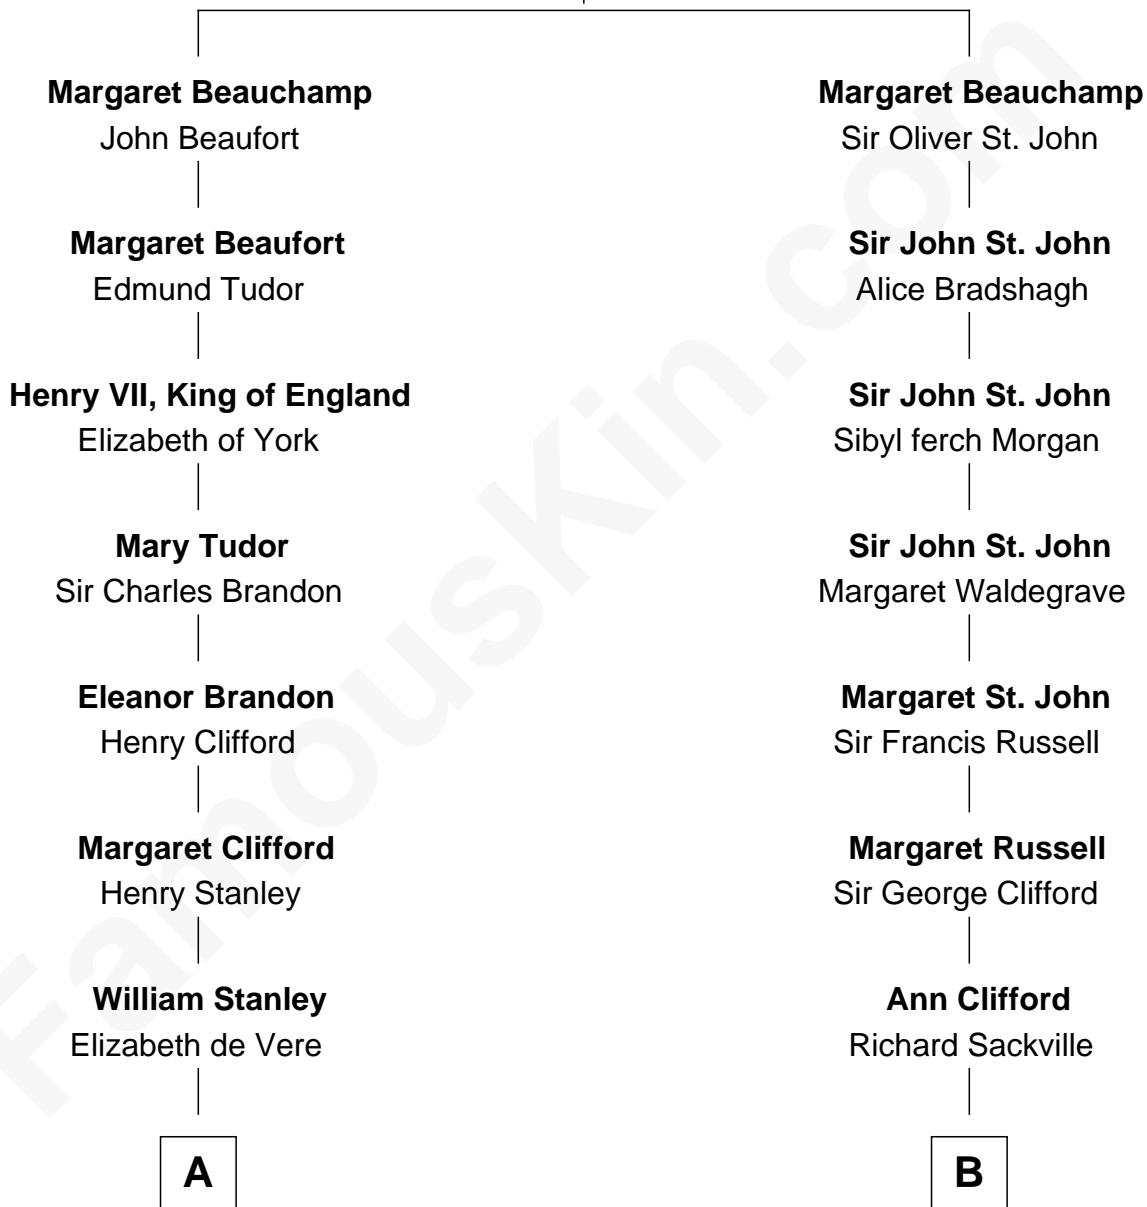

# FamousKin.com Relationship Chart of

**Hugh Grant**

*Movie Actor*

18th cousin of

**Kit Harington**

*TV Actor - "Game of Thrones"*

**Sir John Beauchamp**

Edith Stourton

Kit Harington photo by [Gage Skidmore](#) [\(CC BY-SA 2.0\)](#)