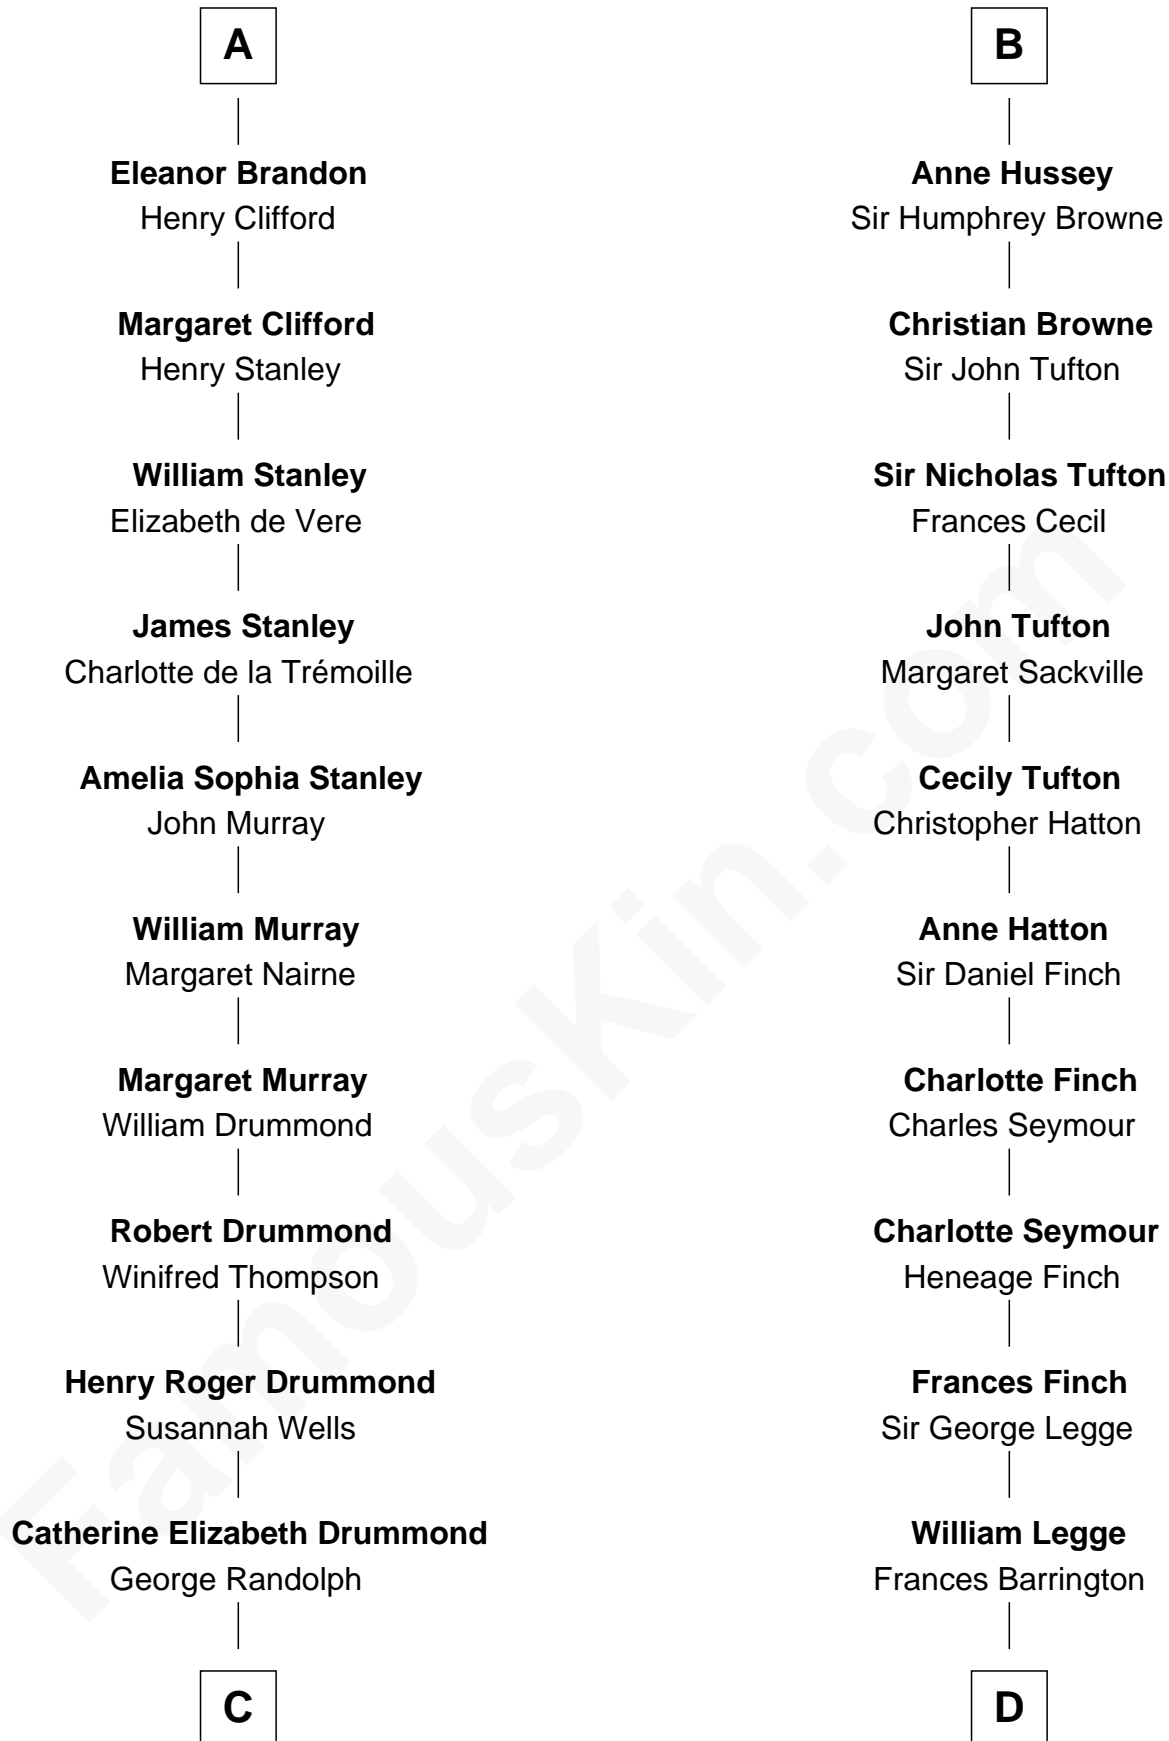

# FamousKin.com Relationship Chart of

**Hugh Grant**

*Movie Actor*

21st cousin of

**Kit Harington**

*TV Actor - "Game of Thrones"*

**C**

**Cyril Randolph**  
Frances Selina Hervey

**Felton George Randolph**  
Emily Margaret Nepean

**Margaret Isobel Randolph**  
John Cassilis MacLean

**Fynvola Susan MacLean**  
James Murray Grant

**Hugh Grant**  
*Movie Actor*

**D**

**Edward Henry Legge**  
Cordelia Twysden Molesworth

**Lois Marjorie Legge**  
Ernest Wriothesley Denny

**Lavender Cecilia Denny**  
John Charles Dundas Harington

**Sir David Richard Harington**  
Deborah Jane Catesby

**Kit Harington**  
*TV Actor - "Game of Thrones"*