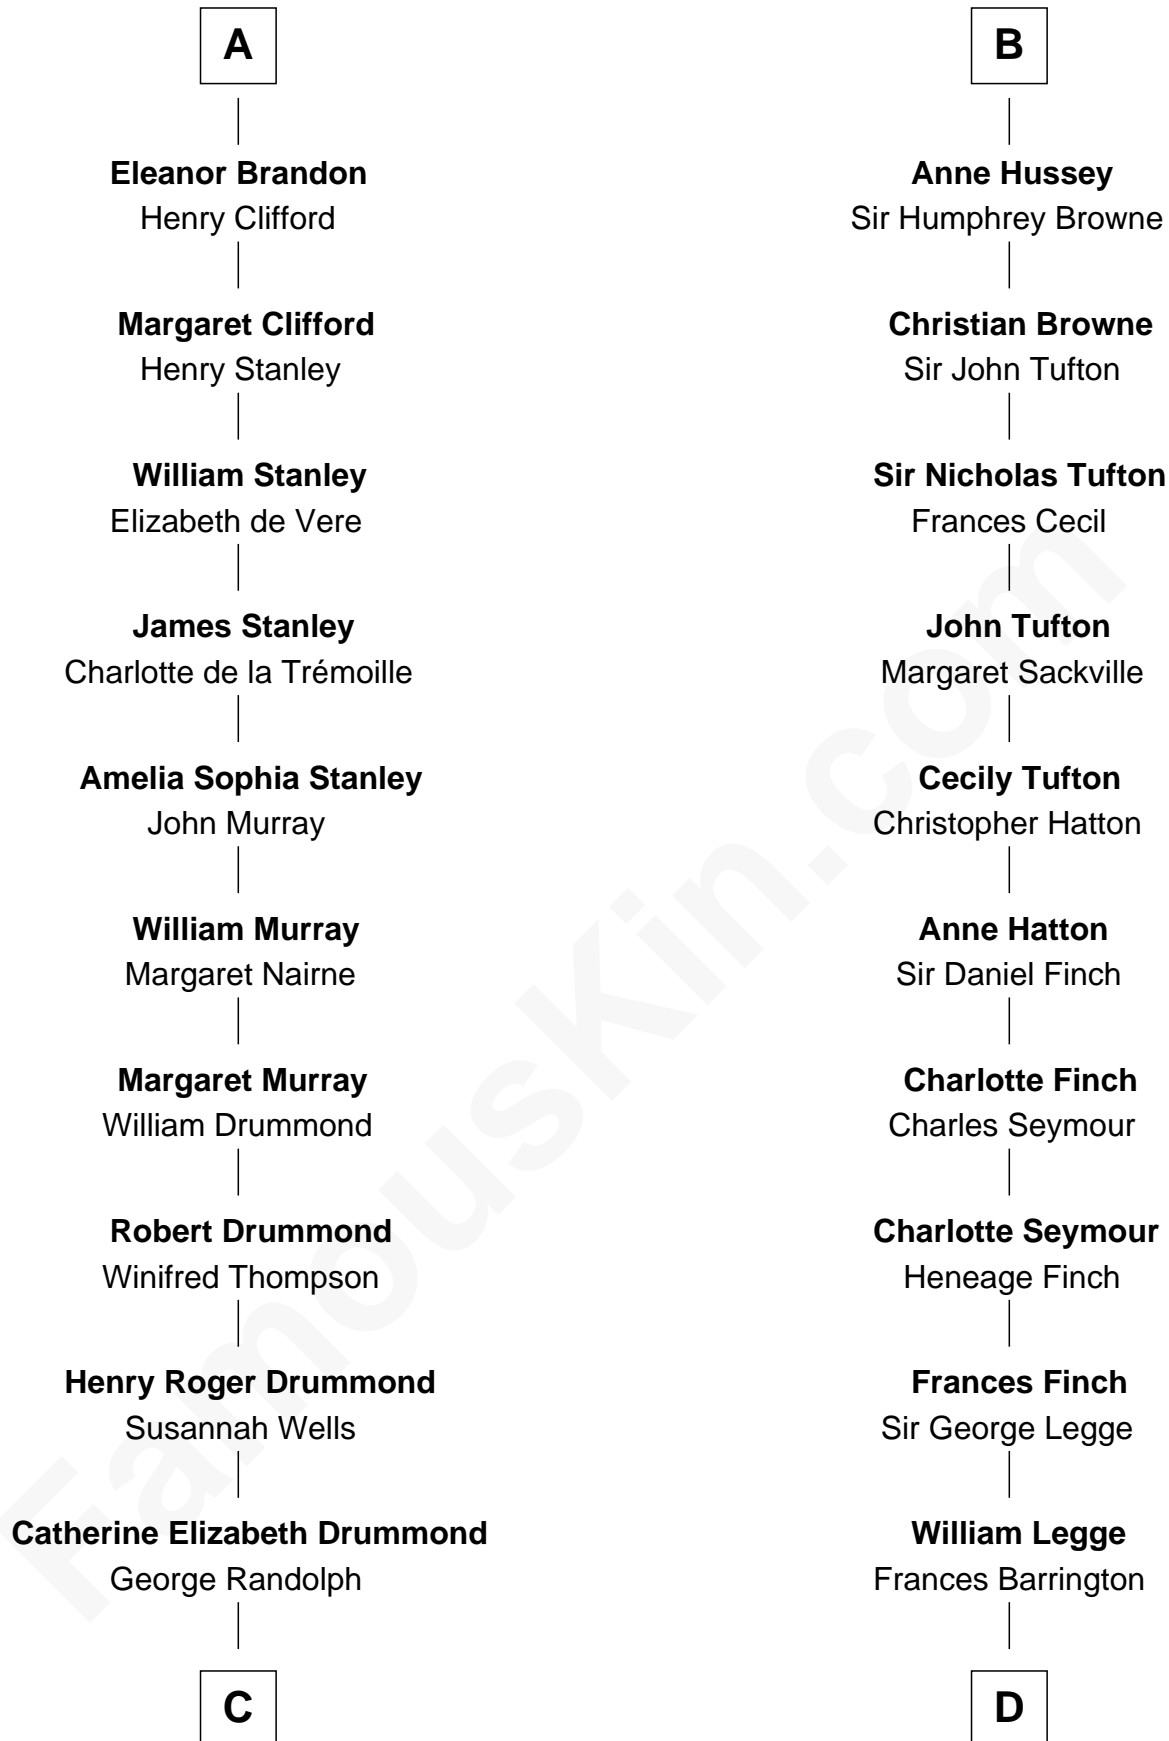

# FamousKin.com Relationship Chart of

**Hugh Grant**

*Movie Actor*

21st cousin of

**Kit Harington**

*TV Actor - "Game of Thrones"*

**C**

**Cyril Randolph**  
Frances Selina Hervey

**Felton George Randolph**  
Emily Margaret Nepean

**Margaret Isobel Randolph**  
John Cassilis MacLean

**Fynvola Susan MacLean**  
James Murray Grant

**Hugh Grant**  
*Movie Actor*

**D**

**Edward Henry Legge**  
Cordelia Twysden Molesworth

**Lois Marjorie Legge**  
Ernest Wriothsesley Denny

**Lavender Cecilia Denny**  
John Charles Dundas Harington

**Sir David Richard Harington**  
Deborah Jane Catesby

**Kit Harington**  
*TV Actor - "Game of Thrones"*