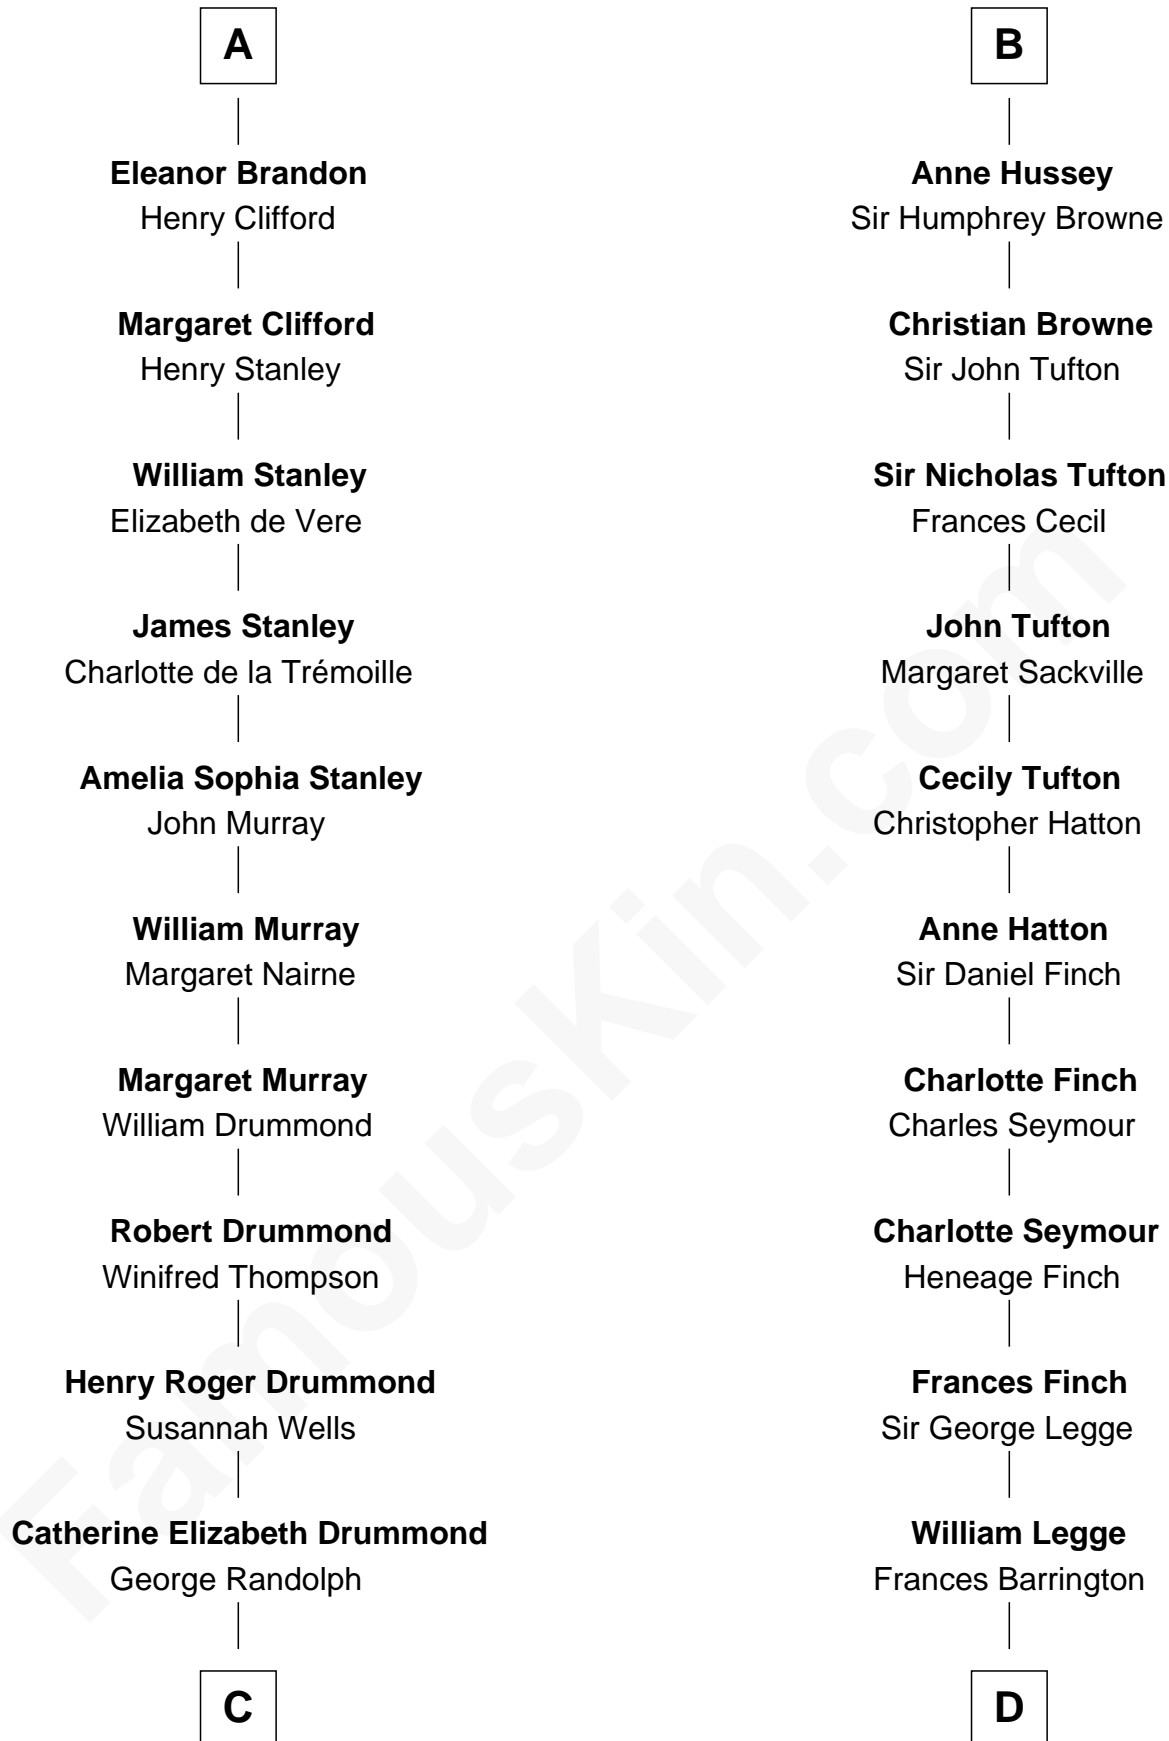

# FamousKin.com Relationship Chart of

**Hugh Grant**

*Movie Actor*

21st cousin of

**Kit Harington**

*TV Actor - "Game of Thrones"*

**Sir Hugh I de Audley**

Iseult de Mortimer

**C**

**Cyril Randolph**  
Frances Selina Hervey

**Felton George Randolph**  
Emily Margaret Nepean

**Margaret Isobel Randolph**  
John Cassilis MacLean

**Fynvola Susan MacLean**  
James Murray Grant

**Hugh Grant**  
*Movie Actor*

**D**

**Edward Henry Legge**  
Cordelia Twysden Molesworth

**Lois Marjorie Legge**  
Ernest Wriothsesley Denny

**Lavender Cecilia Denny**  
John Charles Dundas Harington

**Sir David Richard Harington**  
Deborah Jane Catesby