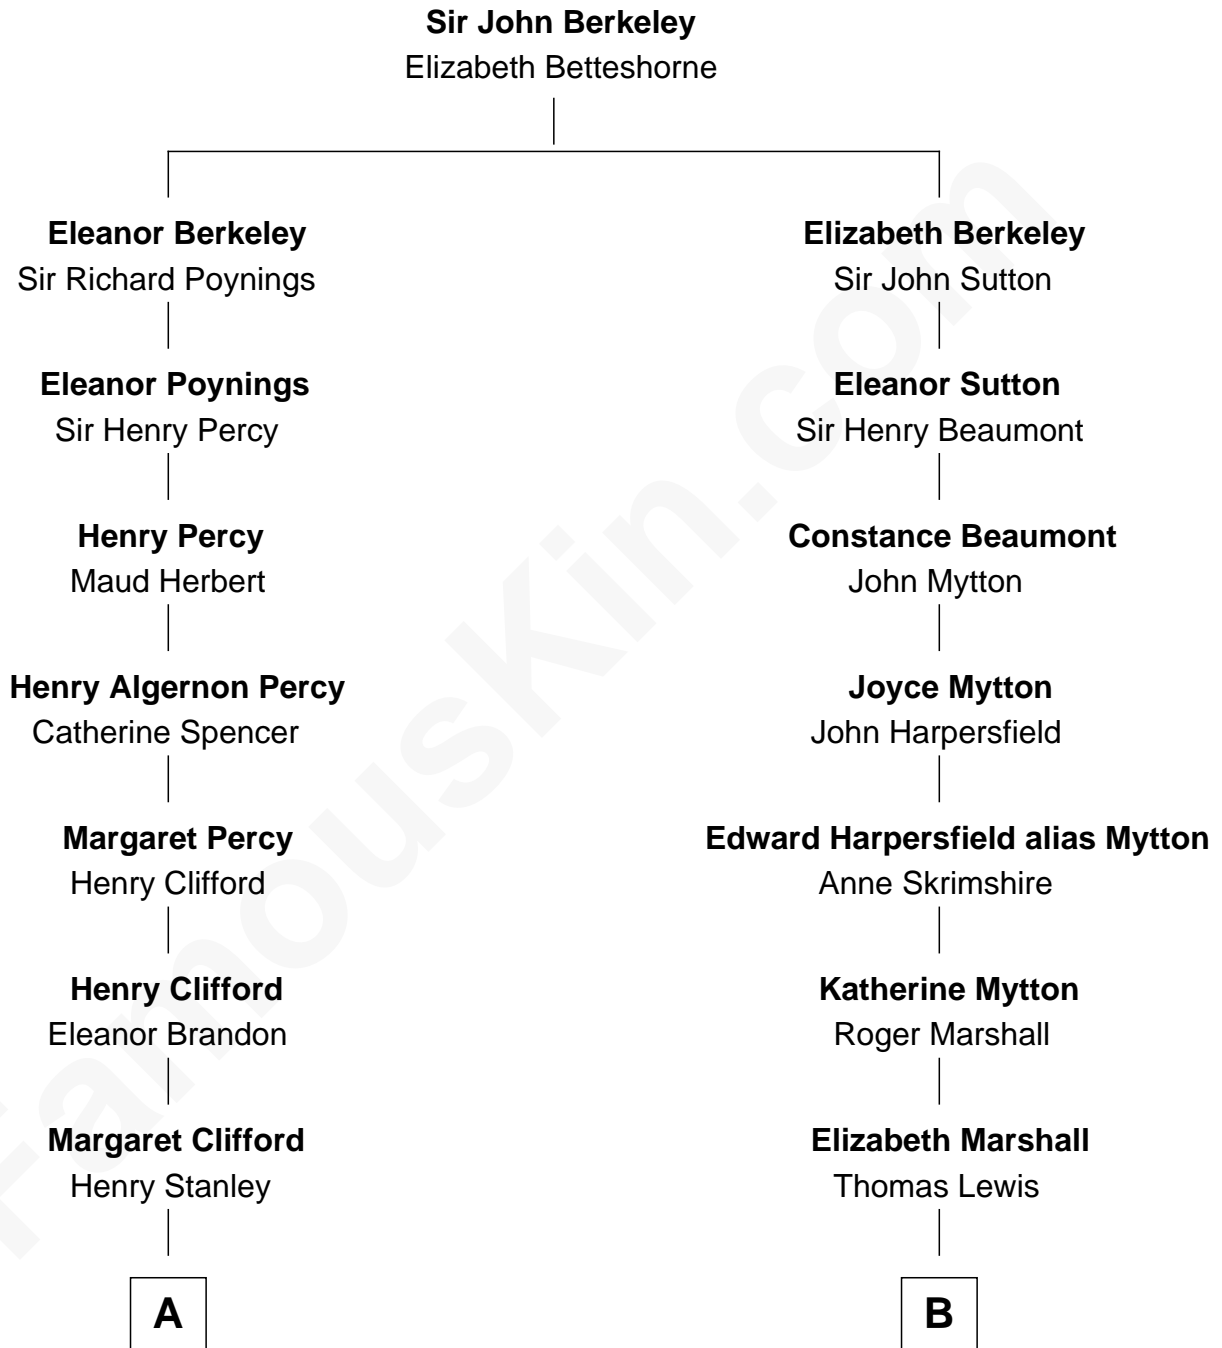

FamousKin.com Relationship Chart of

Hugh Grant

Movie Actor

18th cousin 1 time removed of

Gerald Ford

38th U.S. President

FamousKin.com