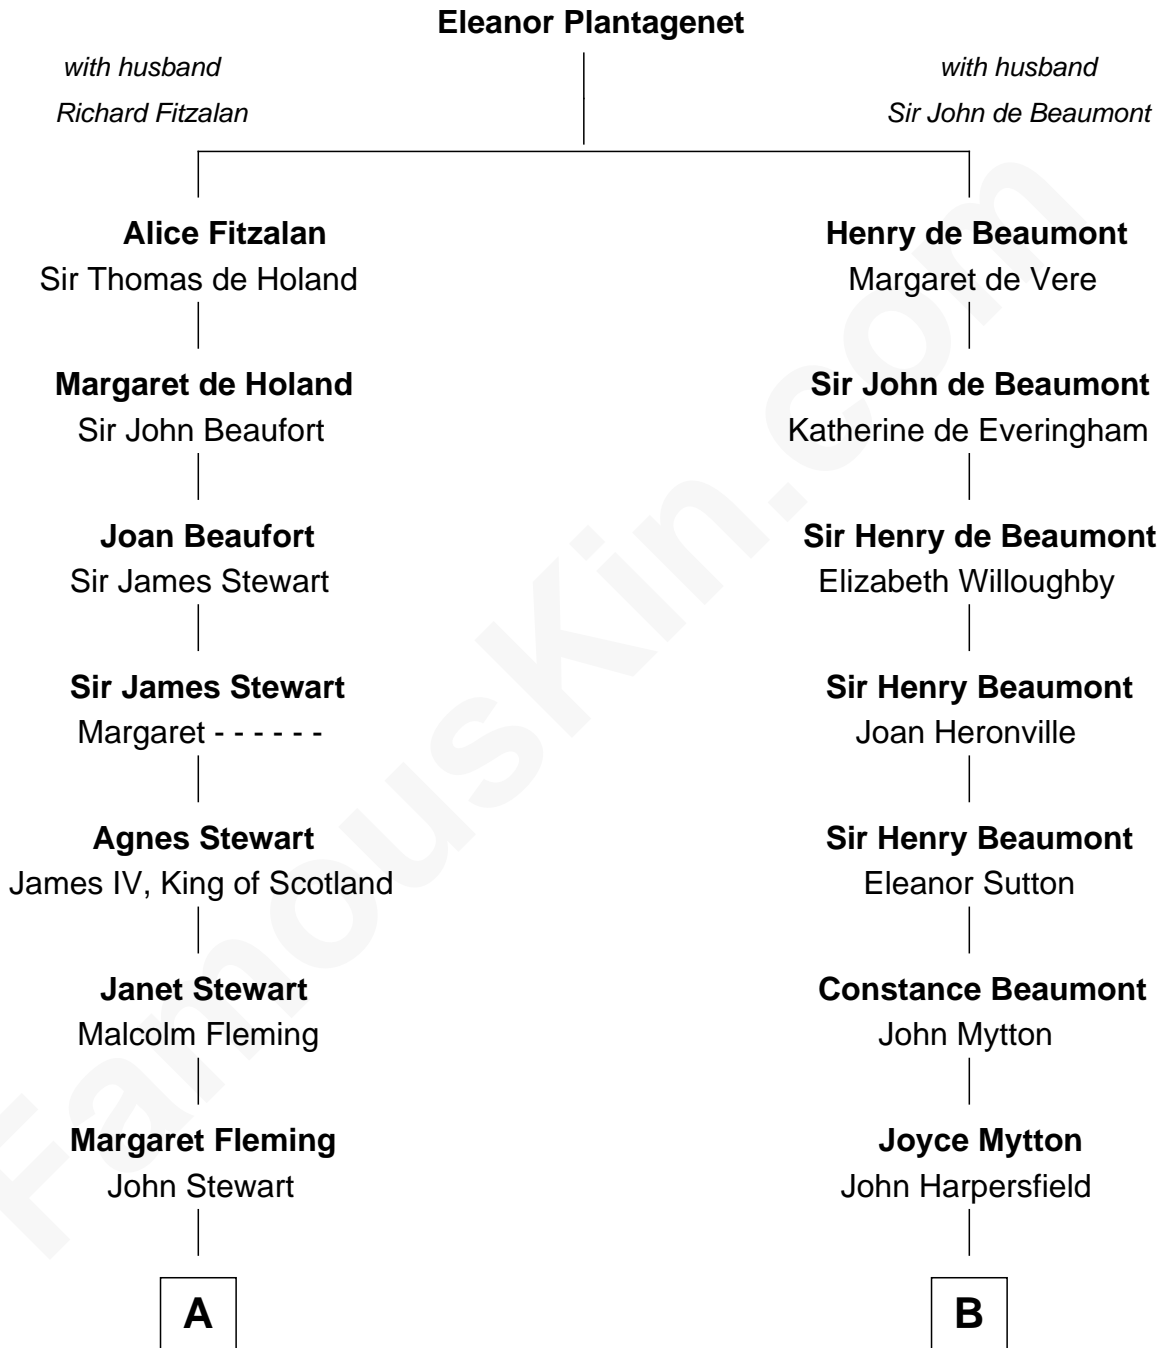

FamousKin.com Relationship Chart of

Hugh Grant
Movie Actor

20th cousin 1 time removed of

Gerald Ford
38th U.S. President

C

Felton George Randolph

Emily Margaret Nepean

Margaret Isobel Randolph

Amy Gridley Butler

George Manney Ayer

Adele Augusta Ayer

Levi Addison Gardner

Dorothy Ayer Gardner

Leslie Lynch King

Gerald Ford

38th U.S. President