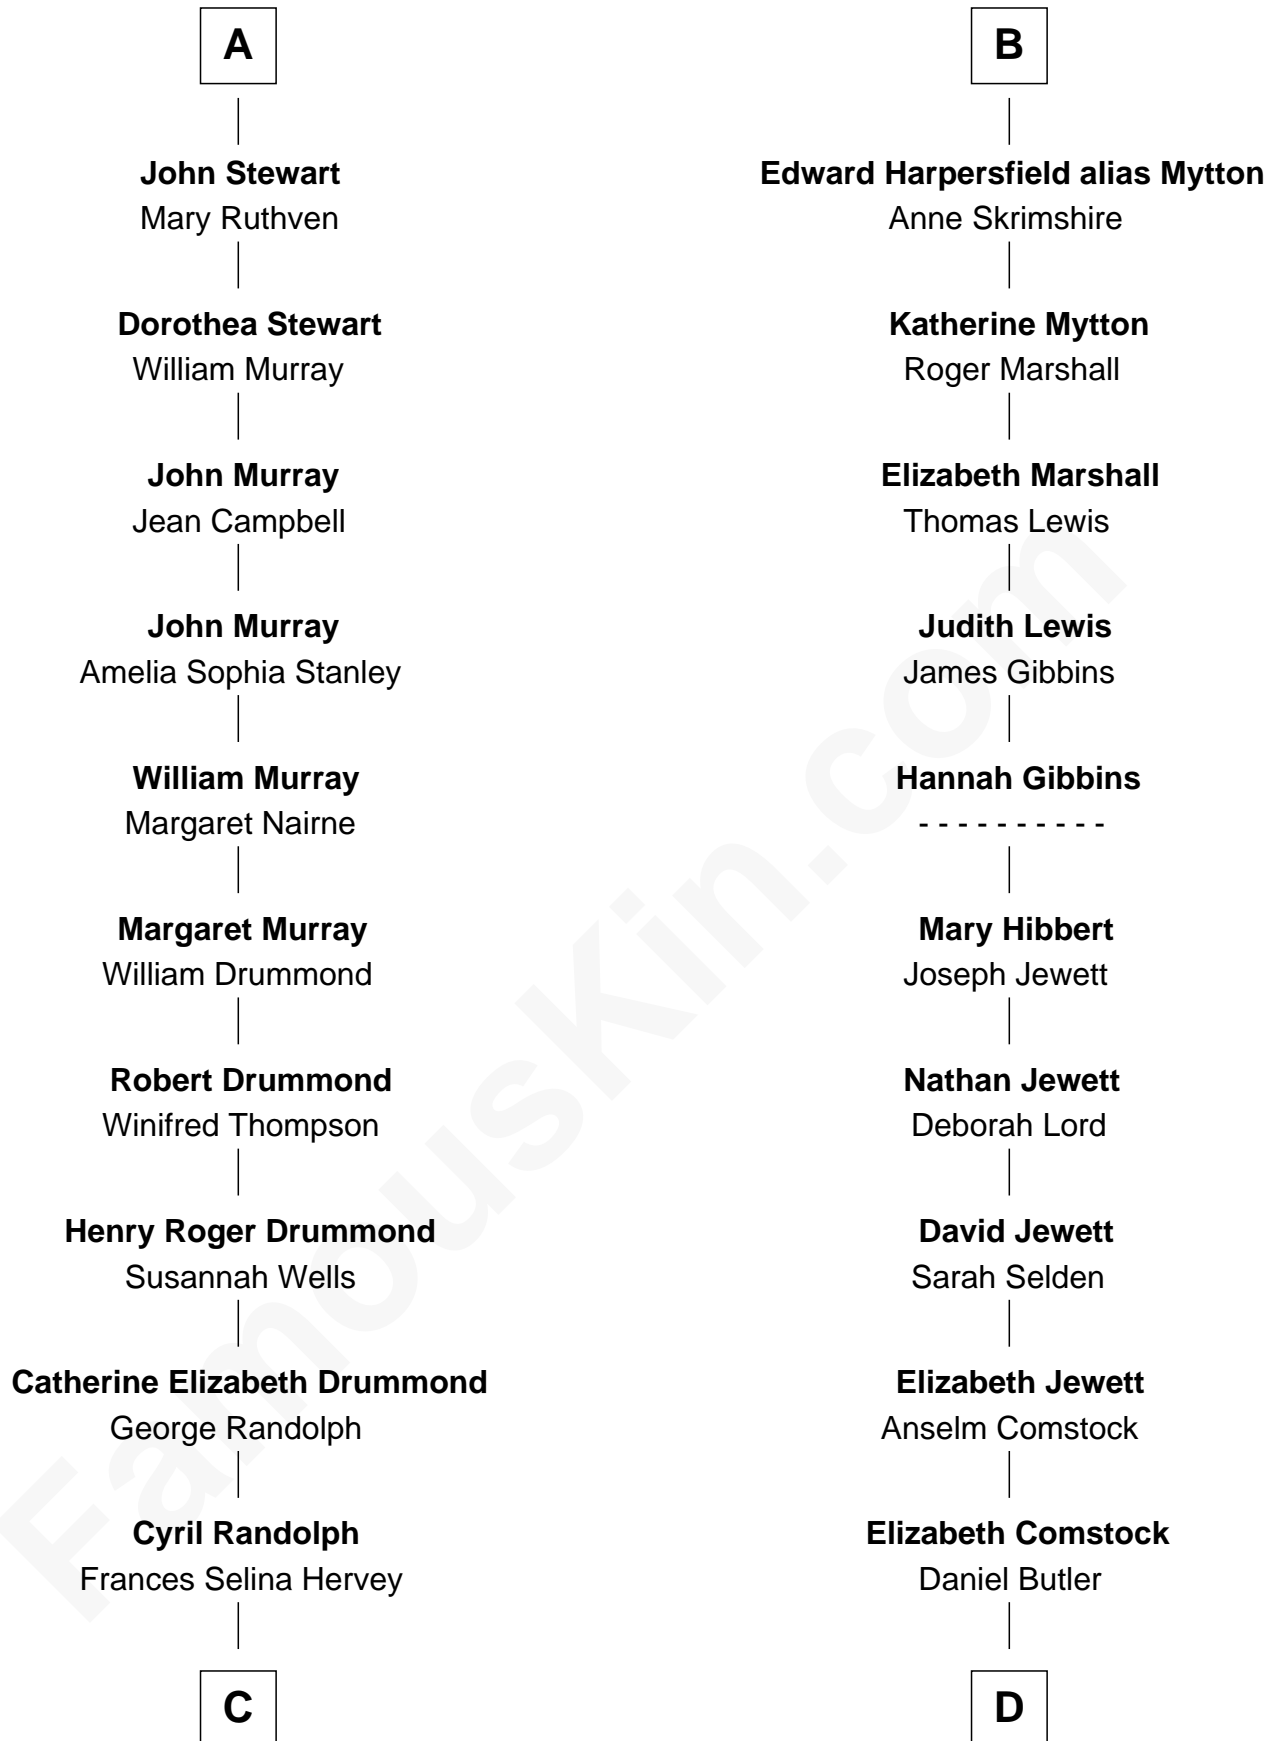

FamousKin.com Relationship Chart of

Hugh Grant
Movie Actor

20th cousin 1 time removed of

Gerald Ford
38th U.S. President

C

Felton George Randolph

Emily Margaret Nepean

Margaret Isobel Randolph

Amy Gridley Butler

George Manney Ayer

Adele Augusta Ayer

Levi Addison Gardner

Dorothy Ayer Gardner

Leslie Lynch King

Gerald Ford

38th U.S. President