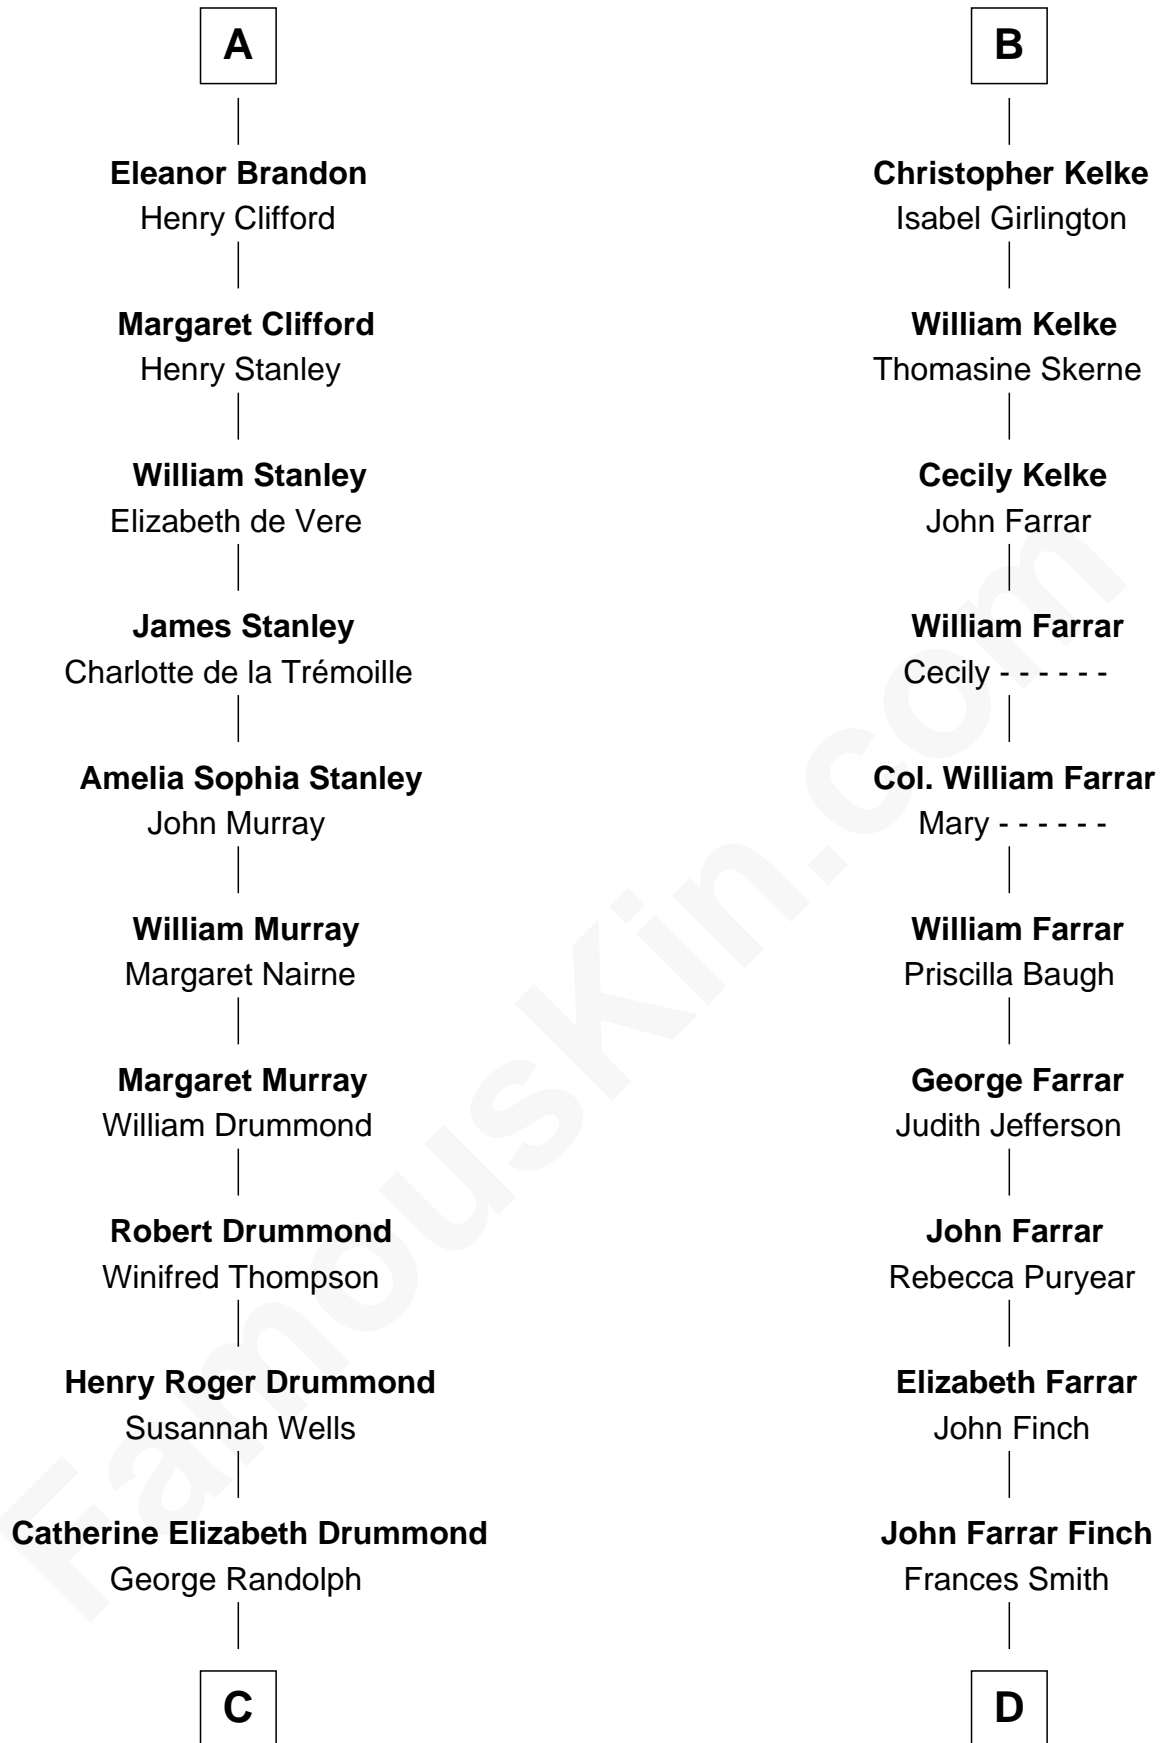

# FamousKin.com Relationship Chart of

**Hugh Grant**

*Movie Actor*

20th cousin 1 time removed of

**Harper Lee**

*Author of To Kill a Mockingbird*

**C**

**Cyril Randolph**  
Frances Selina Hervey

**Felton George Randolph**  
Emily Margaret Nepean

**Margaret Isobel Randolph**  
John Cassilis MacLean

**Fynvola Susan MacLean**  
James Murray Grant

**Hugh Grant**  
*Movie Actor*

**D**

**John Robert Finch**  
Frances Cunningham