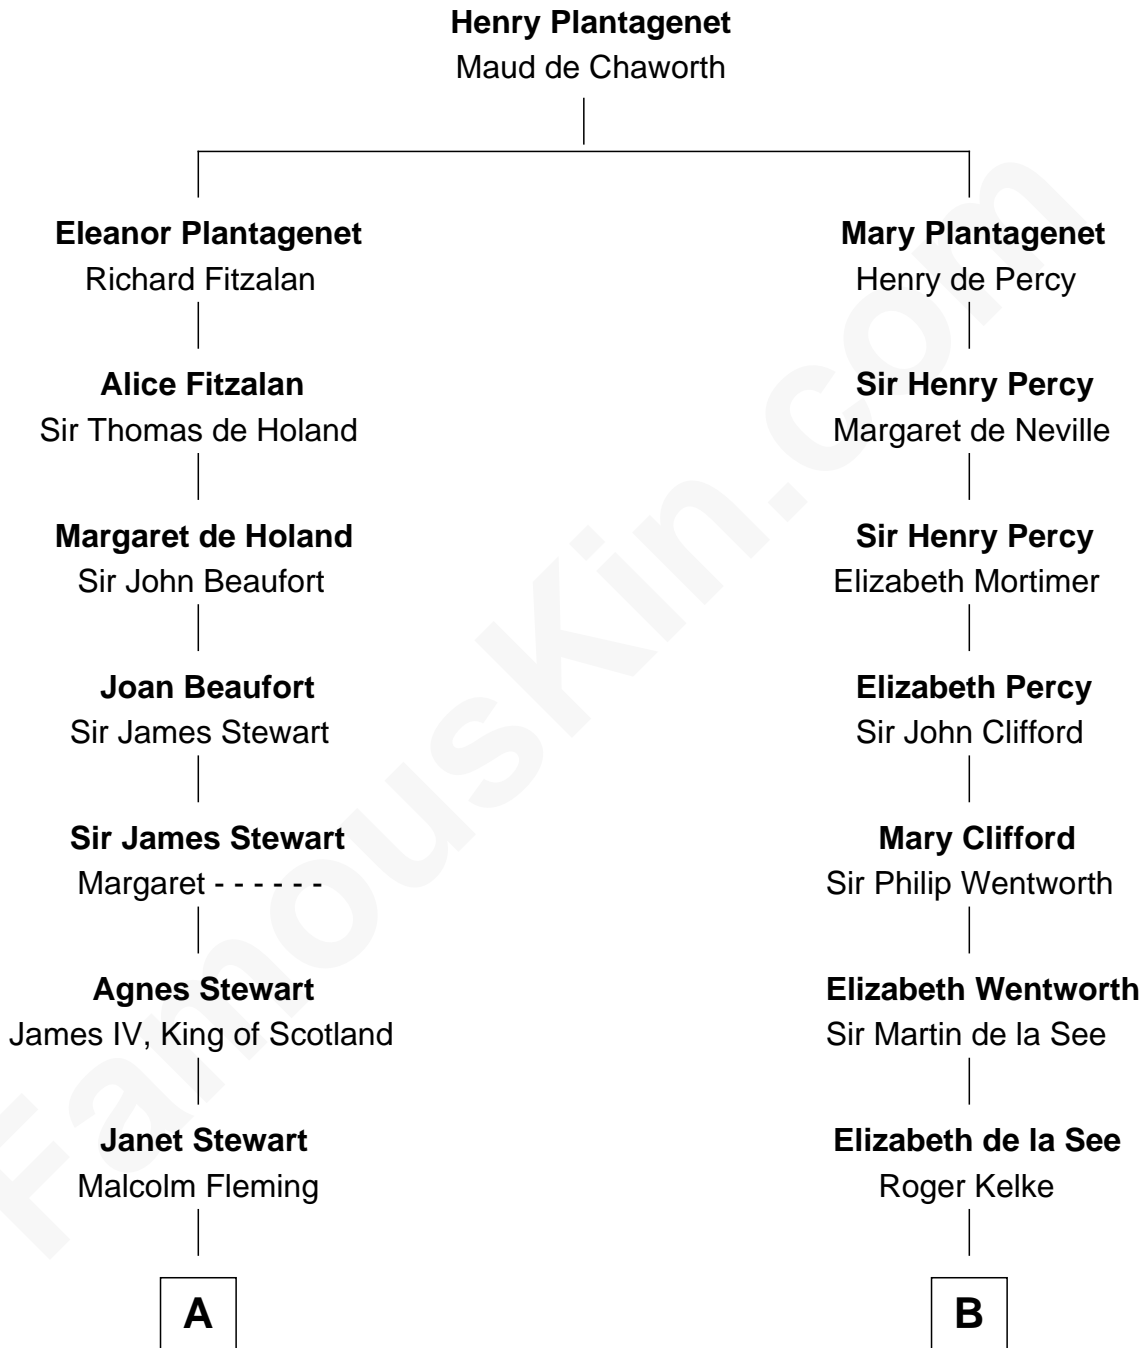

FamousKin.com Relationship Chart of

Hugh Grant

Movie Actor

20th cousin 1 time removed of

Harper Lee

Author of To Kill a Mockingbird

C

Cyril Randolph
Frances Selina Hervey

Felton George Randolph
Emily Margaret Nepean

Margaret Isobel Randolph
John Cassilis MacLean

Fynvola Susan MacLean
James Murray Grant

Hugh Grant
Movie Actor

D

John Robert Finch
Frances Cunningham

James Cunningham Finch
Ellen Rivers Williams