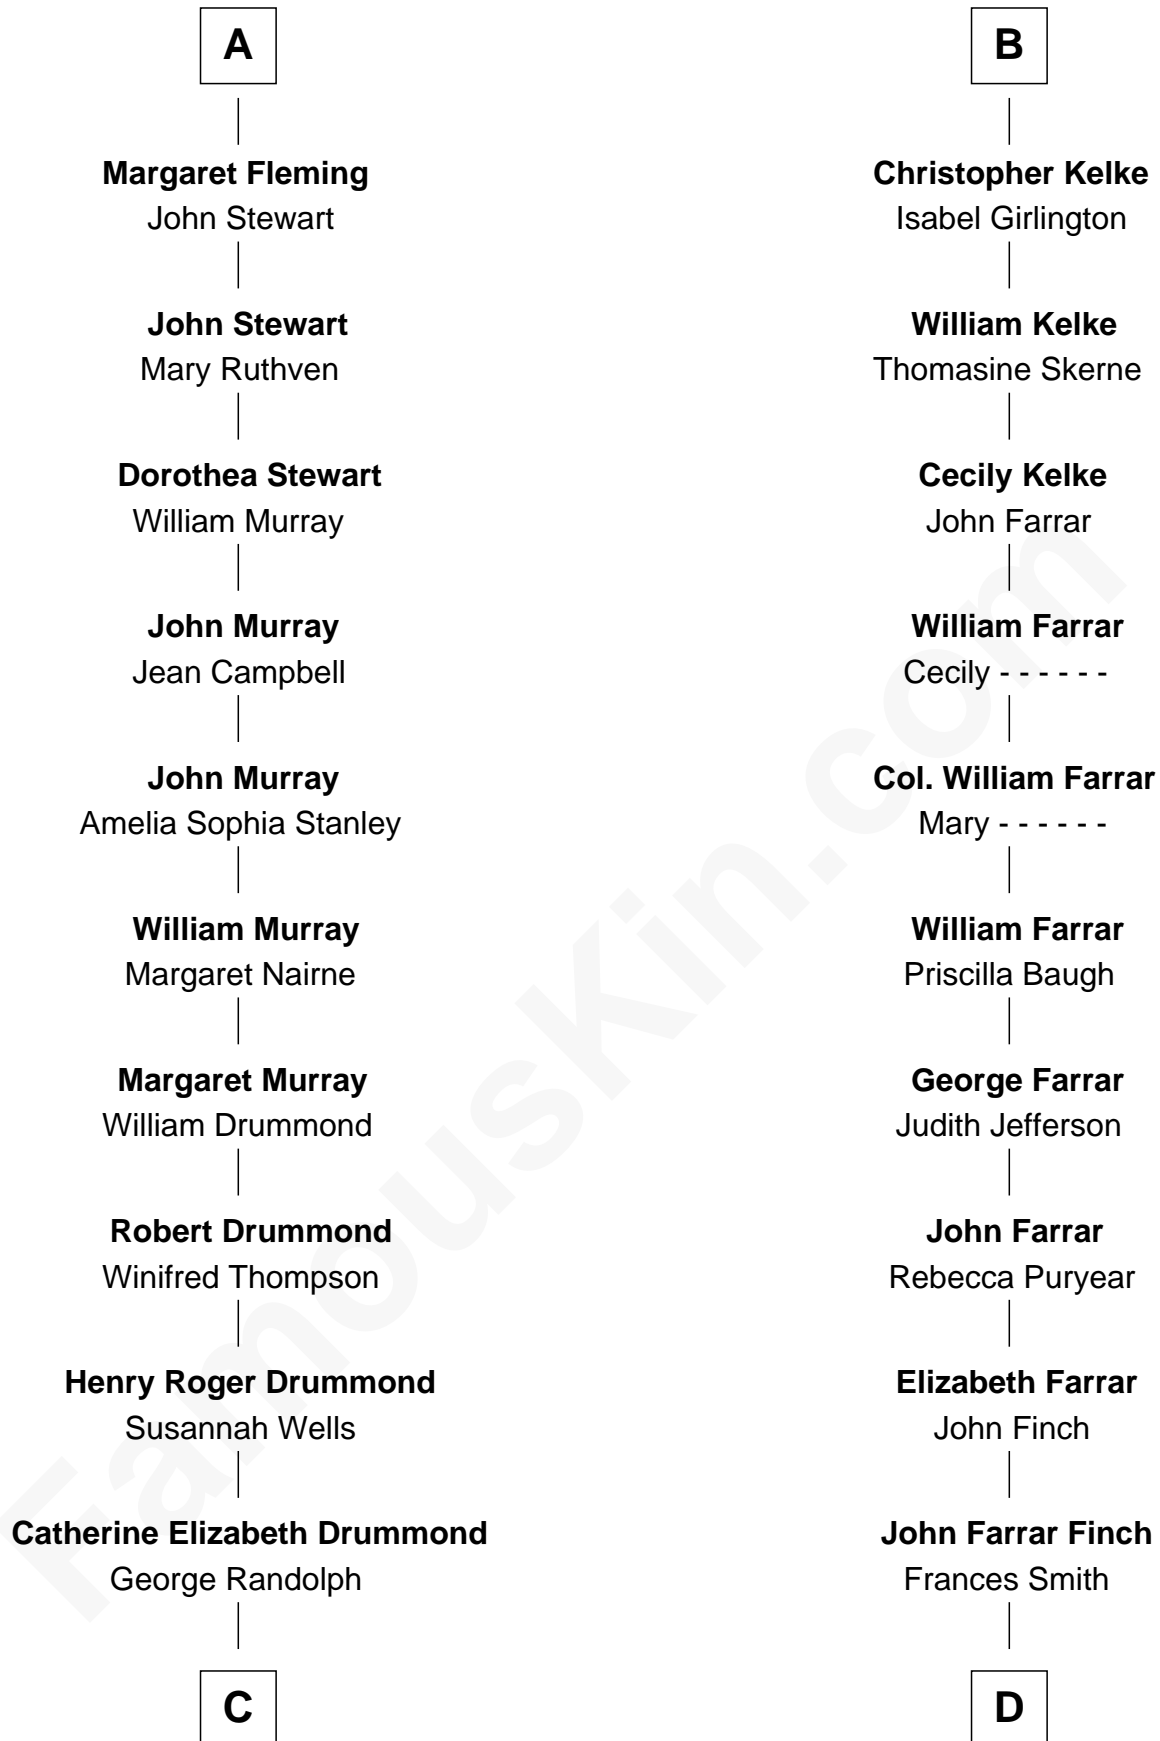

FamousKin.com Relationship Chart of

Hugh Grant

Movie Actor

20th cousin 1 time removed of

Harper Lee

Author of To Kill a Mockingbird

C

Cyril Randolph
Frances Selina Hervey

Felton George Randolph
Emily Margaret Nepean

Margaret Isobel Randolph
John Cassilis MacLean

Fynvola Susan MacLean
James Murray Grant

Hugh Grant
Movie Actor

D

John Robert Finch
Frances Cunningham

James Cunningham Finch
Ellen Rivers Williams