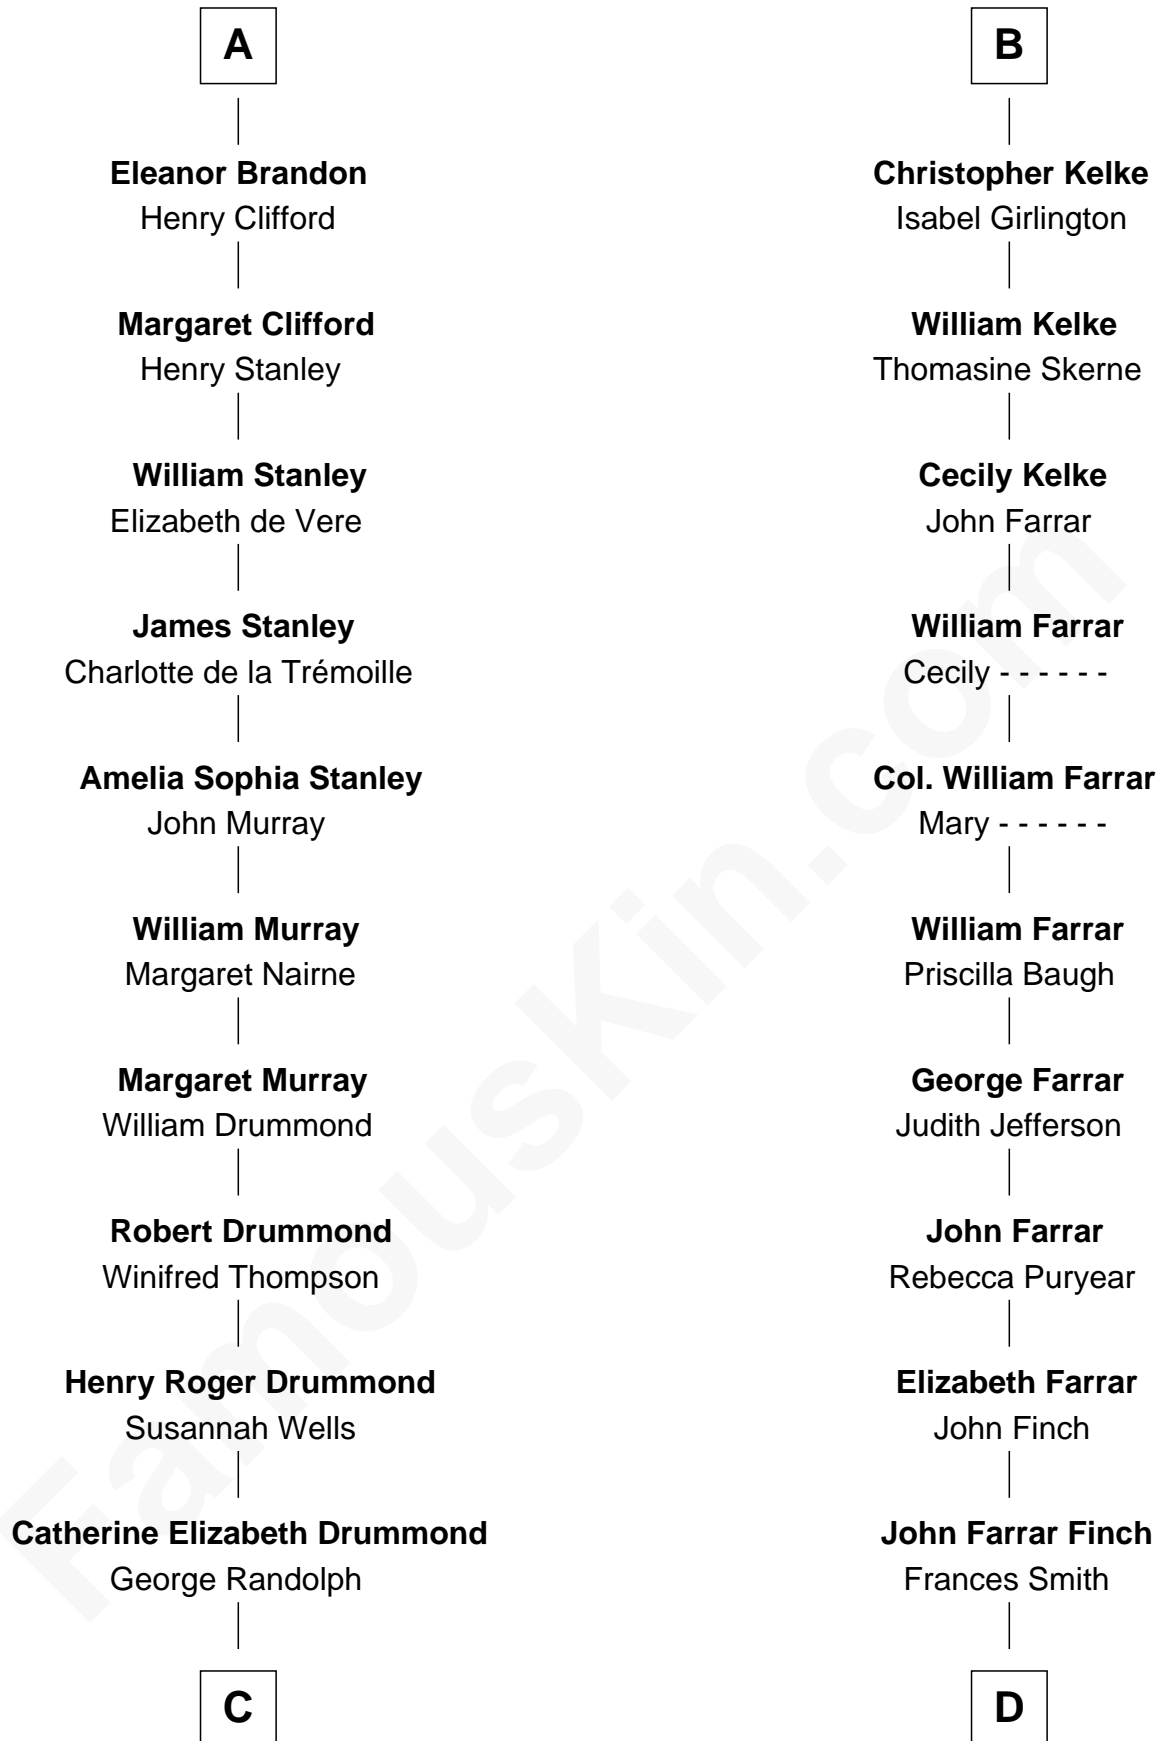

FamousKin.com Relationship Chart of

Hugh Grant

Movie Actor

20th cousin 1 time removed of

Harper Lee

Author of To Kill a Mockingbird

C

Cyril Randolph
Frances Selina Hervey

Felton George Randolph
Emily Margaret Nepean

Margaret Isobel Randolph
John Cassilis MacLean

Fynvola Susan MacLean
James Murray Grant

Hugh Grant
Movie Actor

D

John Robert Finch
Frances Cunningham

James Cunningham Finch
Ellen Rivers Williams