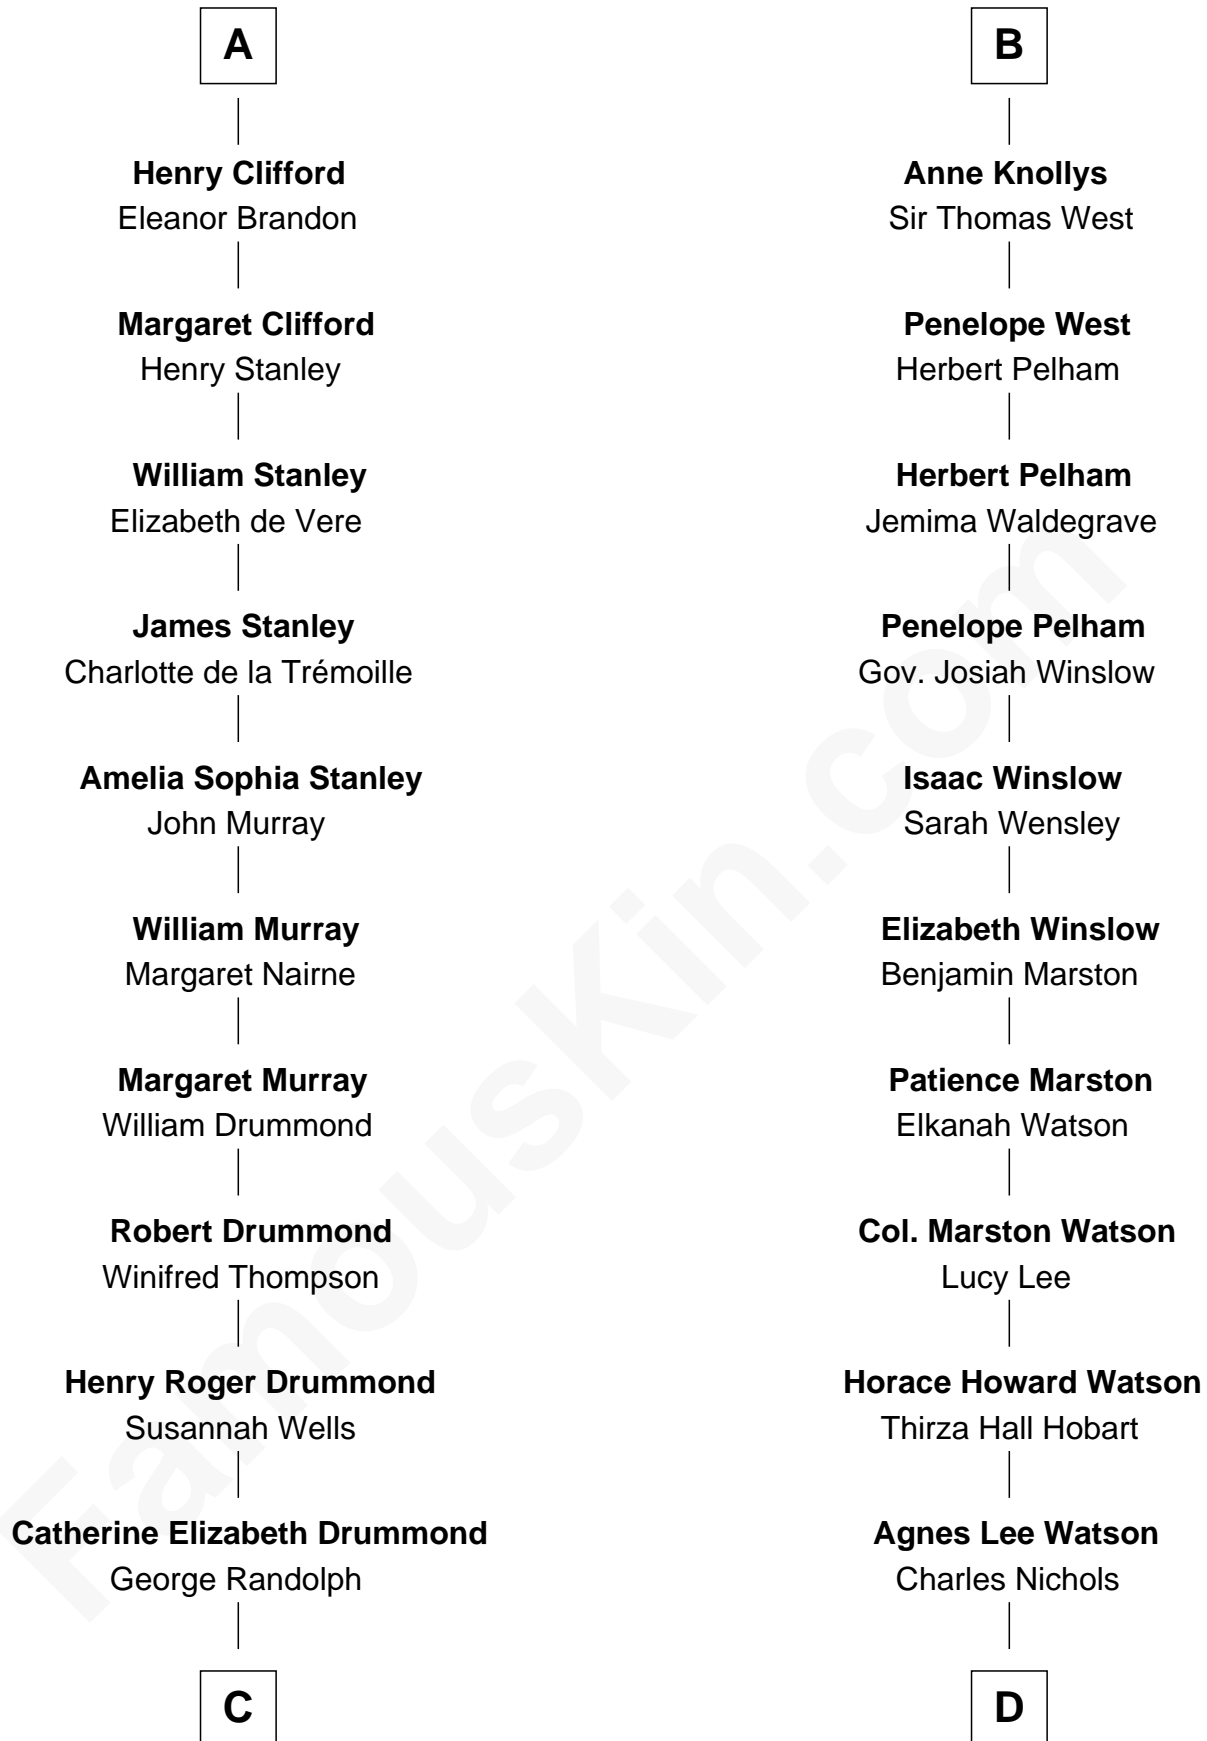

FamousKin.com Relationship Chart of

Hugh Grant

Movie Actor

21st cousin of

John Cena

Movie Actor and WWE Pro Wrestler

C

Cyril Randolph
Frances Selina Hervey