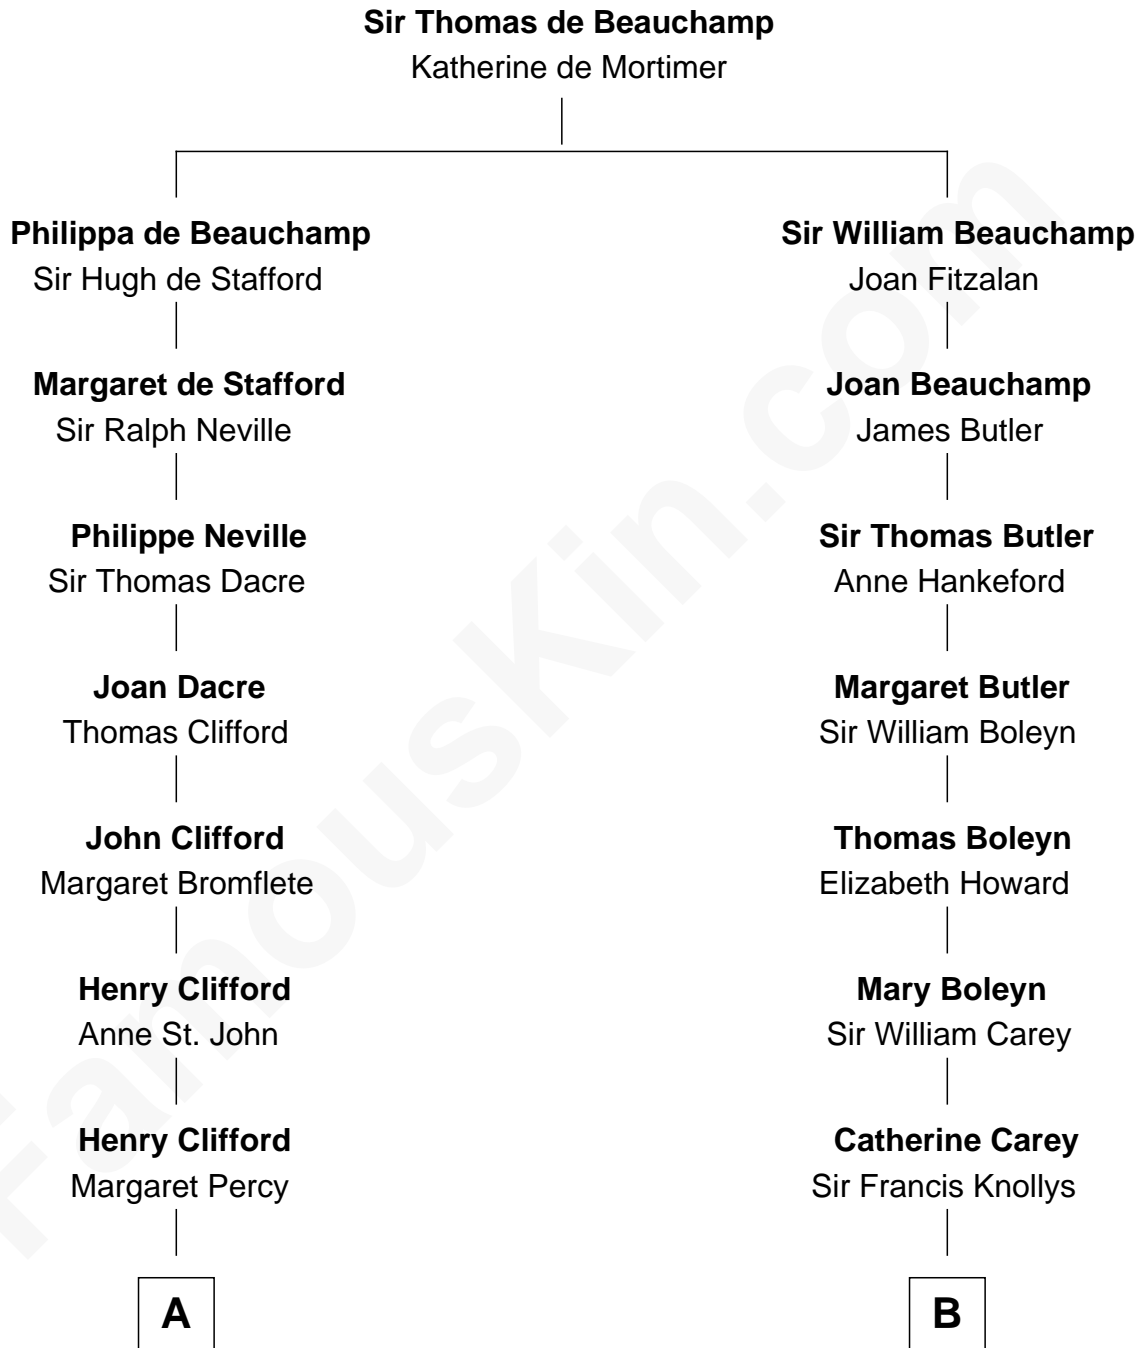

FamousKin.com Relationship Chart of

Hugh Grant

Movie Actor

21st cousin of

John Cena

Movie Actor and WWE Pro Wrestler

C

Cyril Randolph
Frances Selina Hervey

Felton George Randolph
Emily Margaret Nepean

Margaret Isobel Randolph
John Cassilis MacLean

Fynvola Susan MacLean
James Murray Grant

Hugh Grant
Movie Actor

D

Charles H. Nichols
Martha Emma Dix

Charles Nichols
Julia Ellen Skelton