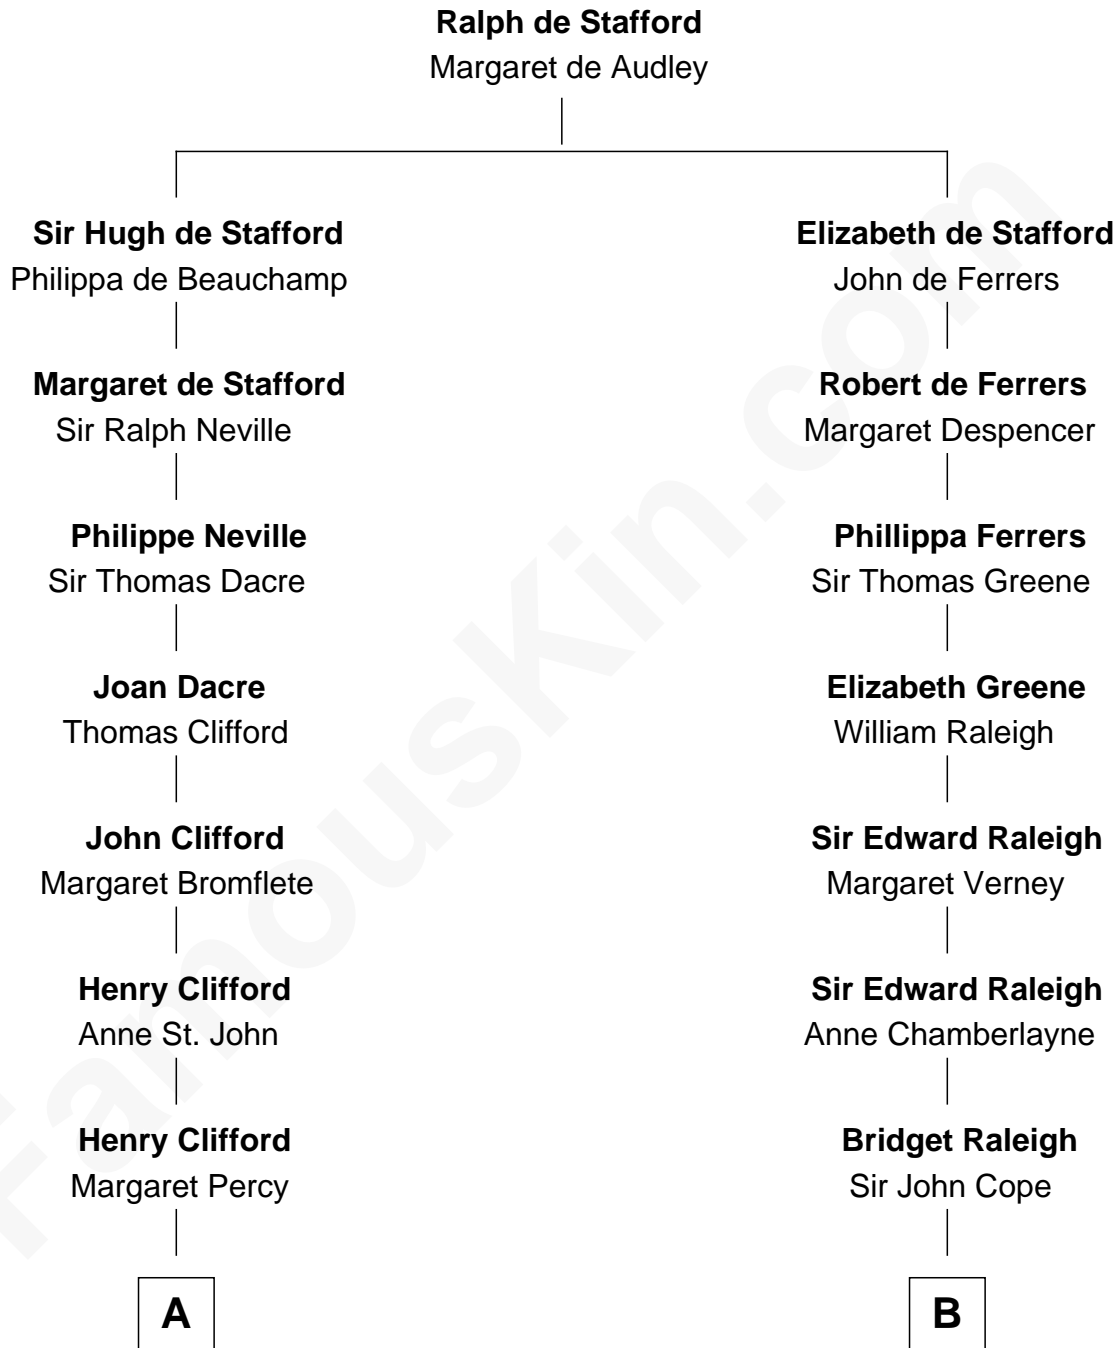

FamousKin.com Relationship Chart of

Hugh Grant

Movie Actor

16th cousin 5 times removed of

J. A. Folger

Founder of Folger Coffee Company

C

—
Cyril Randolph

Frances Selina Hervey

—
Felton George Randolph

Emily Margaret Nepean

—
Margaret Isobel Randolph

John Cassilis MacLean

—
Fynvola Susan MacLean

James Murray Grant

—
Hugh Grant