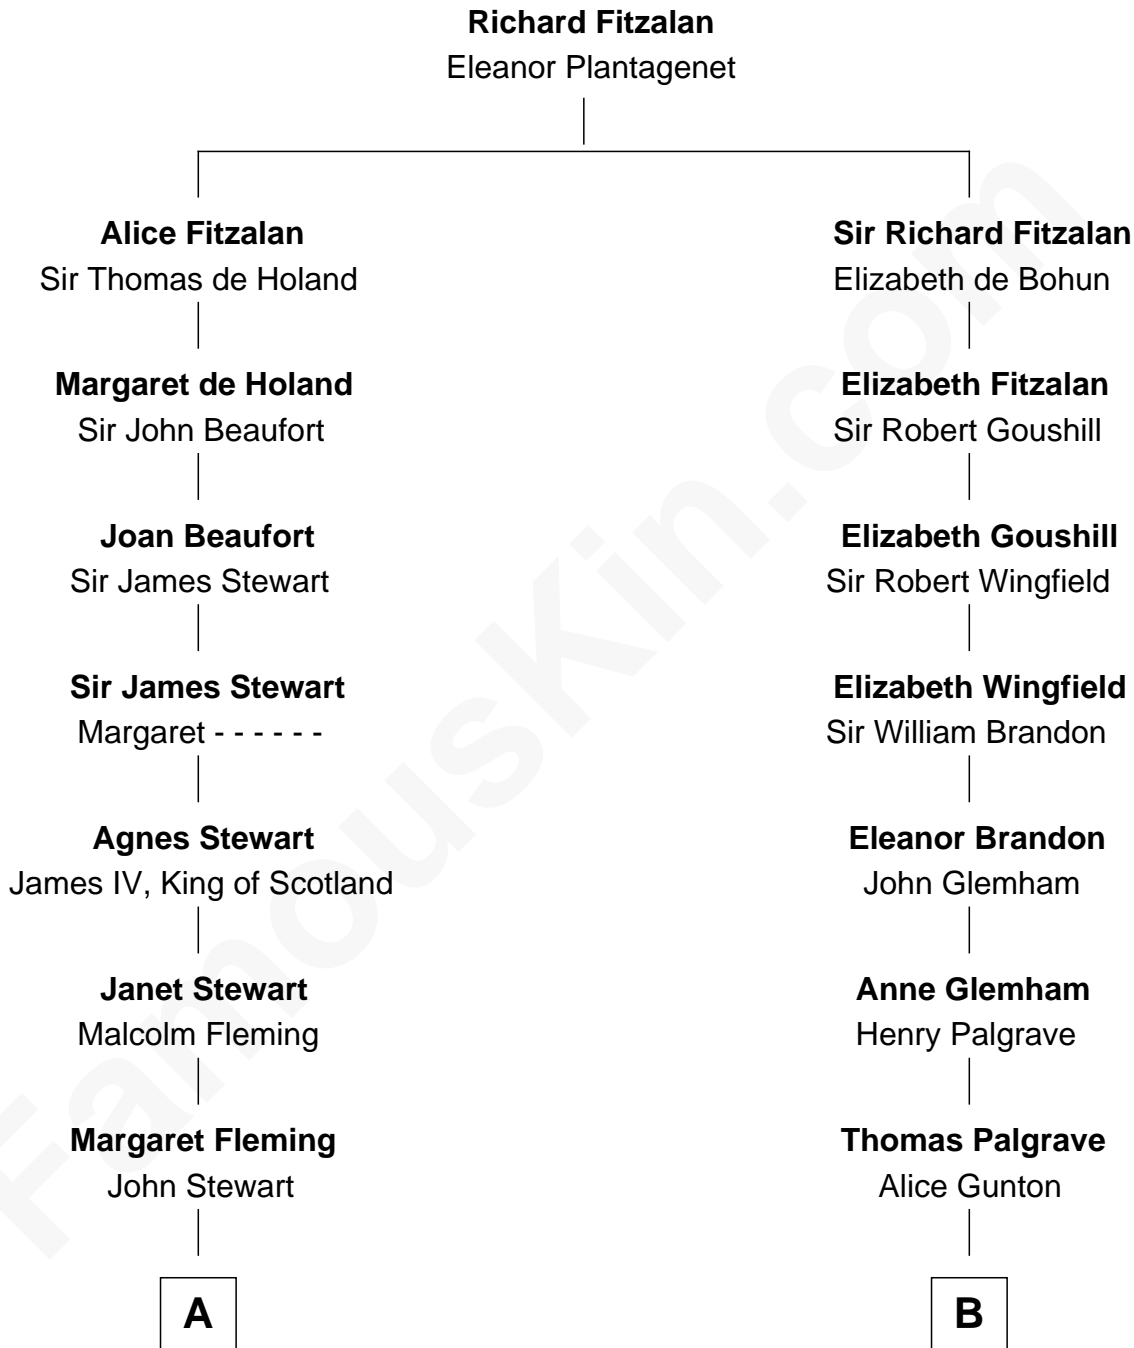

# FamousKin.com Relationship Chart of

**Hugh Grant**  
Movie Actor

16th cousin 4 times removed of

**J. A. Folger**

Founder of Folger Coffee Company

**C**

—  
**Felton George Randolph**

Emily Margaret Nepean

—  
**Margaret Isobel Randolph**

John Cassilis MacLean

—  
**Fynvola Susan MacLean**

James Murray Grant

—  
**Hugh Grant**

*Movie Actor*

FamousKin.com