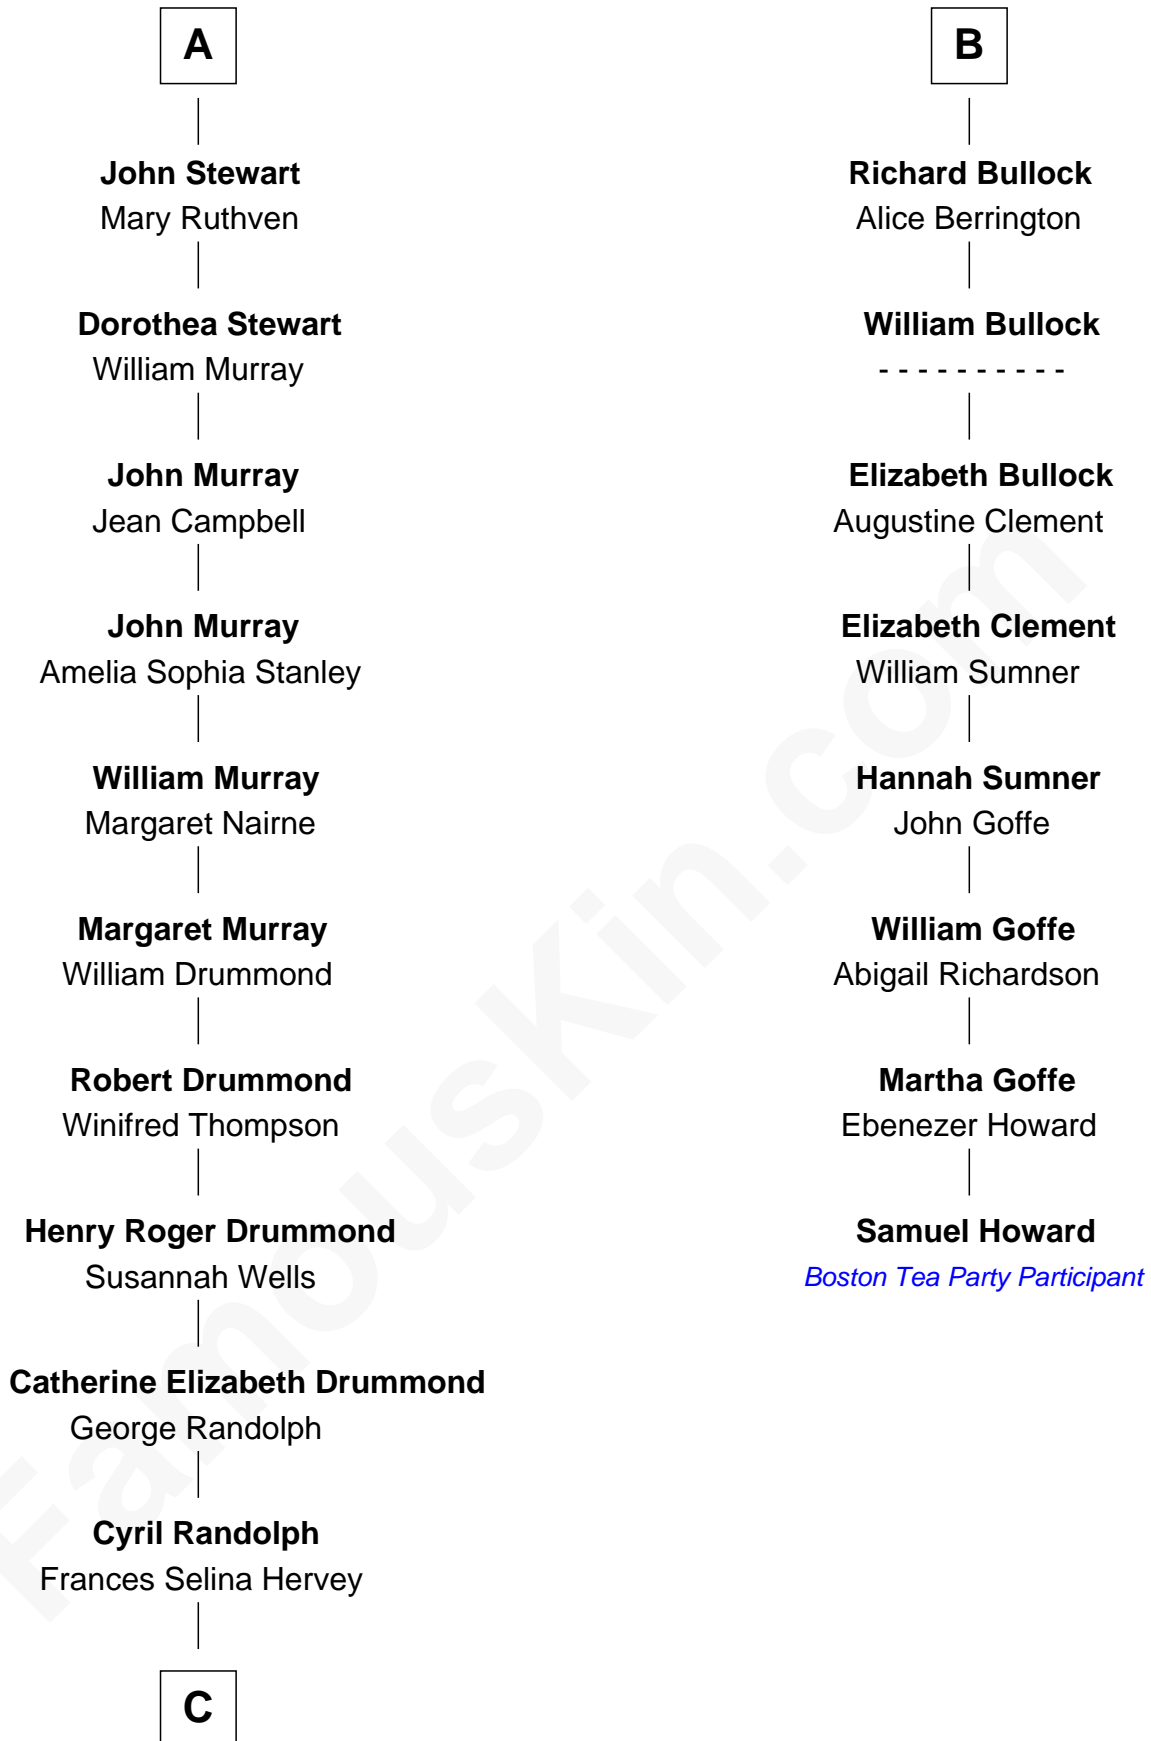

## Relationship Chart of

### Hugh Grant

Movie Actor

14th cousin 6 times removed of

**Samuel Howard**  
Boston Tea Party Participant

**C**

—  
**Felton George Randolph**

Emily Margaret Nepean

—  
**Margaret Isobel Randolph**

John Cassilis MacLean

—  
**Fynvola Susan MacLean**

James Murray Grant

—  
**Hugh Grant**

*Movie Actor*

FamousKin.com