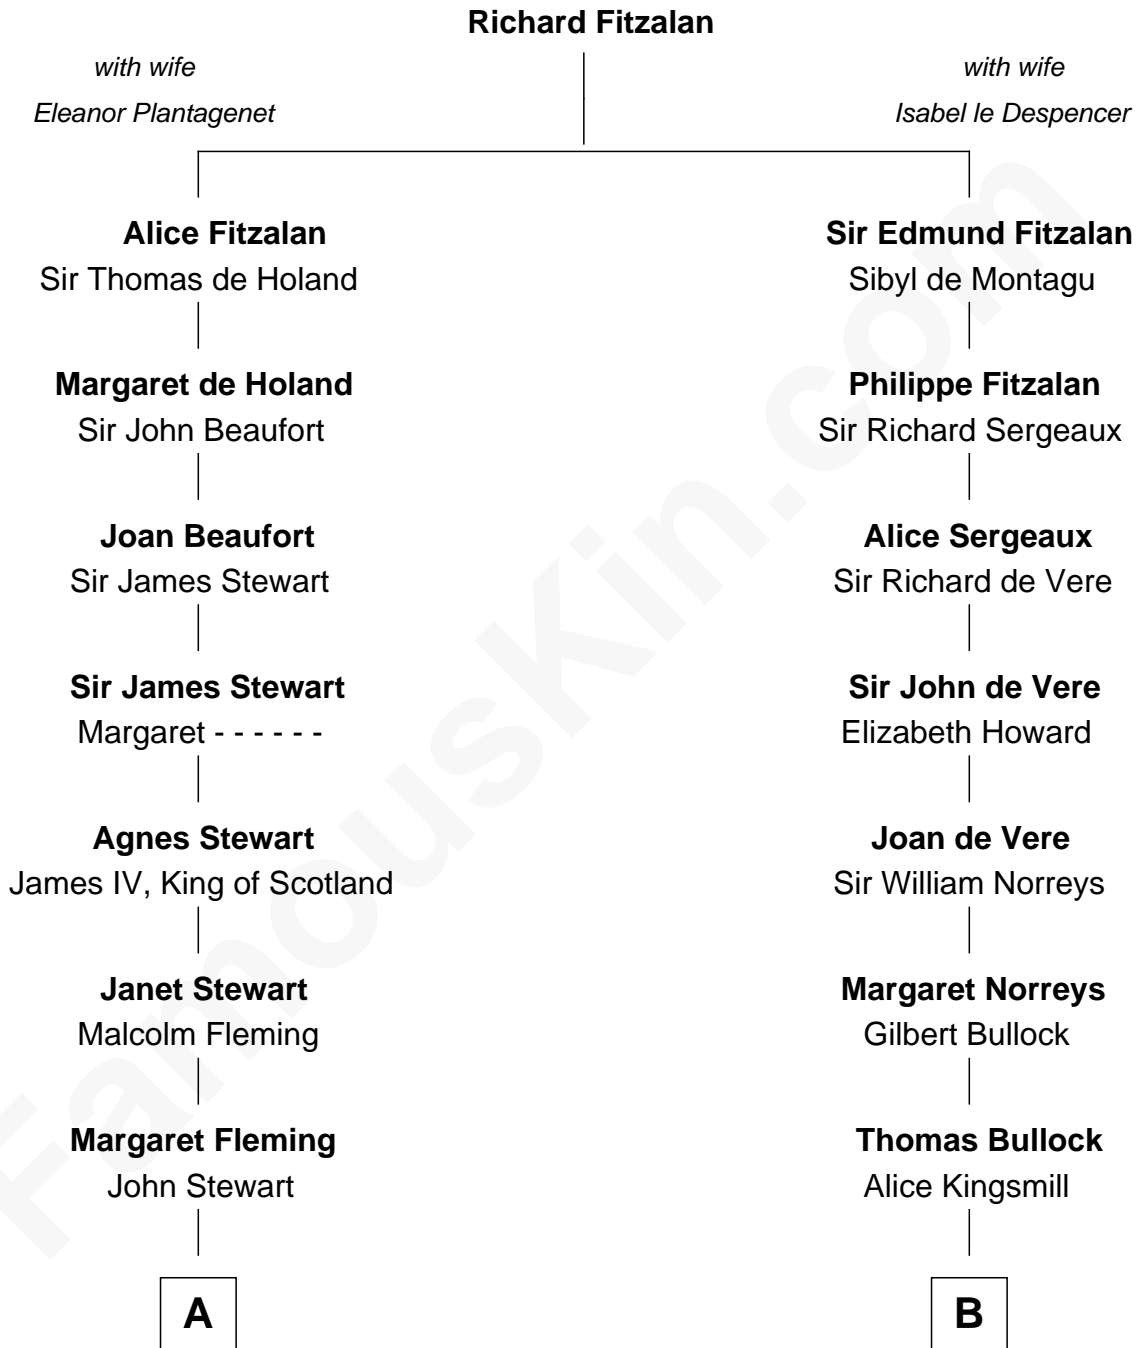

## Relationship Chart of

### Hugh Grant

Movie Actor

14th cousin 6 times removed of

**Samuel Howard**  
Boston Tea Party Participant

**C**

—  
**Felton George Randolph**

Emily Margaret Nepean

—  
**Margaret Isobel Randolph**