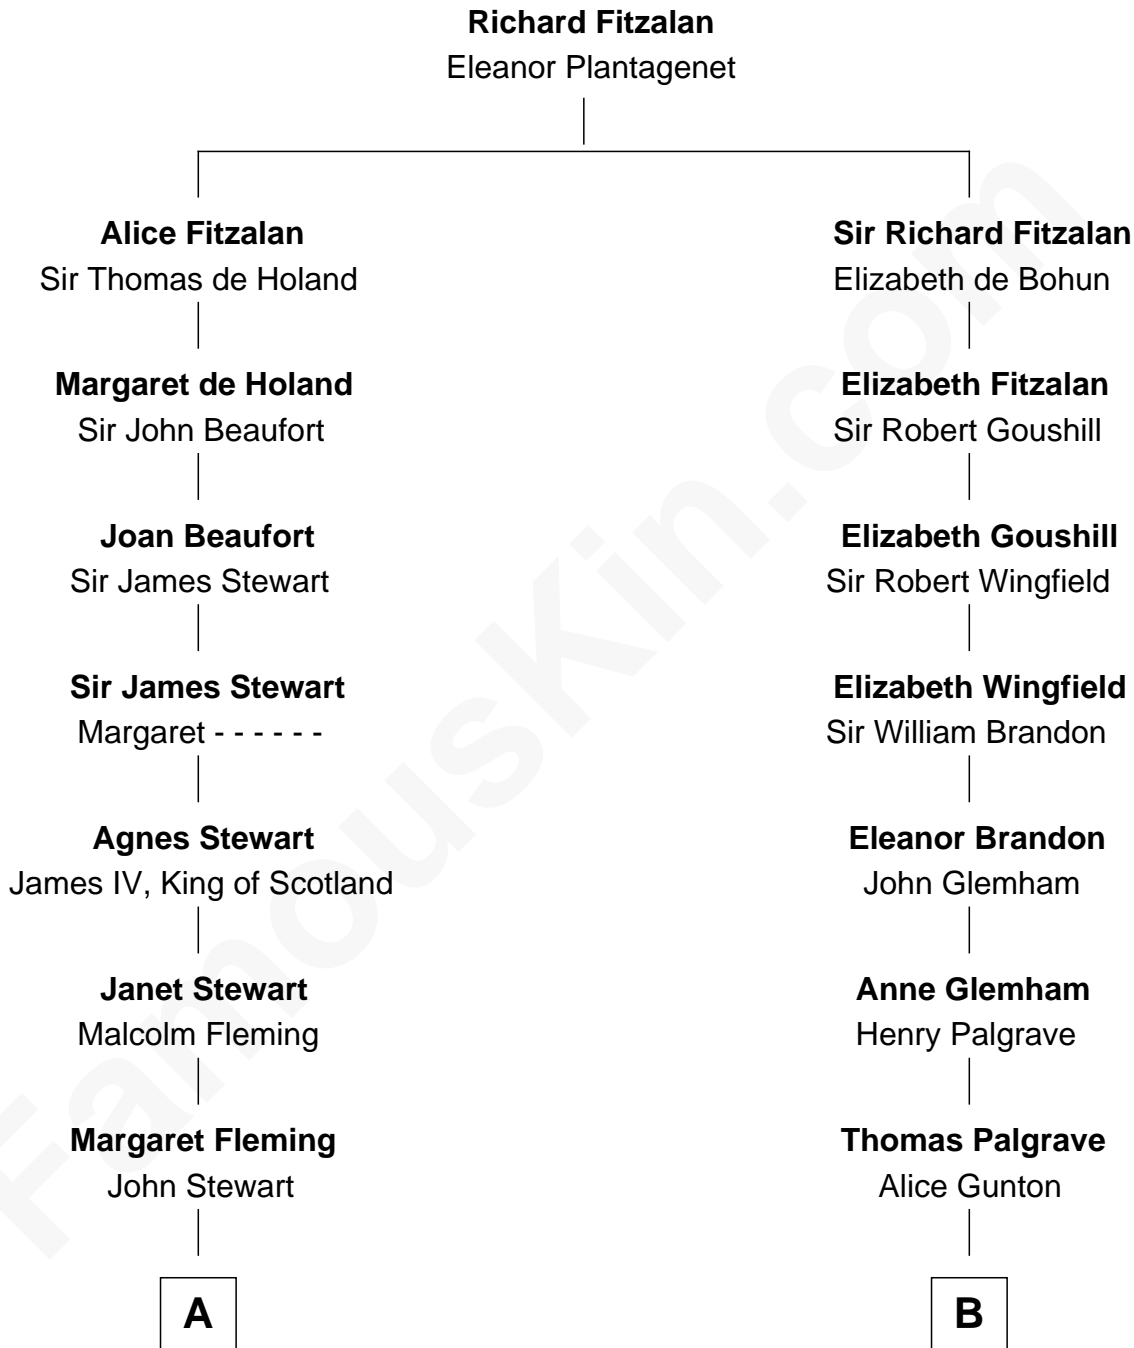

FamousKin.com Relationship Chart of

Hugh Grant
Movie Actor

14th cousin 6 times removed of

Eli Whitney

Inventor of the Cotton Gin

C

—
Felton George Randolph

Emily Margaret Nepean

—
Margaret Isobel Randolph

John Cassilis MacLean

—
Fynvola Susan MacLean

James Murray Grant

—
Hugh Grant

Movie Actor

FamousKin.com