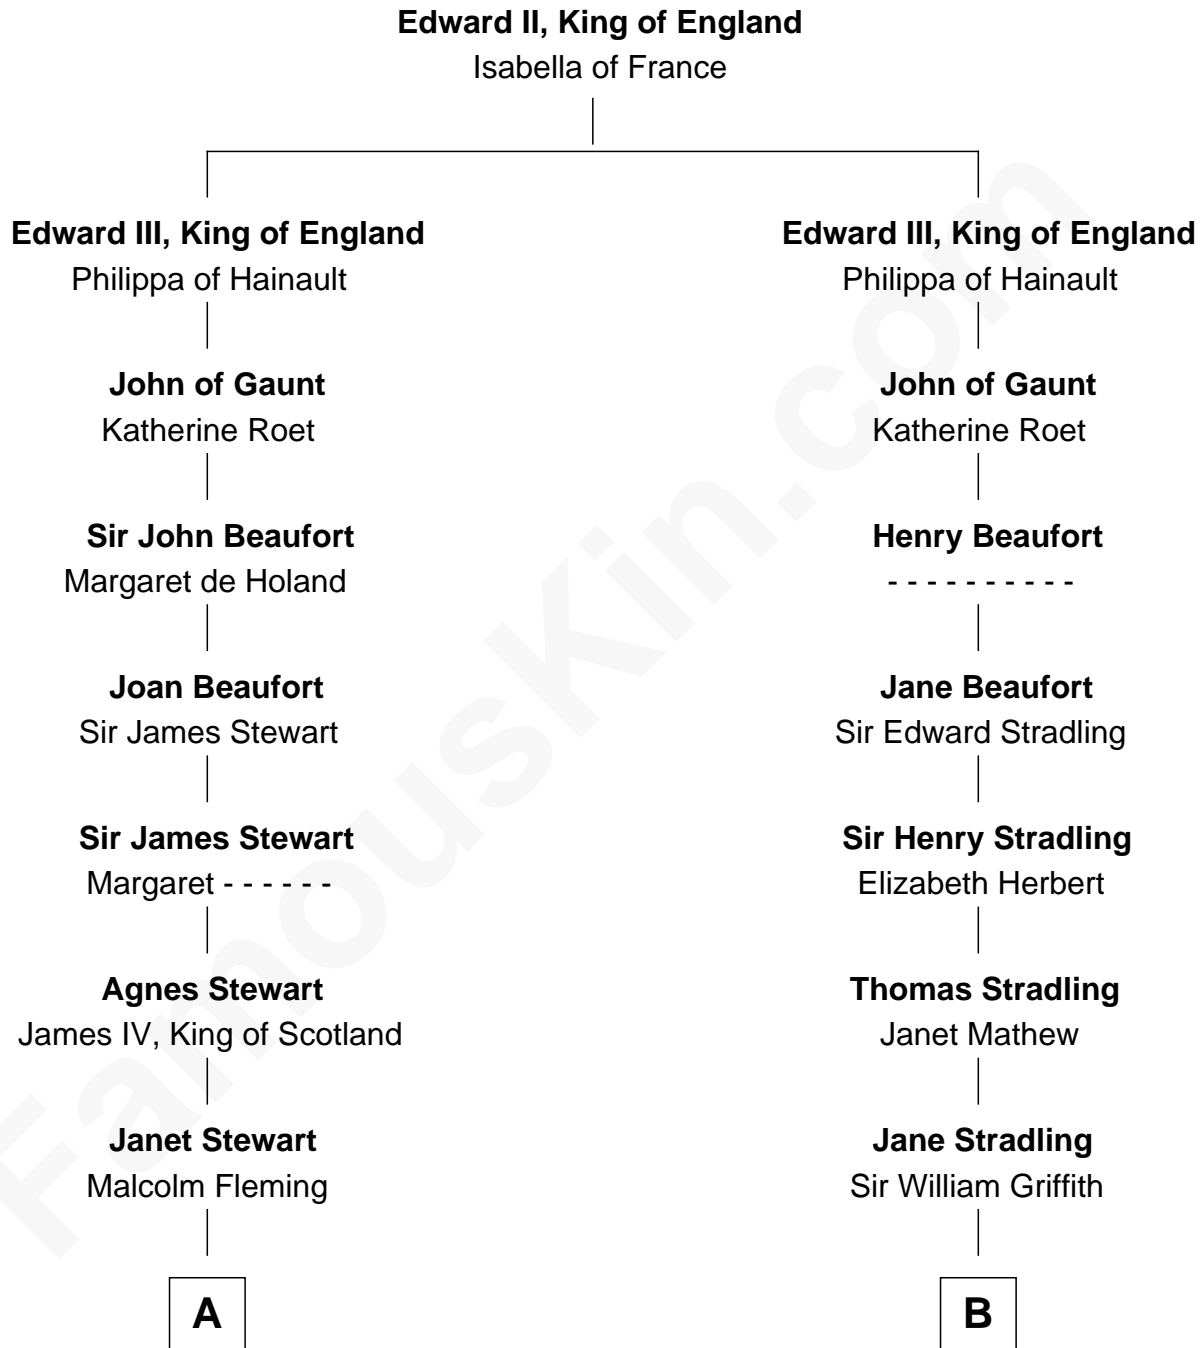

# FamousKin.com Relationship Chart of

**Hugh Grant**  
*Movie Actor*

19th cousin 2 times removed of

**Franklin D. Roosevelt**  
*32nd U.S. President*

**C**

**Cyril Randolph**  
Frances Selina Hervey

**Felton George Randolph**  
Emily Margaret Nepean

**Margaret Isobel Randolph**  
John Cassilis MacLean

**Fynvola Susan MacLean**  
James Murray Grant

**Hugh Grant**  
*Movie Actor*

**D**

**Mary Rebecca Aspinwall**  
Isaac Daniel Roosevelt

**James Roosevelt**  
Sara Delano

**Franklin D. Roosevelt**  
*32nd U.S. President*

FamousKin.com