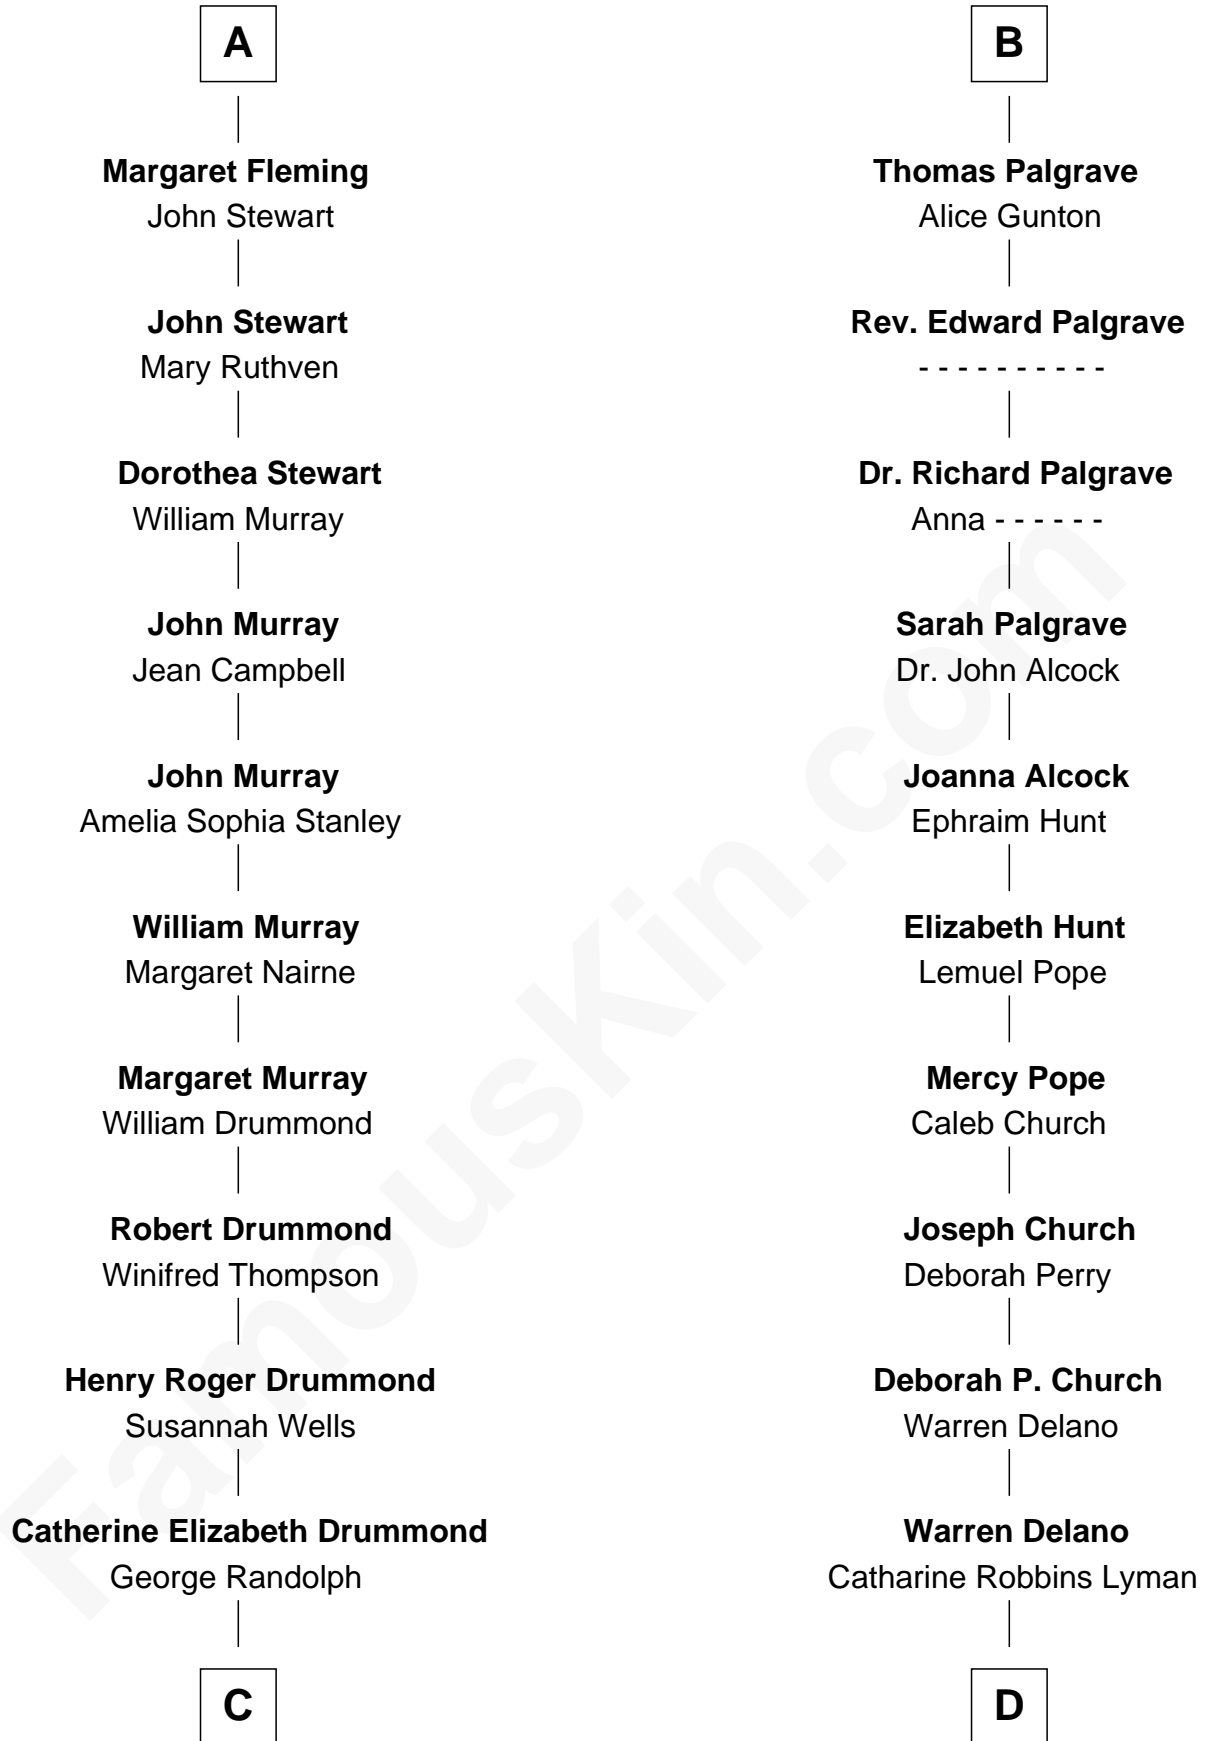

FamousKin.com
Relationship Chart of
Hugh Grant
Movie Actor

18th cousin 3 times removed of
Franklin D. Roosevelt
32nd U.S. President

Henry Plantagenet
Maud de Chaworth

C

Cyril Randolph
Frances Selina Hervey