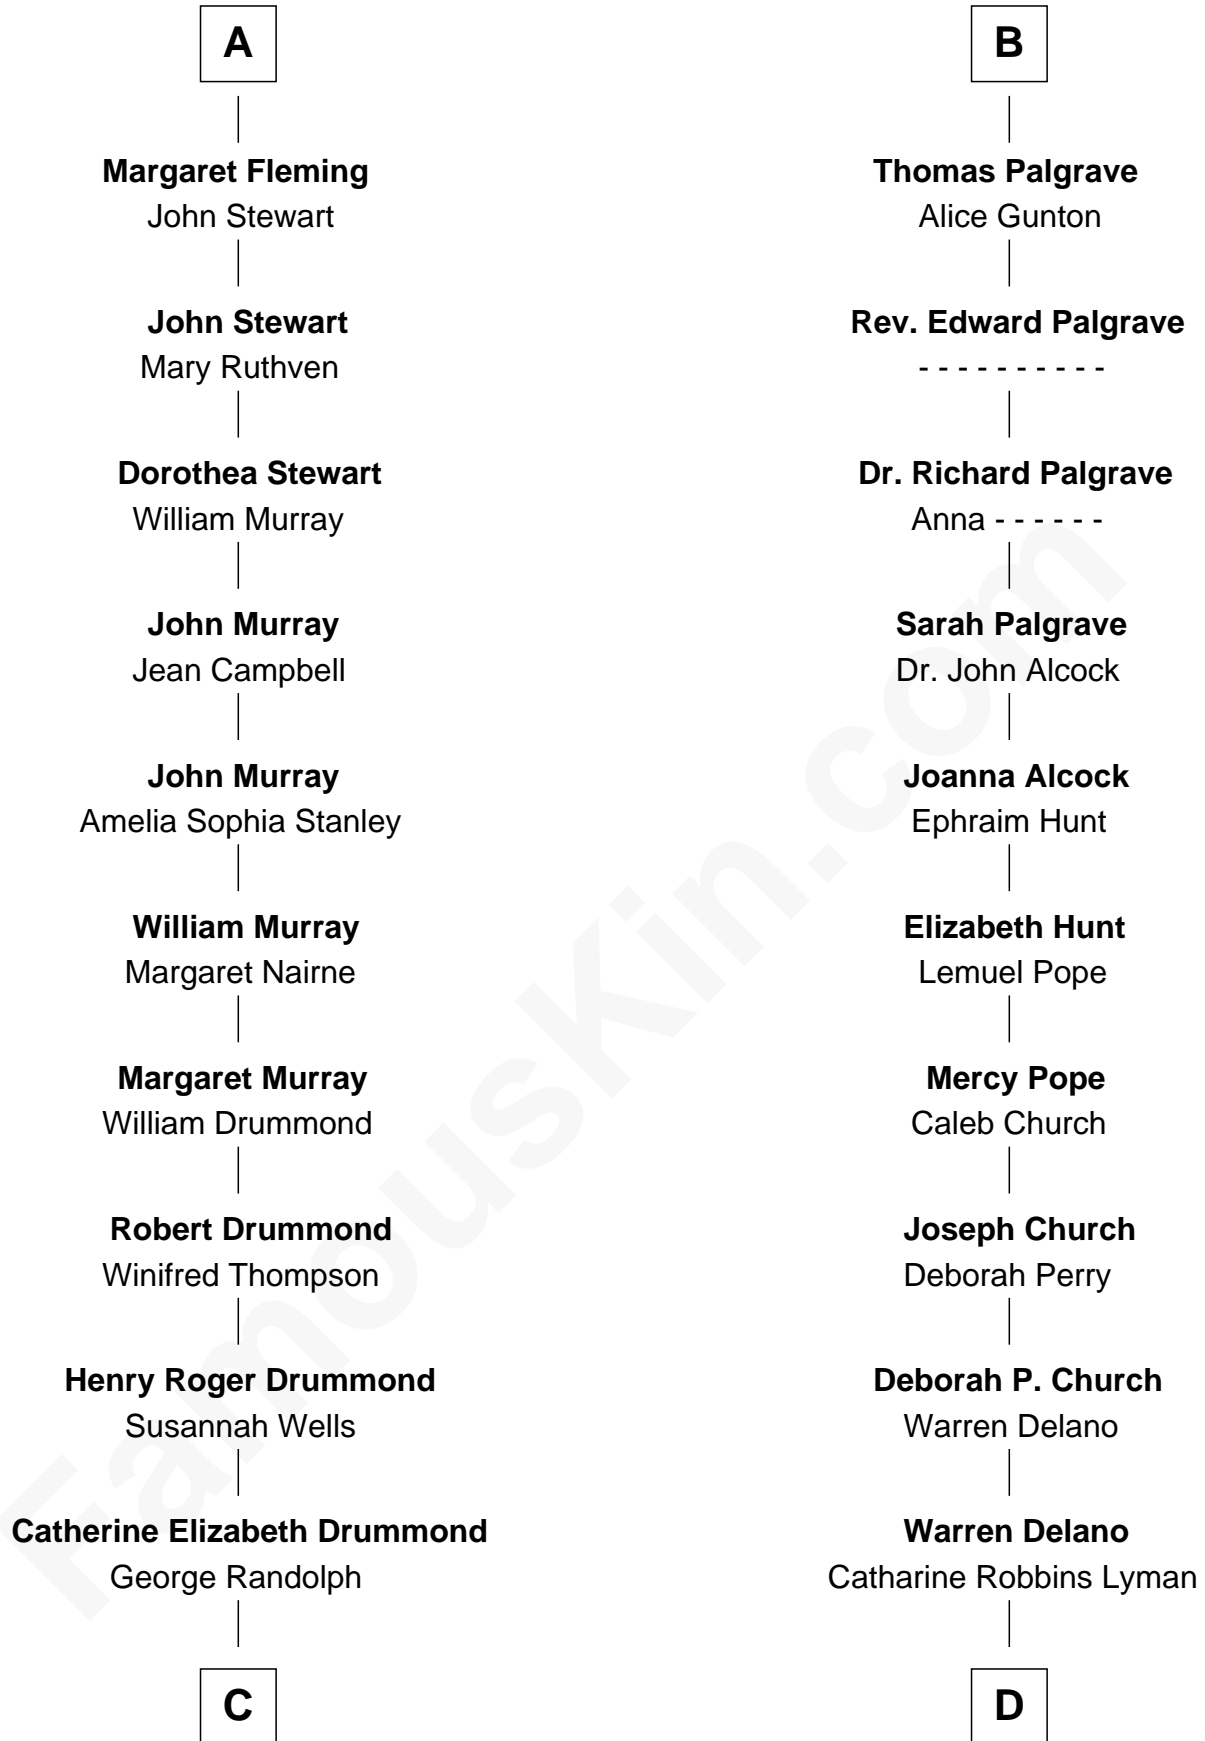

# FamousKin.com Relationship Chart of

**Hugh Grant**  
*Movie Actor*

18th cousin 3 times removed of

**Franklin D. Roosevelt**  
*32nd U.S. President*

**Edmund Fitzalan**  
Alice de Warenne

**C**

**Cyril Randolph**  
Frances Selina Hervey

**Felton George Randolph**  
Emily Margaret Nepean

**Margaret Isobel Randolph**  
John Cassilis MacLean

**Fynvola Susan MacLean**  
James Murray Grant

**Hugh Grant**  
*Movie Actor*

**D**

**Sara Delano**  
James Roosevelt