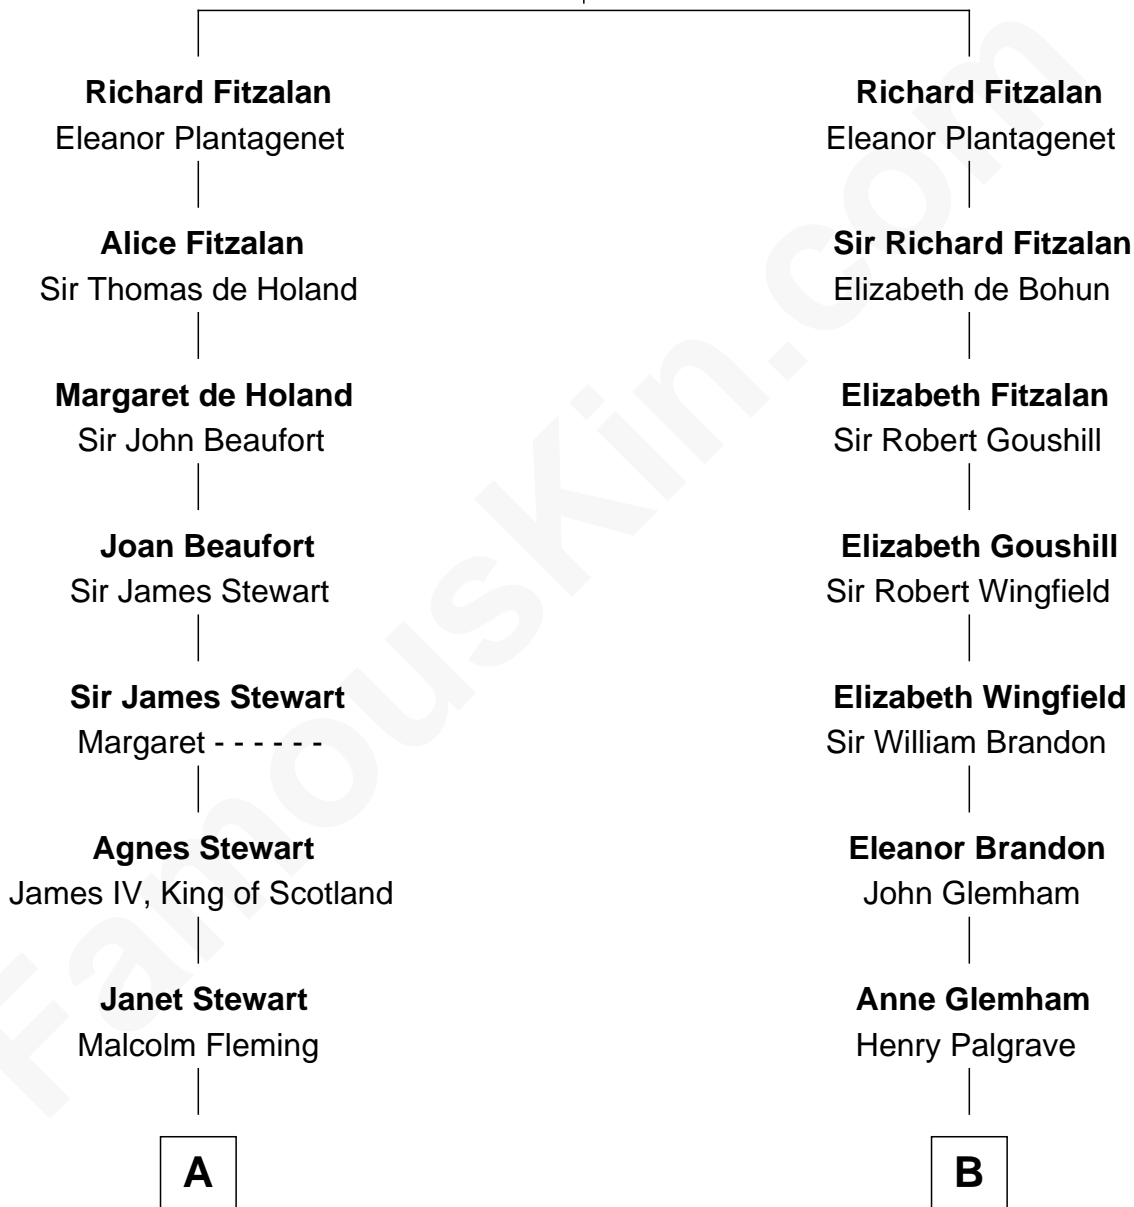

# FamousKin.com Relationship Chart of

**Hugh Grant**  
*Movie Actor*

18th cousin 3 times removed of

**Franklin D. Roosevelt**  
*32nd U.S. President*

**Edmund Fitzalan**  
Alice de Warenne

**C**

**Cyril Randolph**  
Frances Selina Hervey

**Felton George Randolph**  
Emily Margaret Nepean

**Margaret Isobel Randolph**  
John Cassilis MacLean

**Fynvola Susan MacLean**  
James Murray Grant

**Hugh Grant**  
*Movie Actor*

**D**

**Sara Delano**  
James Roosevelt

**Franklin D. Roosevelt**  
*32nd U.S. President*

FamousKin.com