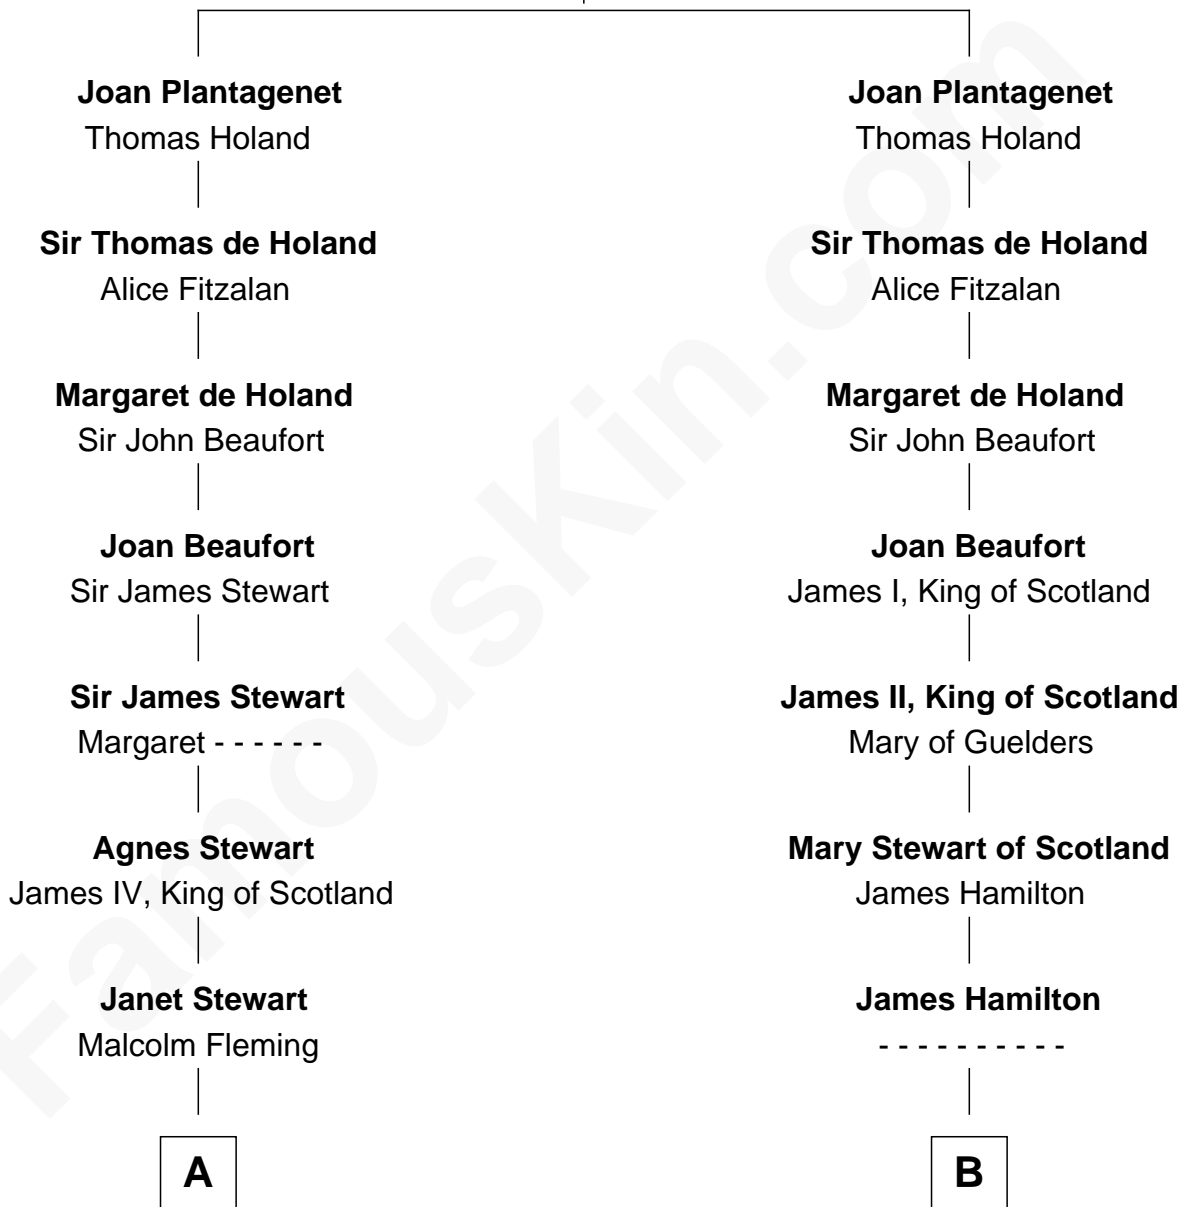

FamousKin.com Relationship Chart of

Hugh Grant

Movie Actor

21st cousin of

Franklin D. Roosevelt

32nd U.S. President

Edmund of Woodstock

Margaret Wake

Anne Jean Robbins
Judge Joseph Lyman

Catharine Robbins Lyman
Warren Delano

Sara Delano
James Roosevelt

Franklin D. Roosevelt
32nd U.S. President

FamousKin.com