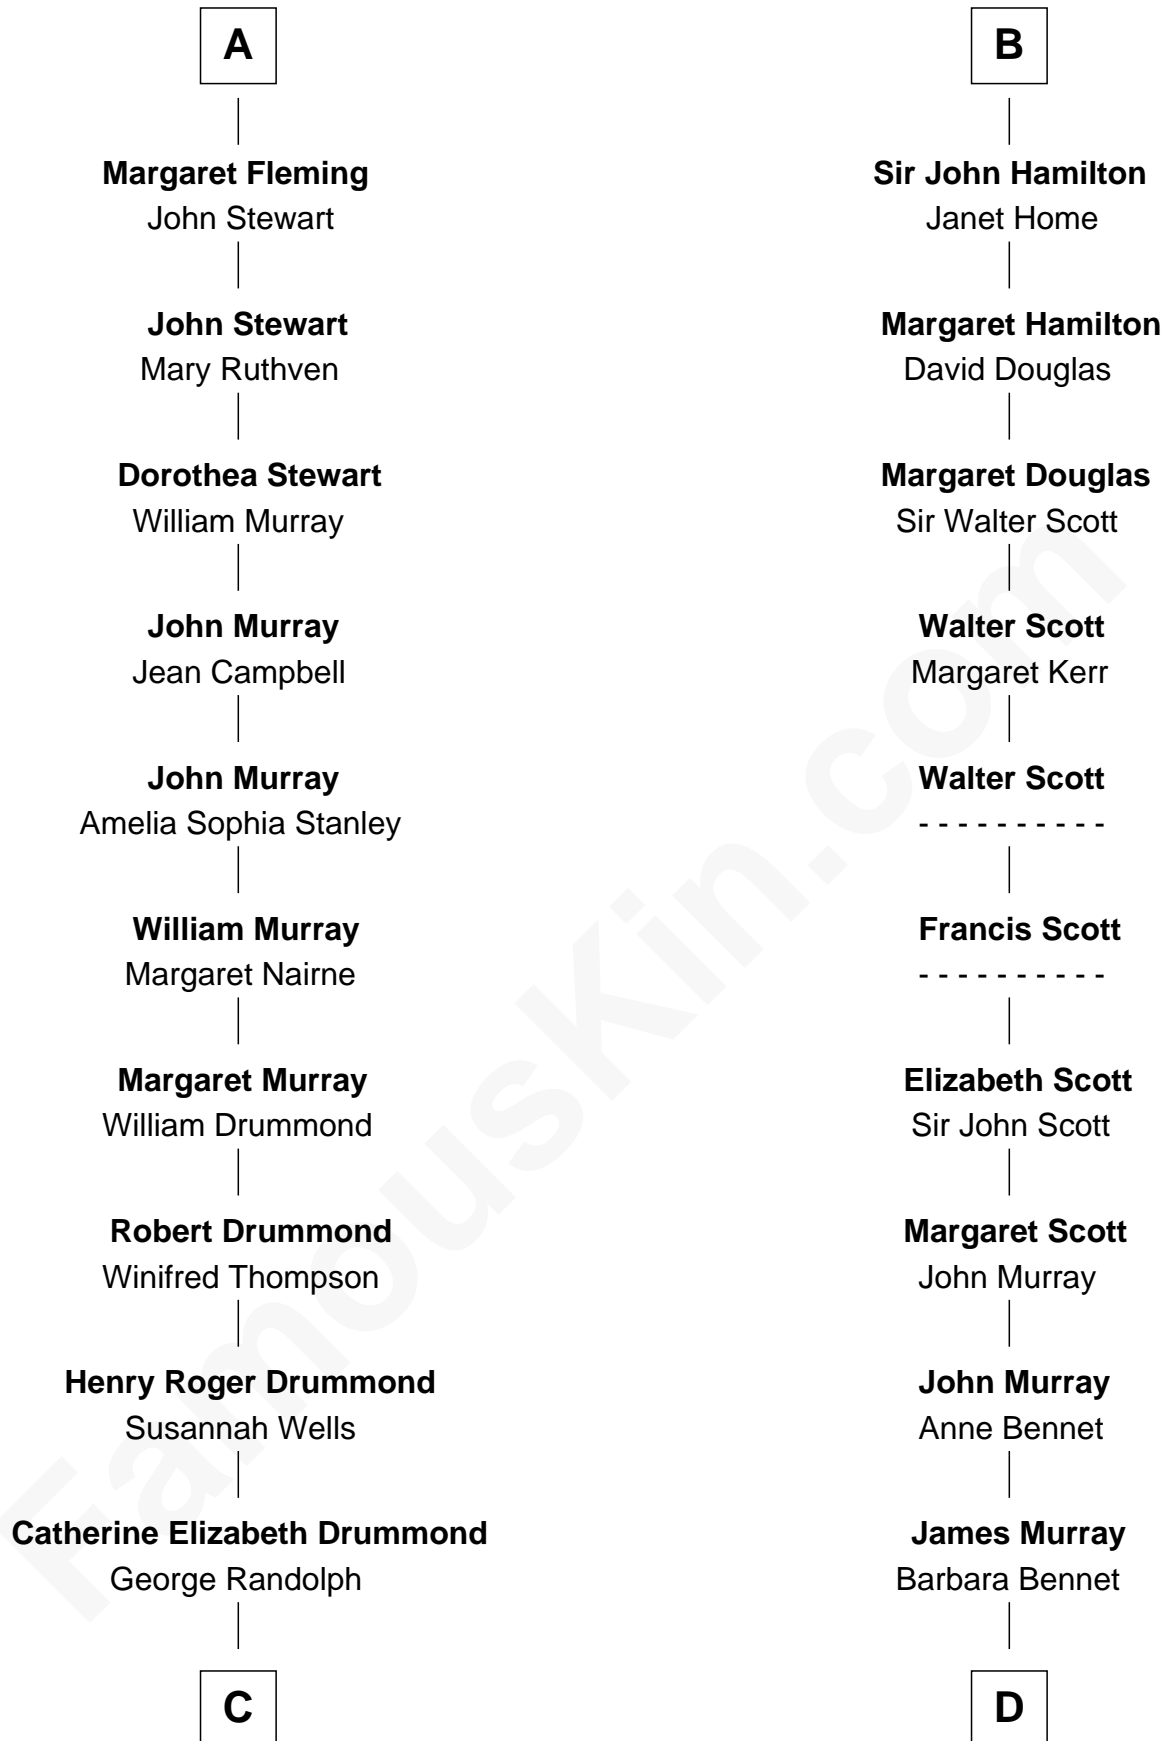

FamousKin.com Relationship Chart of

Hugh Grant

Movie Actor

21st cousin of

Franklin D. Roosevelt

32nd U.S. President

Edmund of Woodstock

Margaret Wake