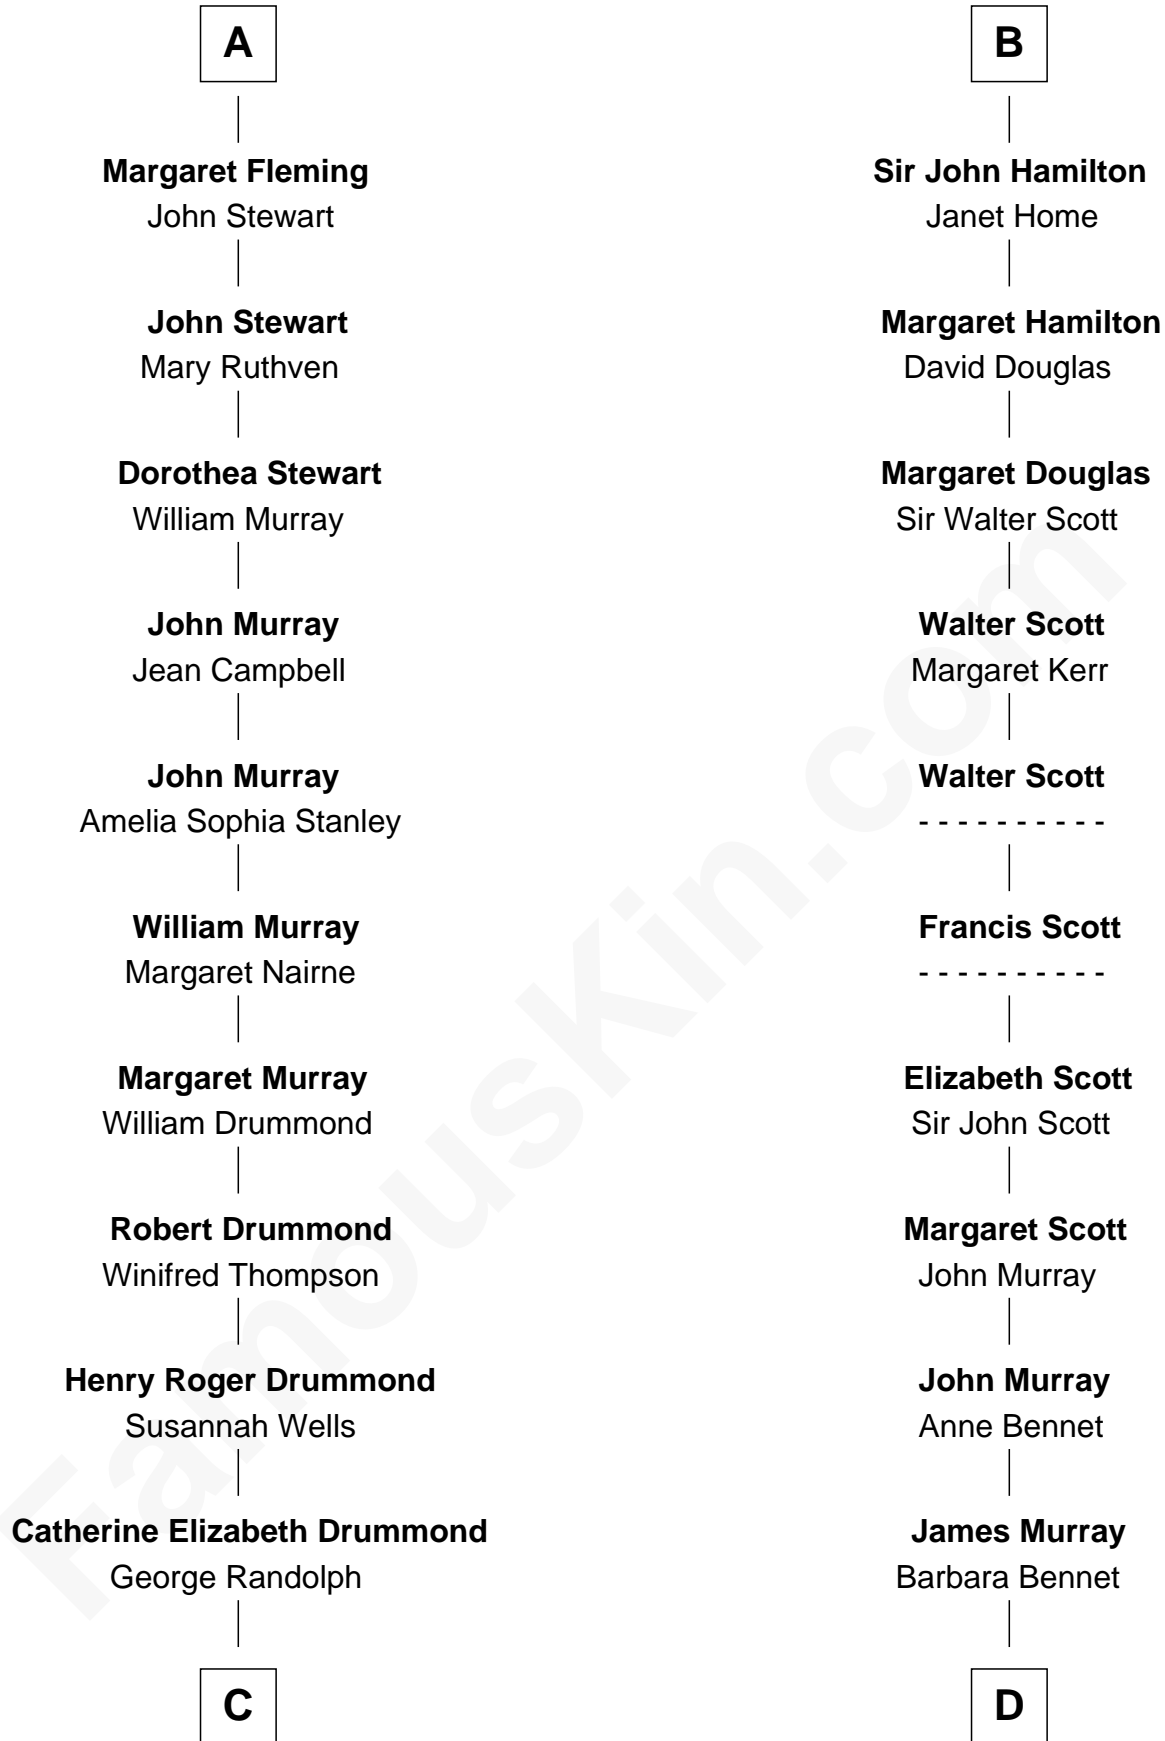

# FamousKin.com Relationship Chart of

**Hugh Grant**

*Movie Actor*

21st cousin of

**Franklin D. Roosevelt**

*32nd U.S. President*

**Sir Robert de Holland**

Maude la Zouche

**C**

**Cyril Randolph**  
Frances Selina Hervey

**Felton George Randolph**  
Emily Margaret Nepean

**Margaret Isobel Randolph**  
John Cassilis MacLean

**Fynvola Susan MacLean**  
James Murray Grant

**Hugh Grant**  
*Movie Actor*

**D**

**Elizabeth Murray**  
Edward Hutchinson Robbins

**Anne Jean Robbins**  
Judge Joseph Lyman

**Catharine Robbins Lyman**  
Warren Delano

**Sara Delano**  
James Roosevelt

**Franklin D. Roosevelt**  
*32nd U.S. President*