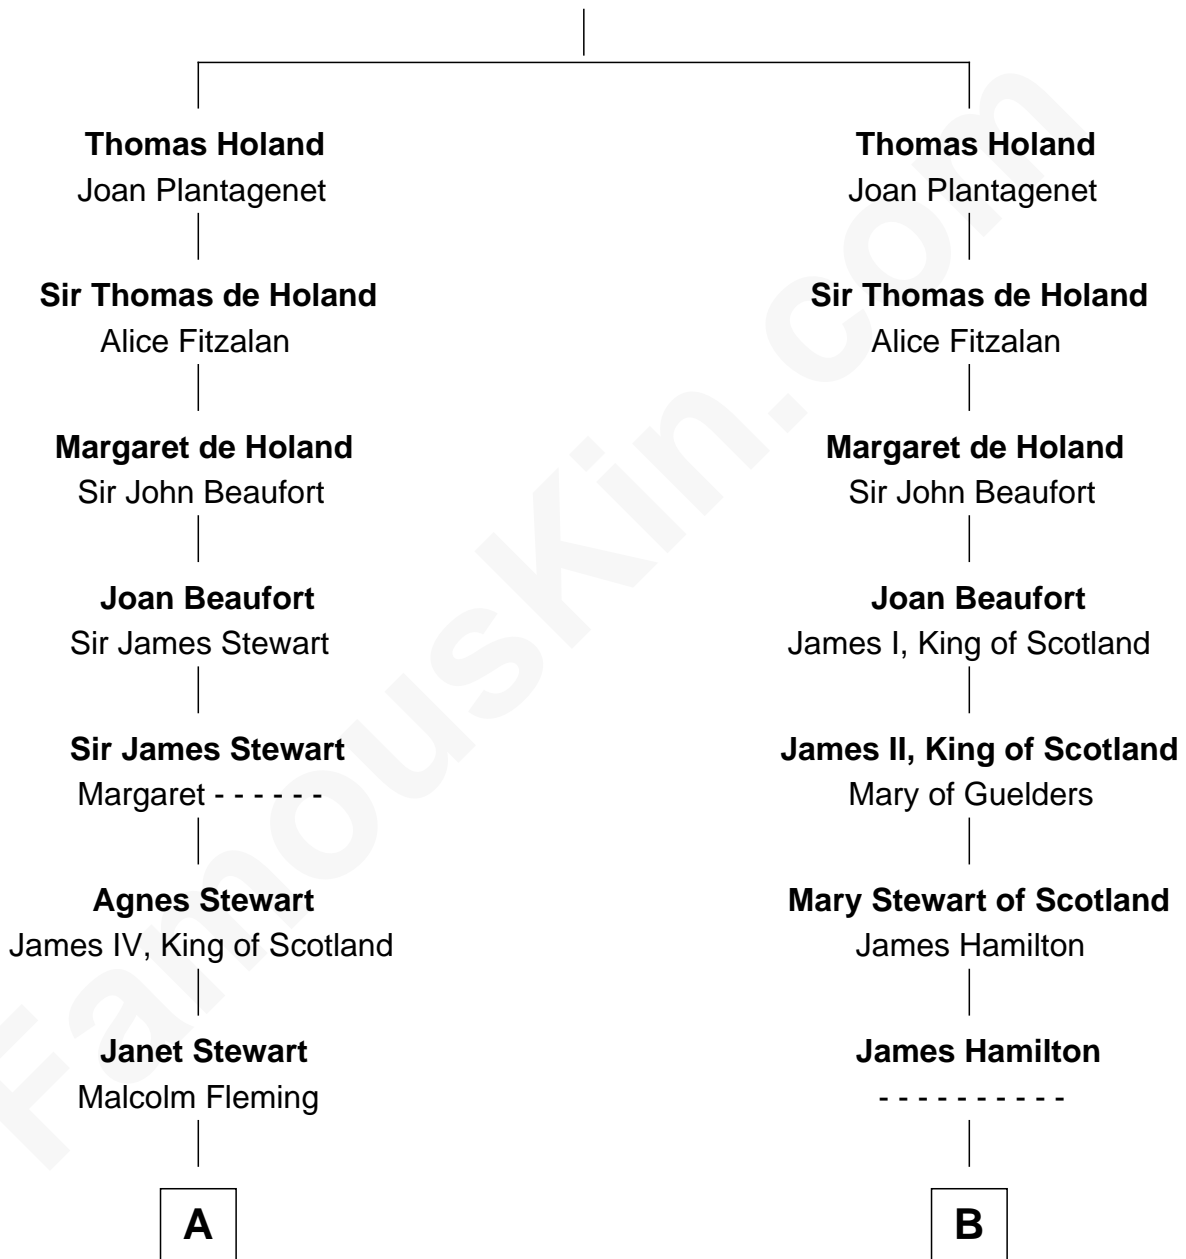

# FamousKin.com Relationship Chart of

**Hugh Grant**

*Movie Actor*

21st cousin of

**Franklin D. Roosevelt**

*32nd U.S. President*

**Sir Robert de Holland**

Maude la Zouche

**C**

**Cyril Randolph**  
Frances Selina Hervey

**Felton George Randolph**  
Emily Margaret Nepean

**Margaret Isobel Randolph**  
John Cassilis MacLean

**Fynvola Susan MacLean**  
James Murray Grant

**Hugh Grant**  
*Movie Actor*

**D**

**Elizabeth Murray**  
Edward Hutchinson Robbins

**Anne Jean Robbins**  
Judge Joseph Lyman

**Catharine Robbins Lyman**  
Warren Delano

**Sara Delano**  
James Roosevelt

**Franklin D. Roosevelt**  
*32nd U.S. President*