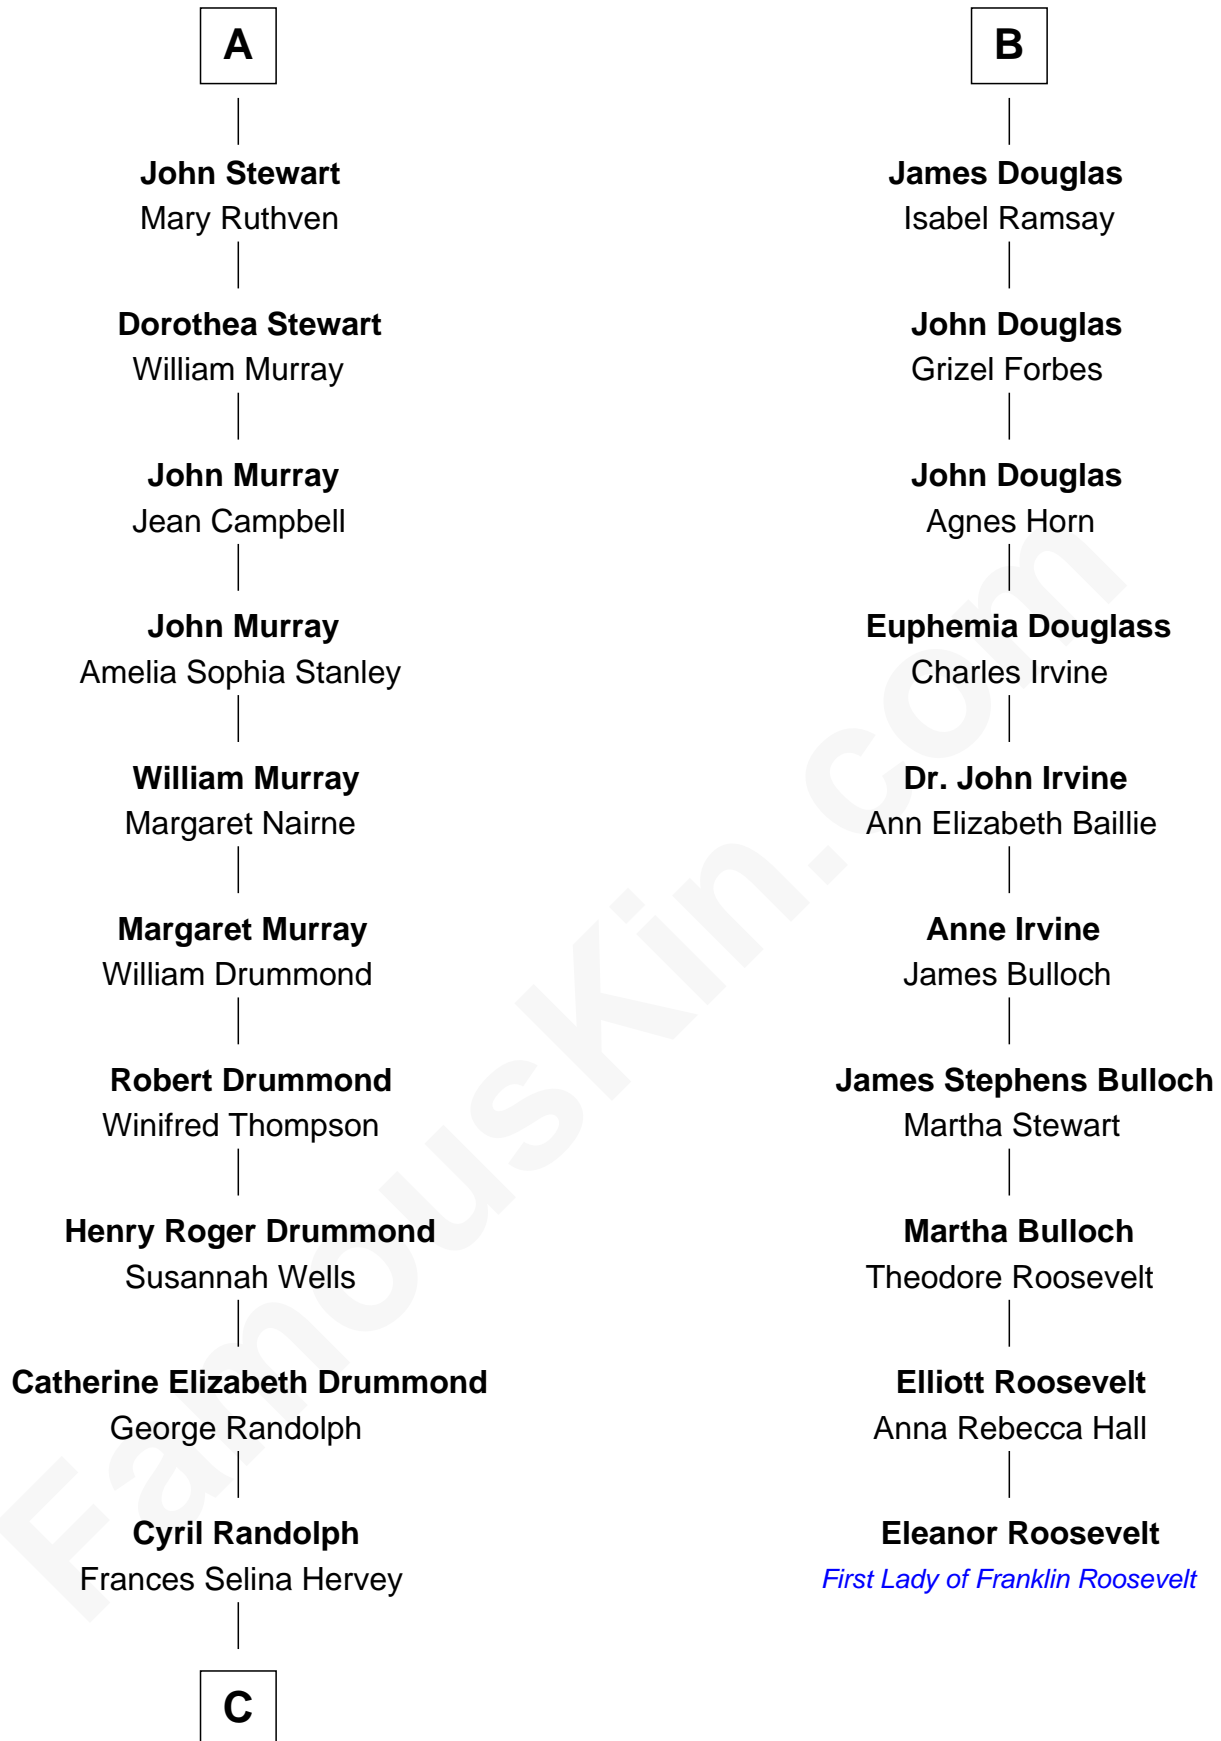

FamousKin.com
Relationship Chart of
Hugh Grant
Movie Actor

16th cousin 4 times removed of

Eleanor Roosevelt
First Lady of President Franklin D. Roosevelt

Sir David Lindsay
 Elizabeth Stewart

Sir Alexander Lindsay

John Fleming

Malcolm Fleming

Janet Stewart

Margaret Fleming

John Stewart

A

Marjory Lindsay

Sir William Douglas

Sir Henry Douglas

Elizabeth Erskine

David Douglas

Janet of Fettercairn

James Douglas

- - - - -

Arthur Douglas

Janet Auchinleck

John Douglas

Giles Erskine

John Douglas

Mary Young

B

C

—
Felton George Randolph

Emily Margaret Nepean