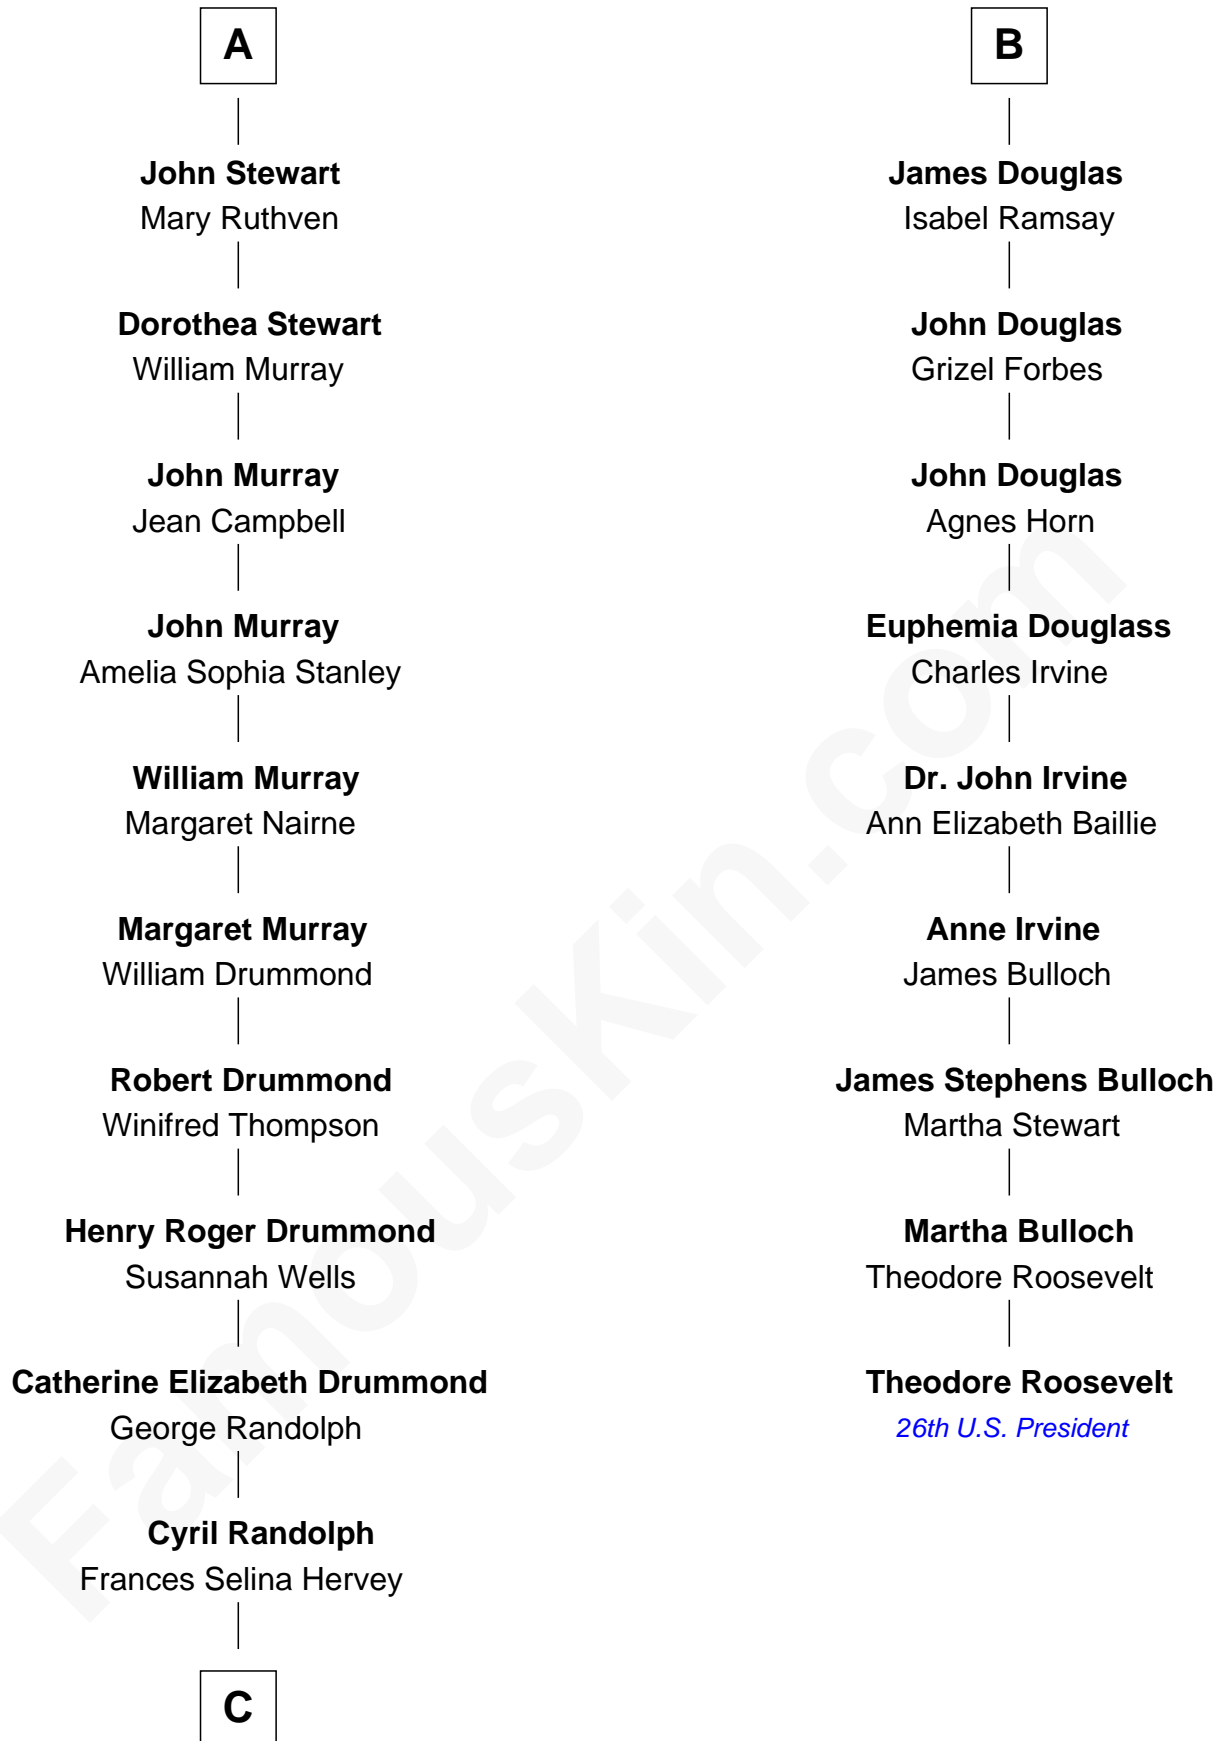

FamousKin.com Relationship Chart of

Hugh Grant
Movie Actor

15th cousin 5 times removed of

Theodore Roosevelt
26th U.S. President

Sir David Lindsay
Elizabeth Stewart

Sir Alexander Lindsay

Marjory - - - - -

Sir David Lindsay

Janet Stewart

Margaret Fleming

John Stewart

A

Marjory Lindsay

Sir William Douglas

Sir Henry Douglas

Elizabeth Erskine

David Douglas

Janet of Fettercairn

James Douglas

- - - - -

Arthur Douglas

Janet Auchinleck

John Douglas

Giles Erskine

John Douglas

Mary Young

B

C

—
Felton George Randolph

Emily Margaret Nepean

—
Margaret Isobel Randolph

John Cassilis MacLean