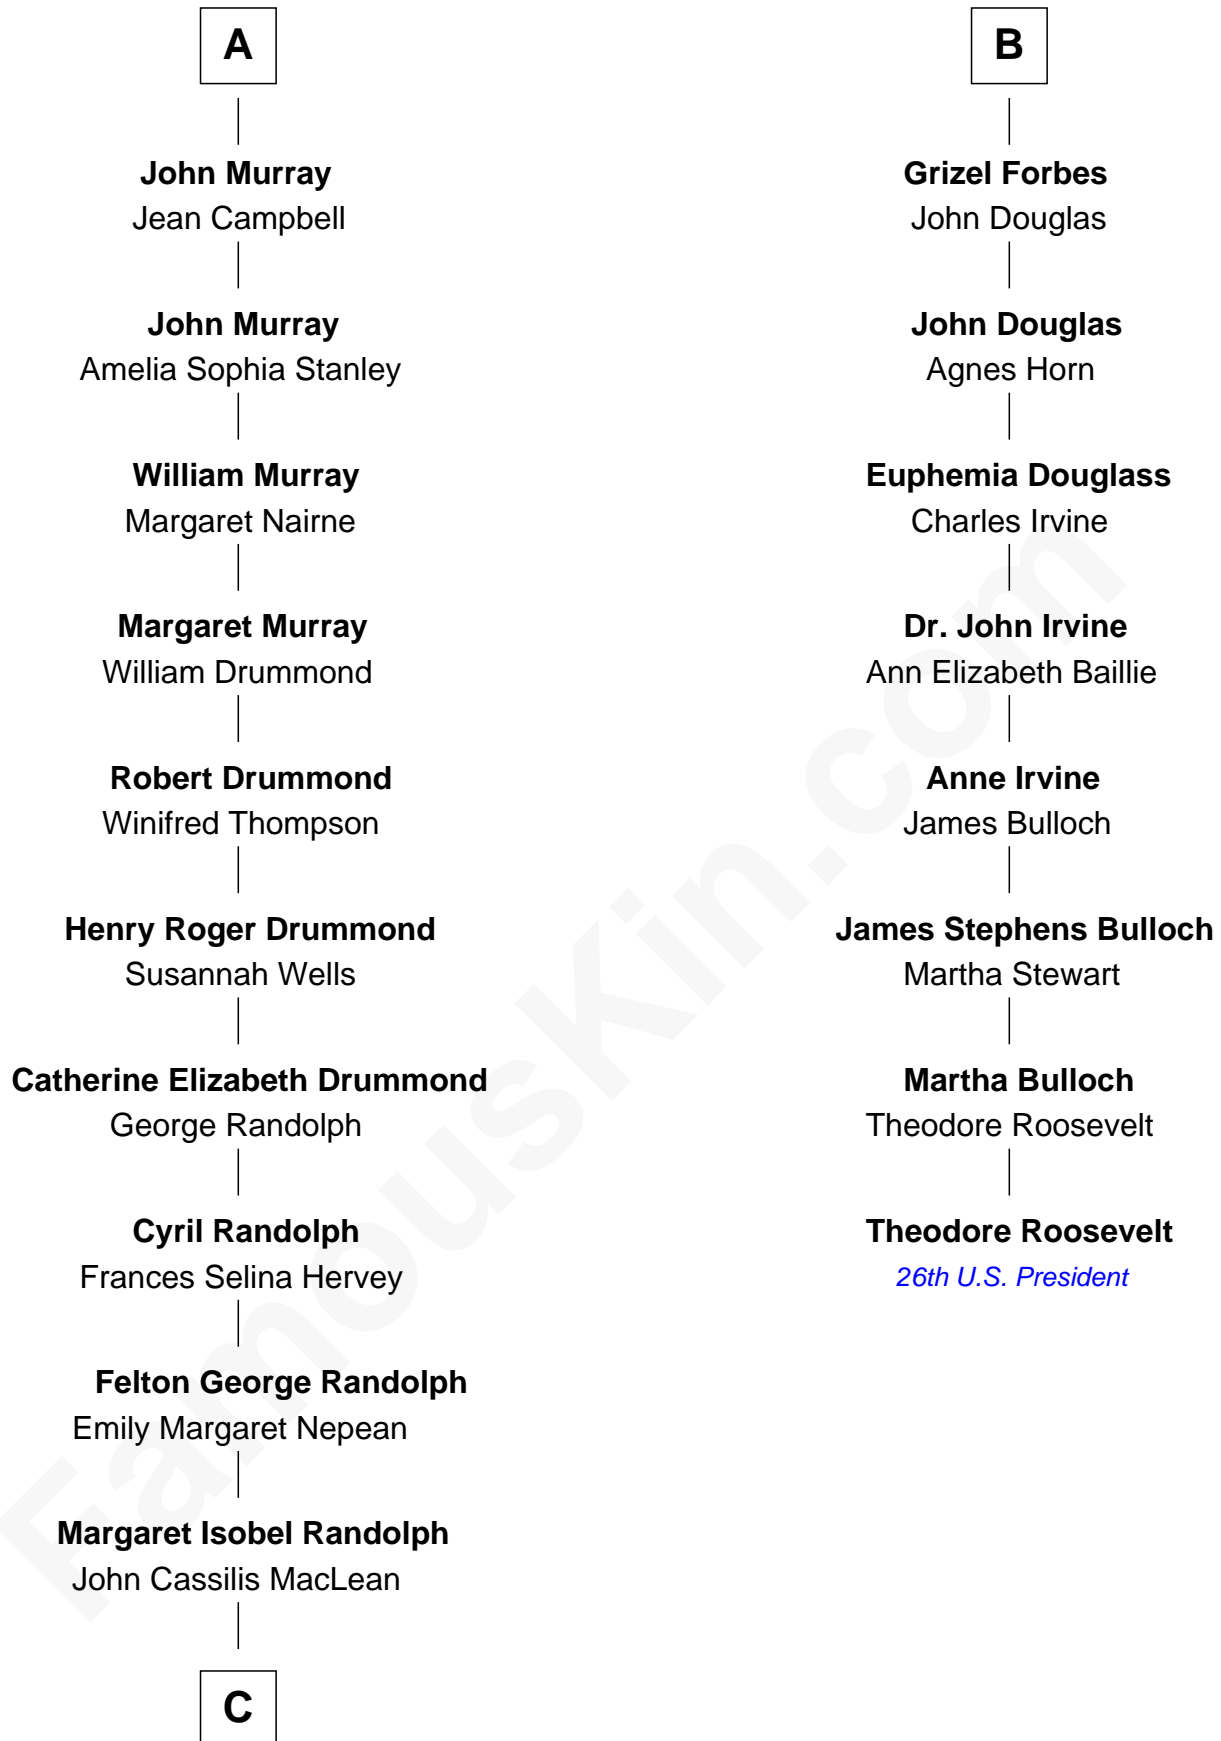

# FamousKin.com Relationship Chart of

**Hugh Grant**

*Movie Actor*

14th cousin 4 times removed of

**Theodore Roosevelt**

*26th U.S. President*

**James I, King of Scotland**

Joan Beaufort

**Margaret Fleming**

John Stewart

**John Stewart**

Mary Ruthven

**Dorothea Stewart**

William Murray

**A**

**Joan Stewart**

James Douglas

**Janet Douglas**

Patrick Hepburn

**Janet Hepburn**

George Seton

**George Seton**

Elizabeth Hay

**Beatrix Seton**

Sir George Ogilvie

**Janet Ogilvie**

William Forbes

**Thomas Forbes**

Jean Ramsay

**B**

**C**

**Fynvola Susan MacLean**