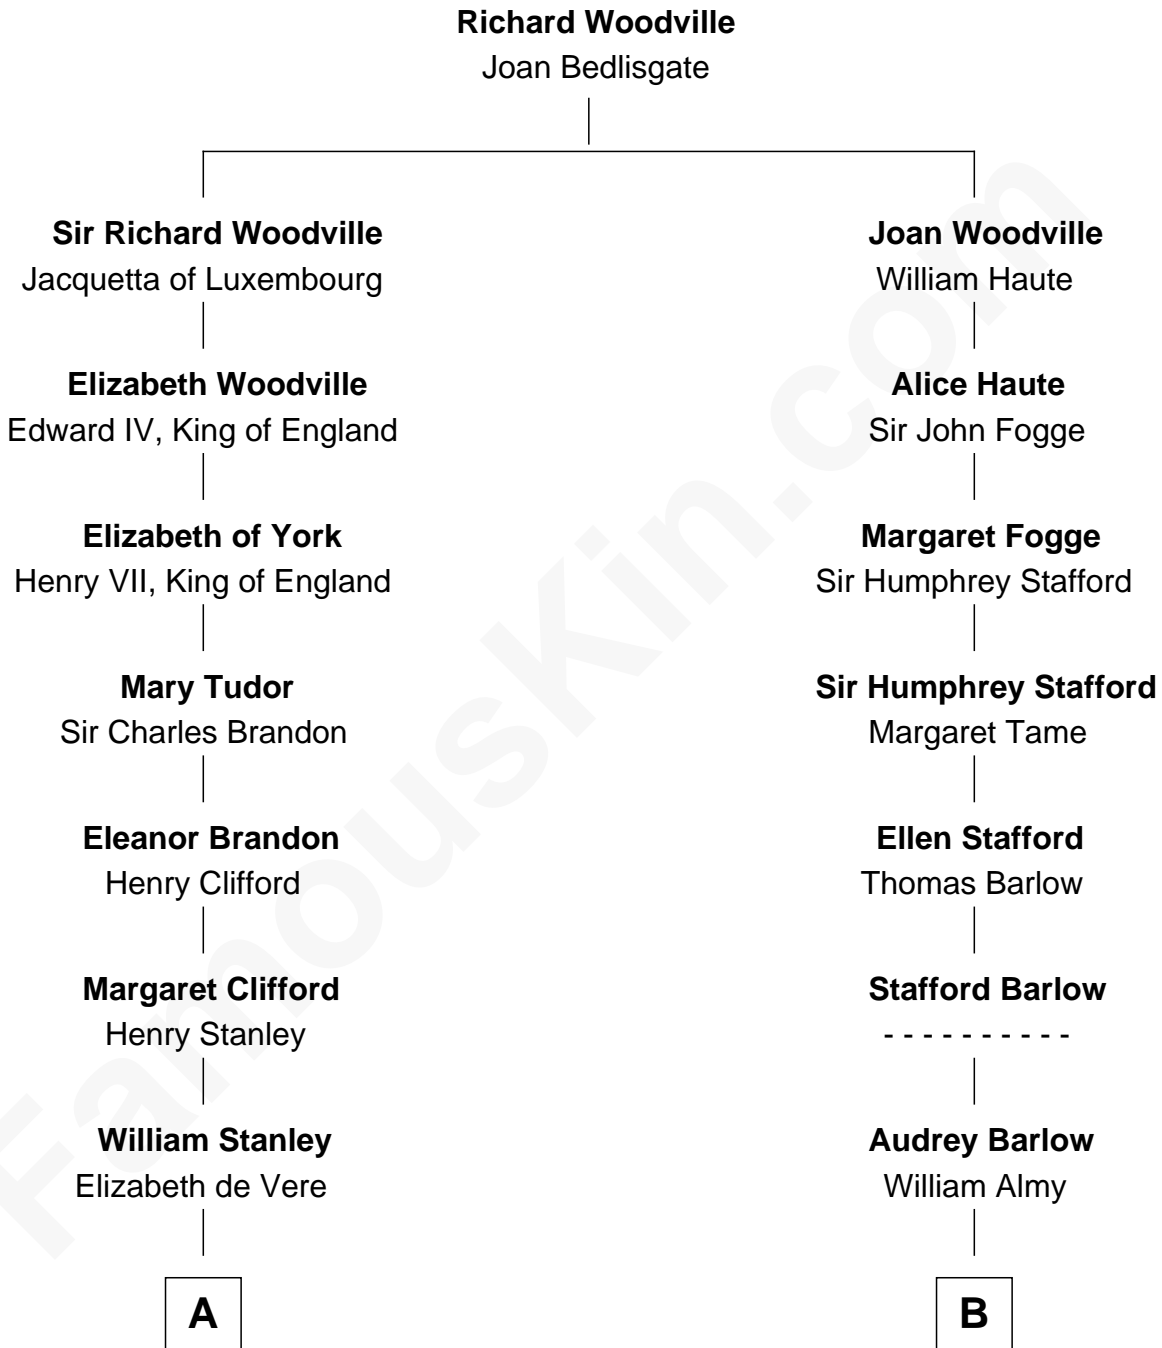

FamousKin.com
Relationship Chart of
Hugh Grant
Movie Actor

15th cousin 3 times removed of

Alice (Lee) Roosevelt
First Wife of President Theodore Roosevelt

C

Fynvola Susan MacLean

James Murray Grant

Hugh Grant

Movie Actor

FamousKin.com