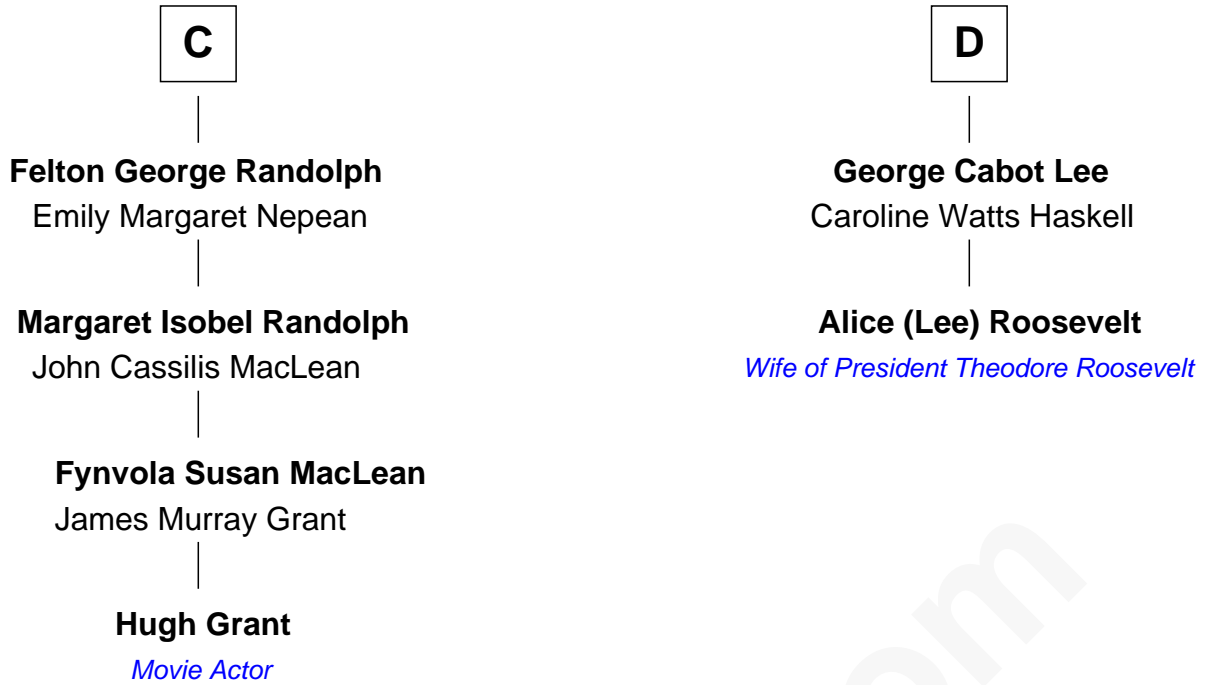

FamousKin.com Relationship Chart of

Hugh Grant

Movie Actor

18th cousin 2 times removed of

Alice (Lee) Roosevelt

First Wife of President Theodore Roosevelt

Sir Hugh de Stafford
Philippa de Beauchamp

Margaret de Stafford

Isabel de la Pole

Thomas Morley

Anne Morley

Sir John Hastings

Elizabeth Hastings

Sir Robert Hildyard

Sir Piers Hildyard

Joan de la See

Isabel Hildyard

Ralph Legard

Joan Ledgard

Richard Skepper

B

FamousKin.com