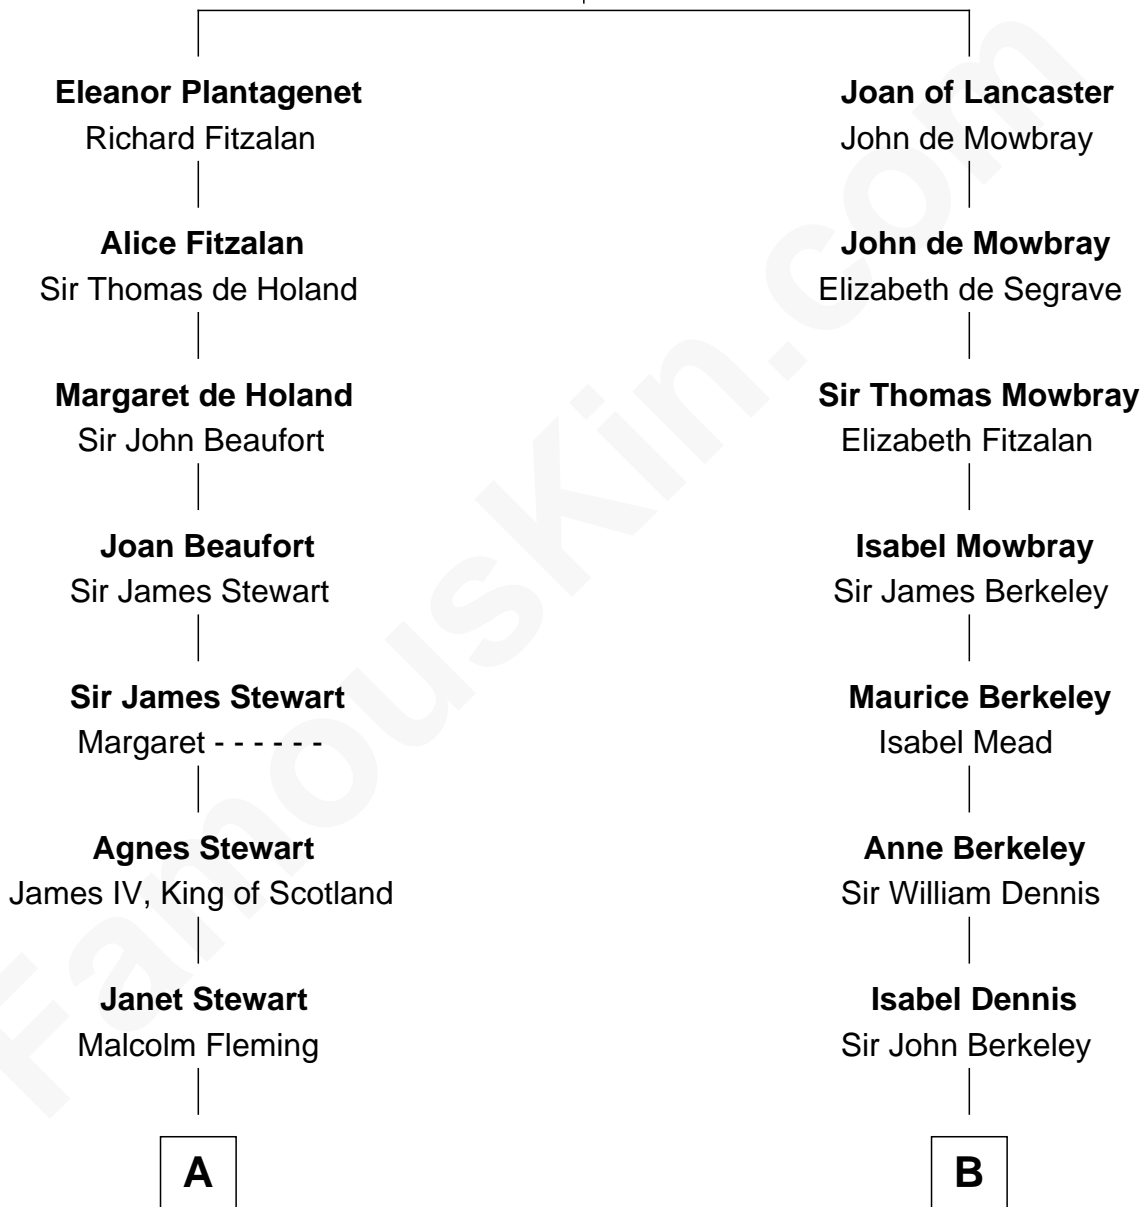

FamousKin.com Relationship Chart of

Hugh Grant

Movie Actor

21st cousin of

James Taylor

Singer-Songwriter

Henry Plantagenet

Maud de Chaworth

Emily Roxanna Leonard
Stanford Lyman Haynes

Theodosia Haynes
Alexander Taylor

Dr. Isaac Montrose Taylor
Gertrude Arline Woodard

James Taylor
Singer-Songwriter

FamousKin.com