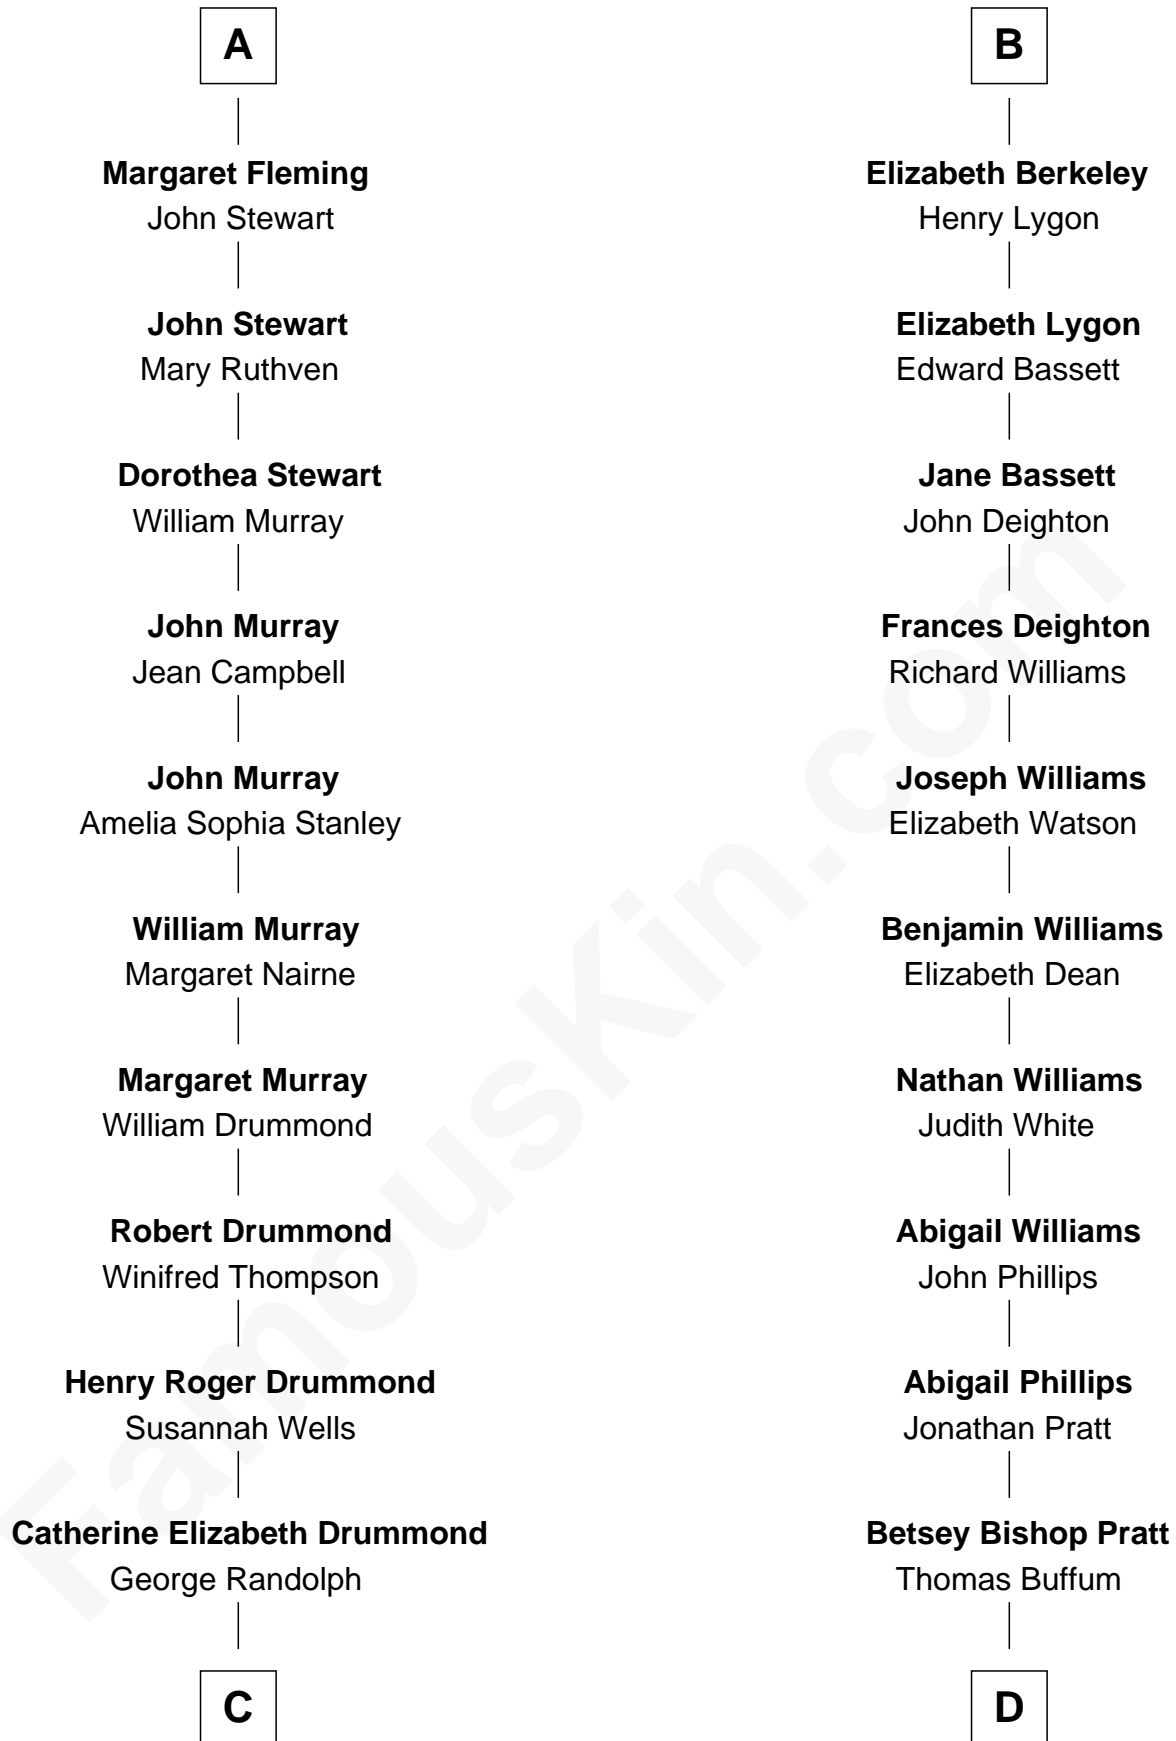

FamousKin.com Relationship Chart of

Hugh Grant

Movie Actor

21st cousin of

James Taylor

Singer-Songwriter

Edmund Fitzalan

Alice de Warenne

Emily Roxanna Leonard
Stanford Lyman Haynes

Theodosia Haynes
Alexander Taylor

Dr. Isaac Montrose Taylor
Gertrude Arline Woodard

James Taylor
Singer-Songwriter

FamousKin.com