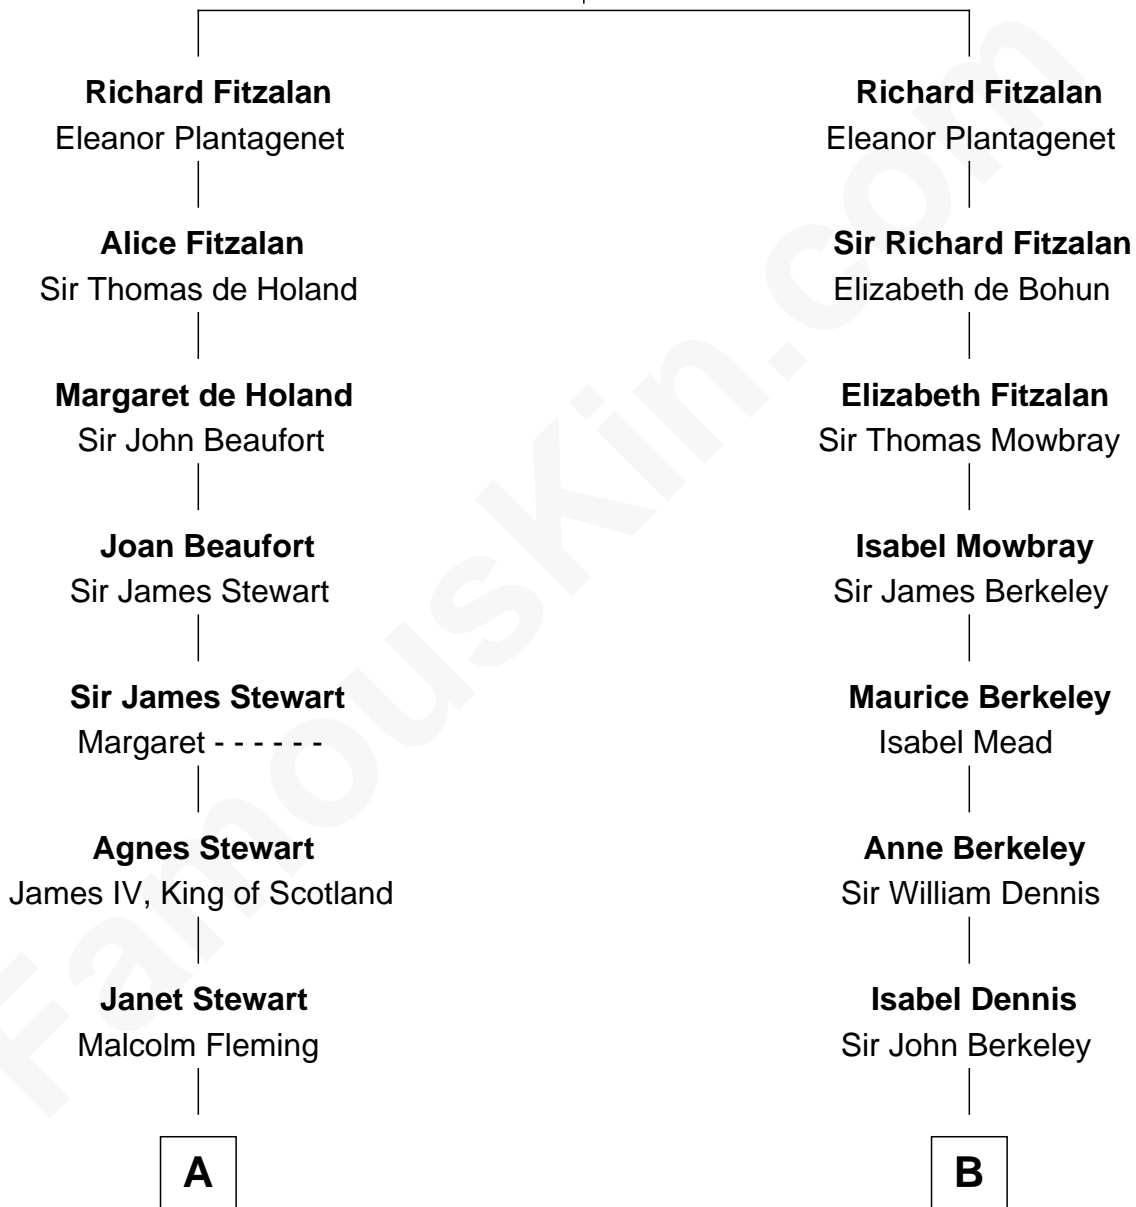

FamousKin.com Relationship Chart of

Hugh Grant

Movie Actor

21st cousin of

James Taylor

Singer-Songwriter

Edmund Fitzalan

Alice de Warenne

Emily Roxanna Leonard
Stanford Lyman Haynes

Theodosia Haynes
Alexander Taylor

Dr. Isaac Montrose Taylor
Gertrude Arline Woodard

James Taylor
Singer-Songwriter

FamousKin.com