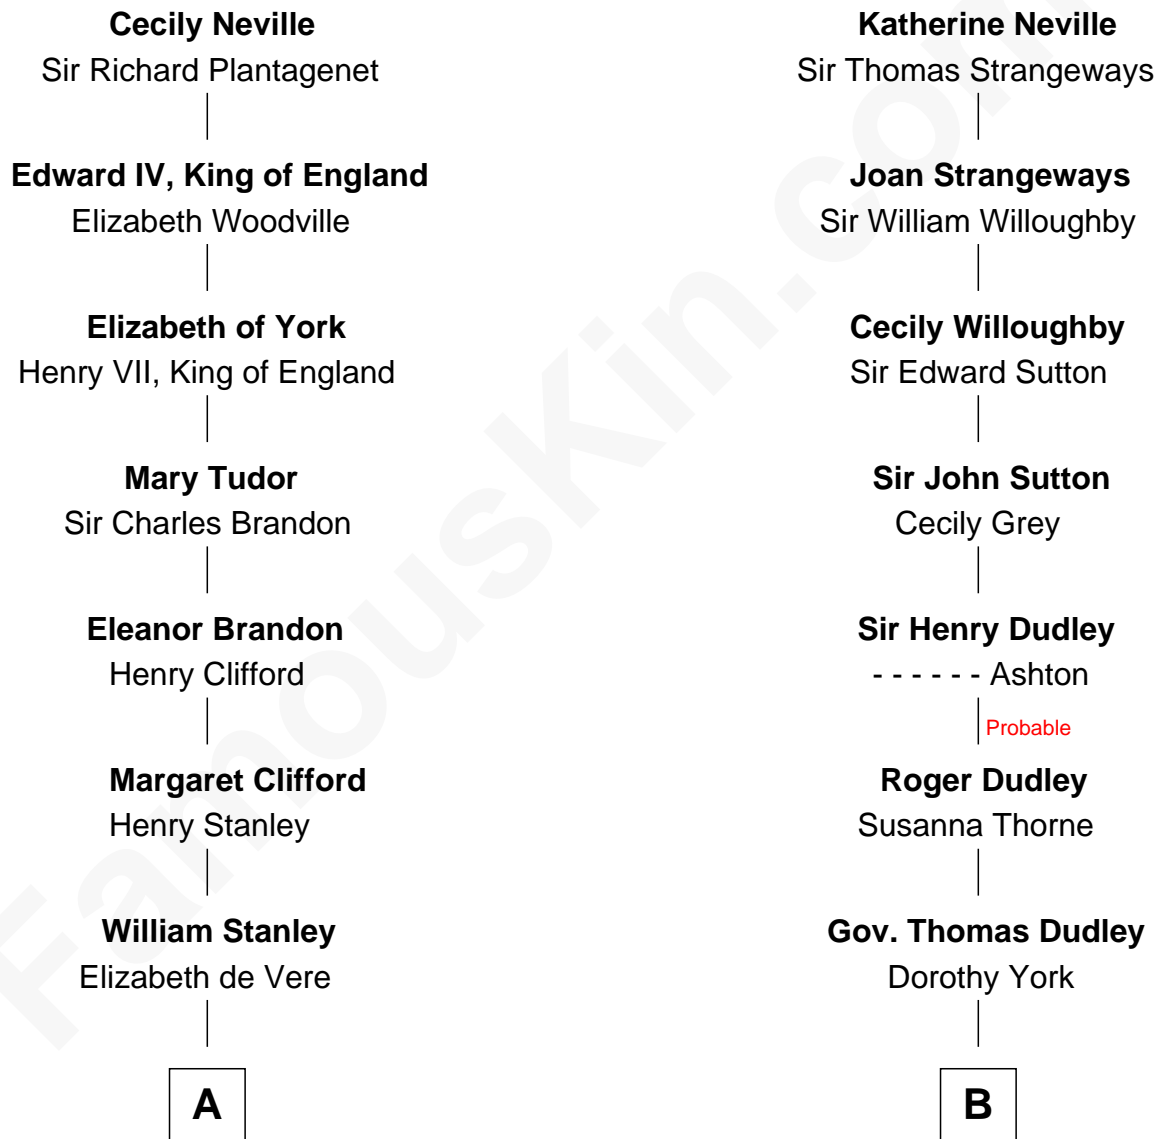

# FamousKin.com Relationship Chart of

**Hugh Grant**

*Movie Actor*

18th cousin of

**James Taylor**

*Singer-Songwriter*

**Sir Ralph Neville**

Joan Beaufort

FamousKin.com