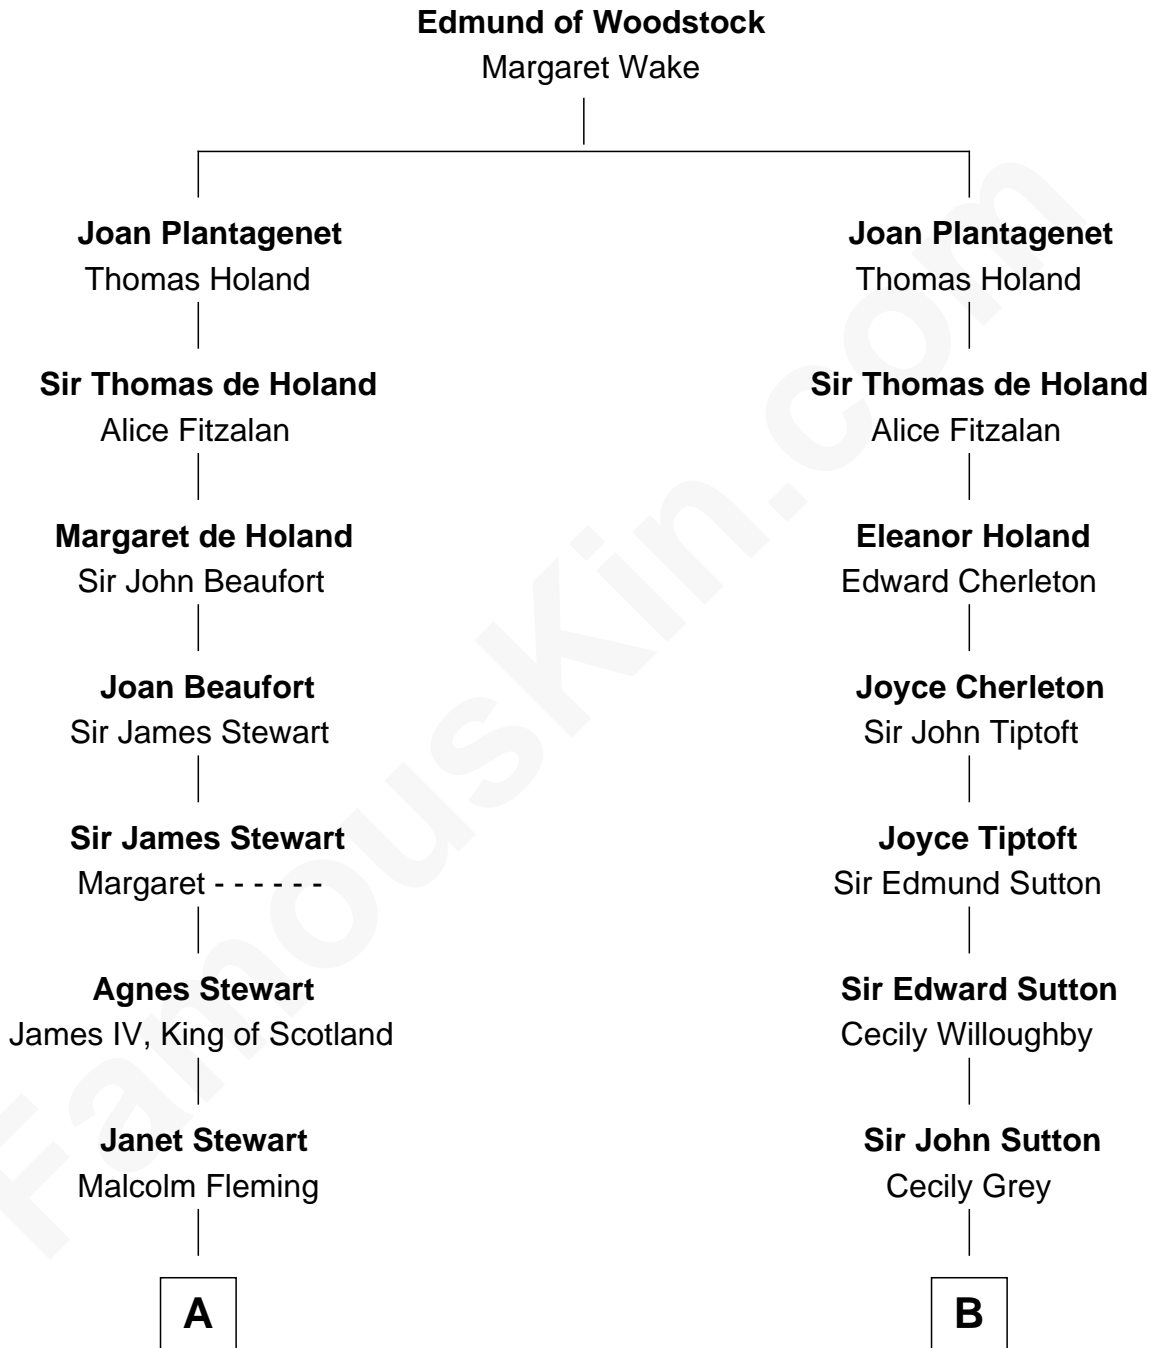

FamousKin.com Relationship Chart of

Hugh Grant

Movie Actor

21st cousin of

James Taylor

Singer-Songwriter

C

Cyril Randolph
Frances Selina Hervey

Felton George Randolph
Emily Margaret Nepean

Margaret Isobel Randolph
John Cassilis MacLean

Fynvola Susan MacLean
James Murray Grant

Hugh Grant
Movie Actor

D

Lovercia L. Hardy
Willard Knox

Fred Charles Knox
Ruth Elizabeth Collins

Ella Angelique Knox
Henry Herman Woodard

Gertrude Arline Woodard
Dr. Isaac Montrose Taylor

James Taylor
Singer-Songwriter

FamousKin.com