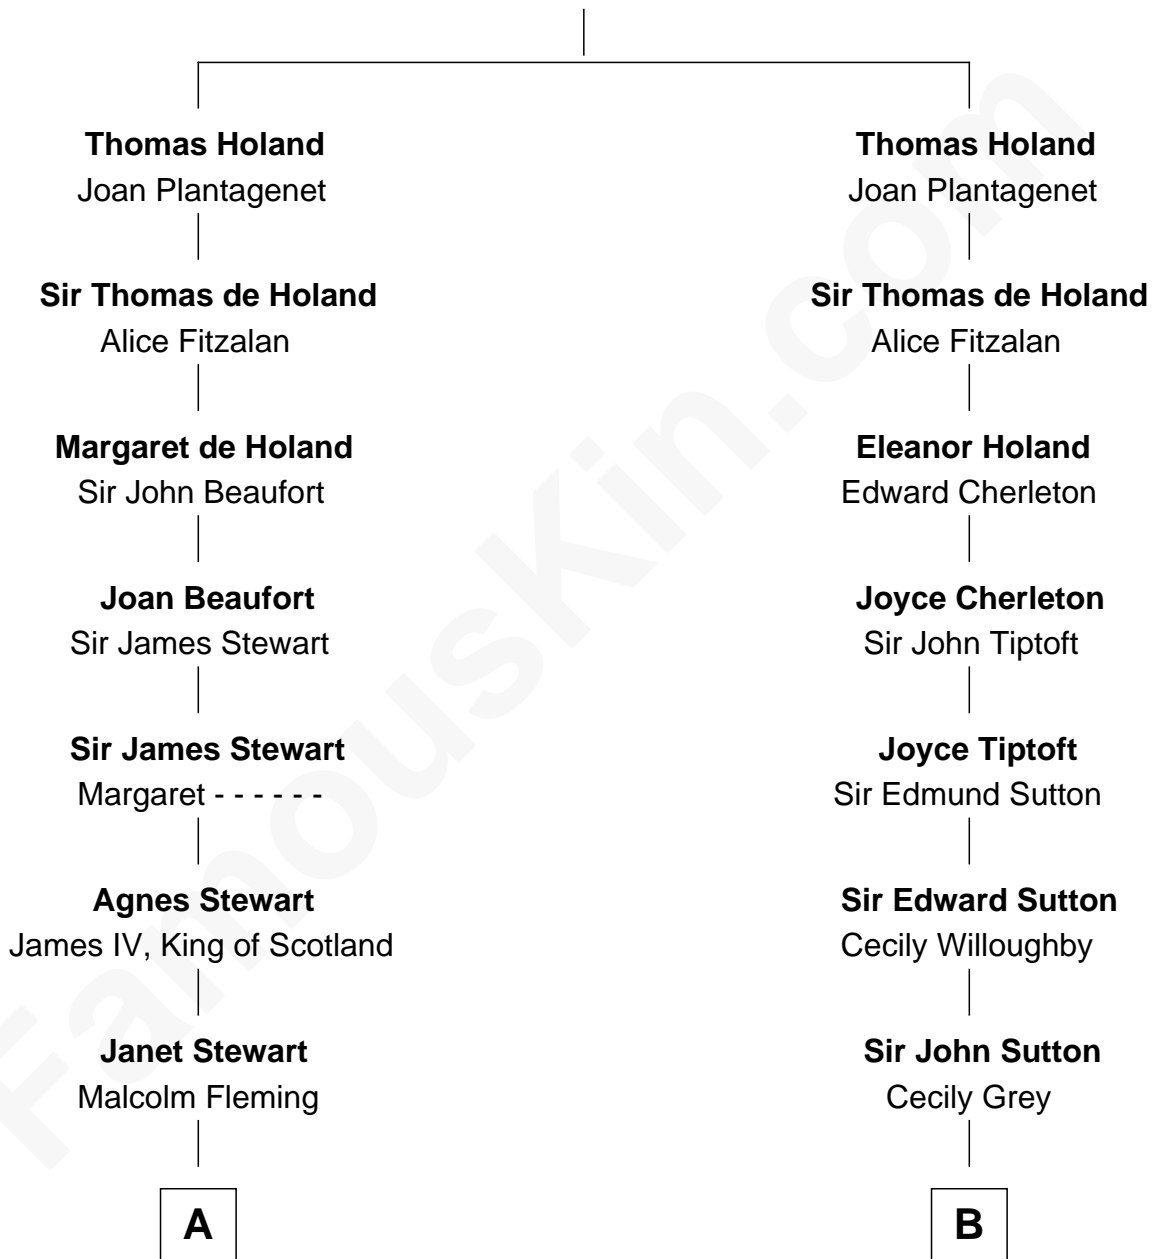

FamousKin.com Relationship Chart of

Hugh Grant

Movie Actor

21st cousin of

James Taylor

Singer-Songwriter

Sir Robert de Holland

Maude la Zouche

Fred Charles Knox
Ruth Elizabeth Collins

Ella Angelique Knox
Henry Herman Woodard

Gertrude Arline Woodard
Dr. Isaac Montrose Taylor

James Taylor
Singer-Songwriter

FamousKin.com