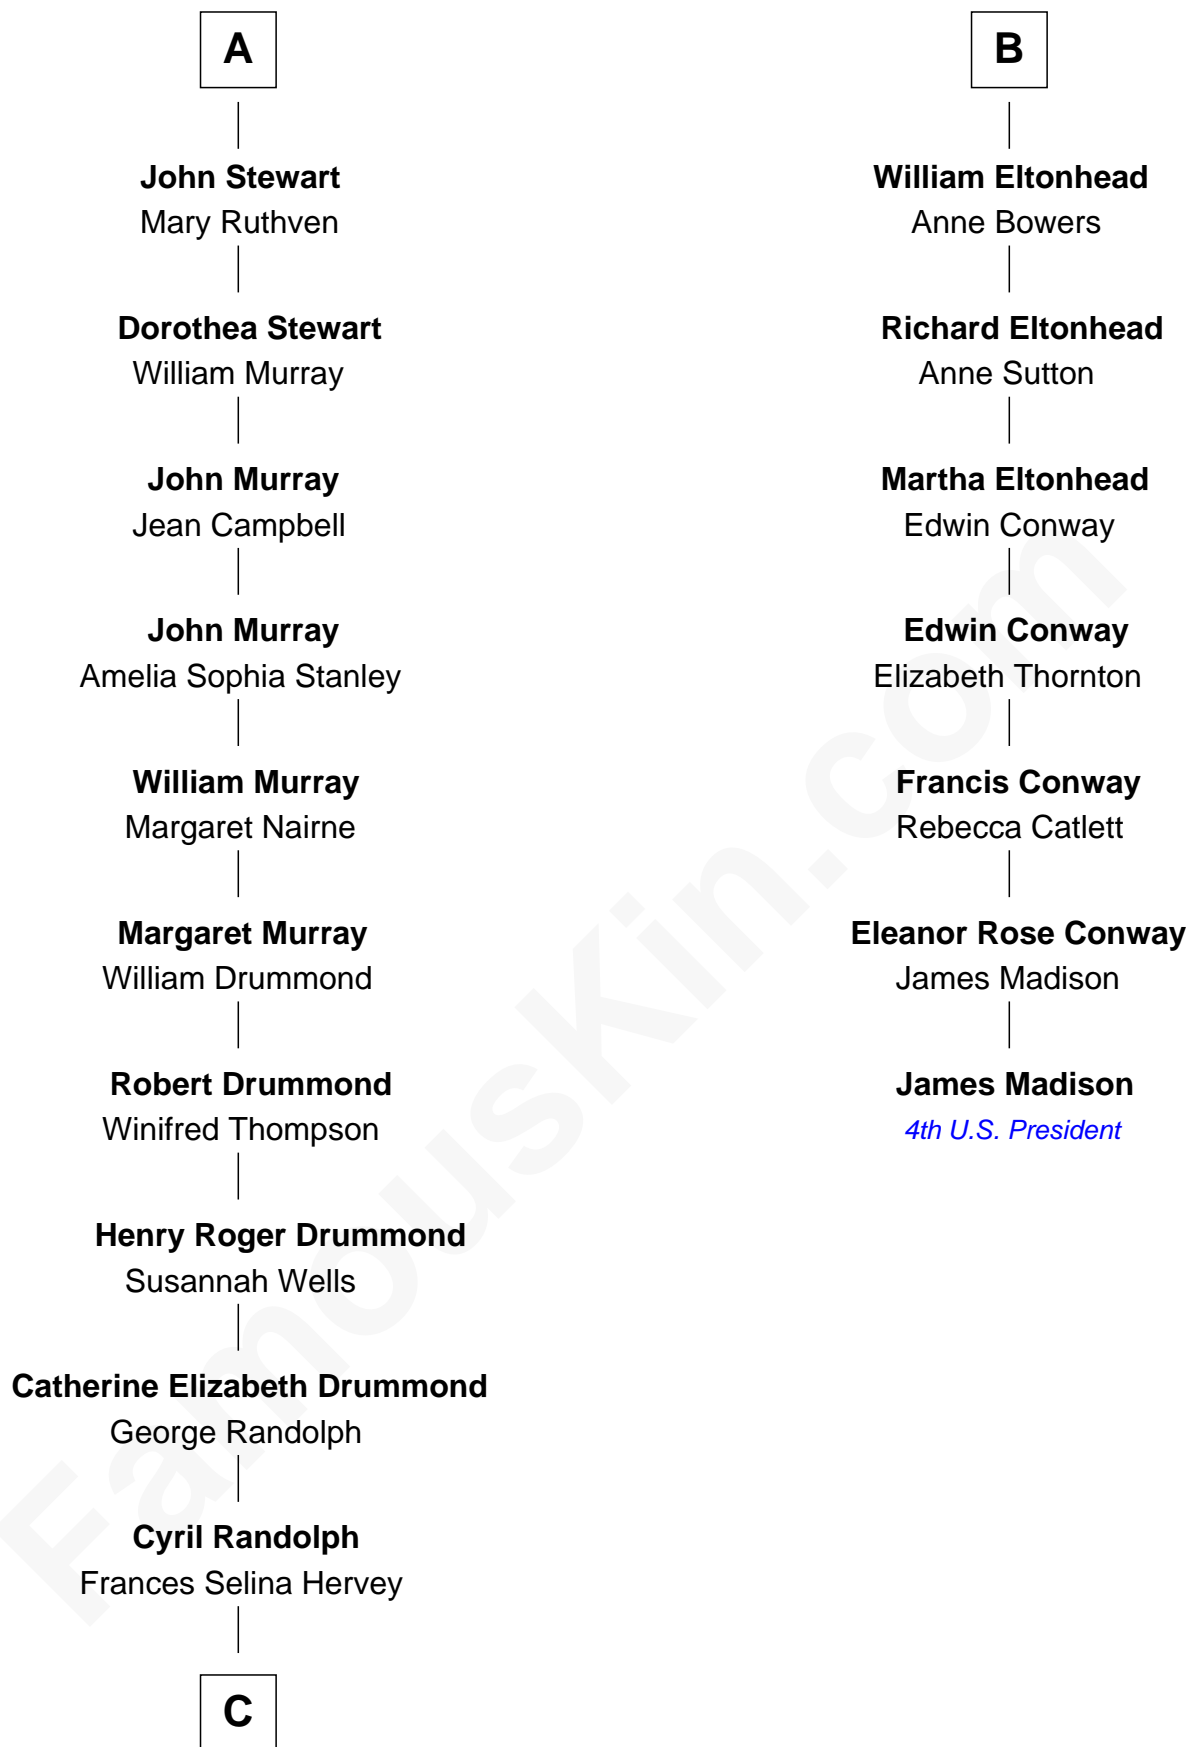

FamousKin.com
Relationship Chart of
Hugh Grant
Movie Actor

13th cousin 7 times removed of

James Madison
4th U.S. President

C

—
Felton George Randolph

Emily Margaret Nepean

—
Margaret Isobel Randolph

John Cassilis MacLean

—
Fynvola Susan MacLean

James Murray Grant

—
Hugh Grant

Movie Actor

FamousKin.com