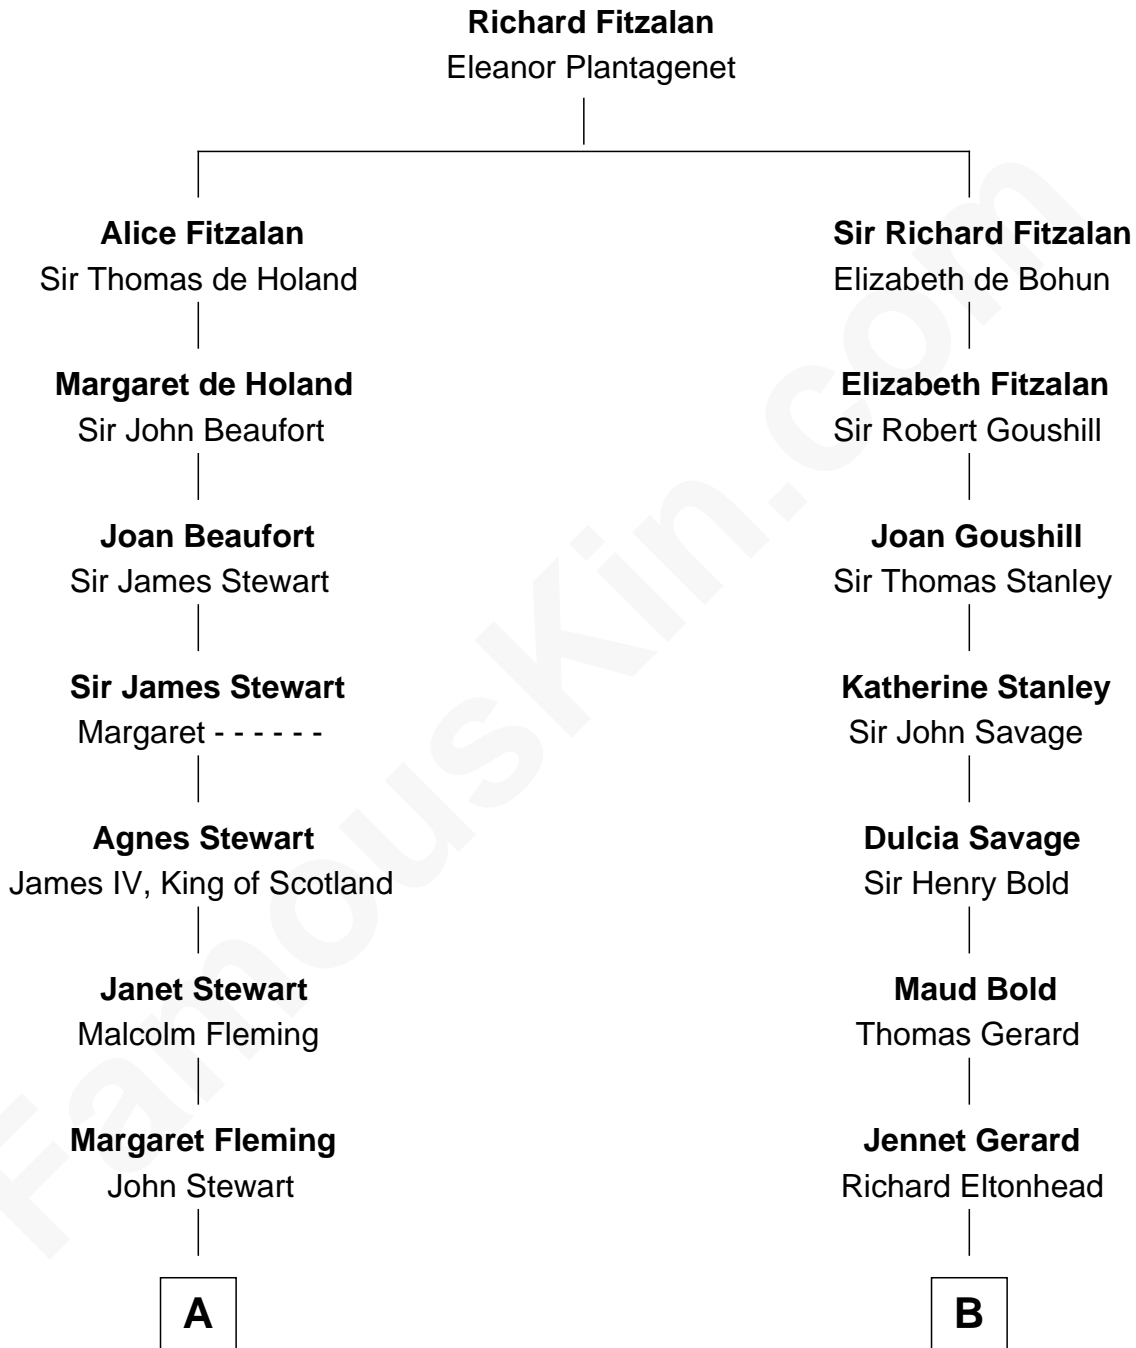

FamousKin.com
Relationship Chart of
Hugh Grant
Movie Actor

13th cousin 7 times removed of

James Madison
4th U.S. President

C

—
Felton George Randolph

Emily Margaret Nepean

—
Margaret Isobel Randolph

John Cassilis MacLean

—
Fynvola Susan MacLean

James Murray Grant

—
Hugh Grant

Movie Actor

FamousKin.com