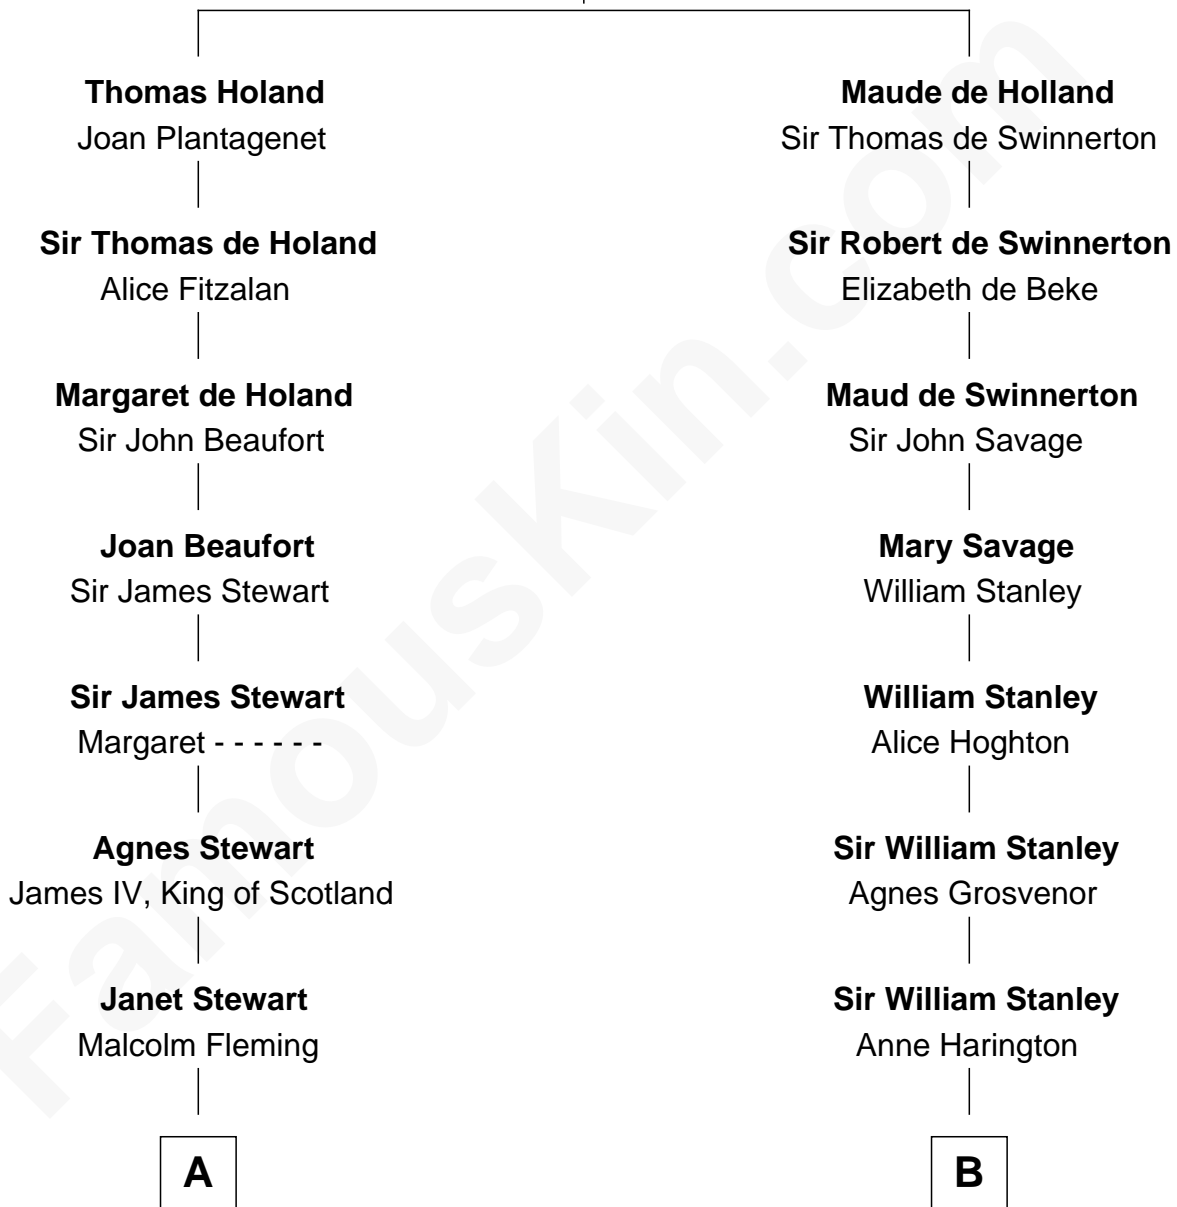

FamousKin.com Relationship Chart of

Hugh Grant
Movie Actor

14th cousin 7 times removed of

James Madison
4th U.S. President

Sir Robert de Holland
Maude la Zouche

C

—
Cyril Randolph

Frances Selina Hervey

—
Felton George Randolph

Emily Margaret Nepean

—
Margaret Isobel Randolph

John Cassilis MacLean

—
Fynvola Susan MacLean

James Murray Grant

—
Hugh Grant

Movie Actor