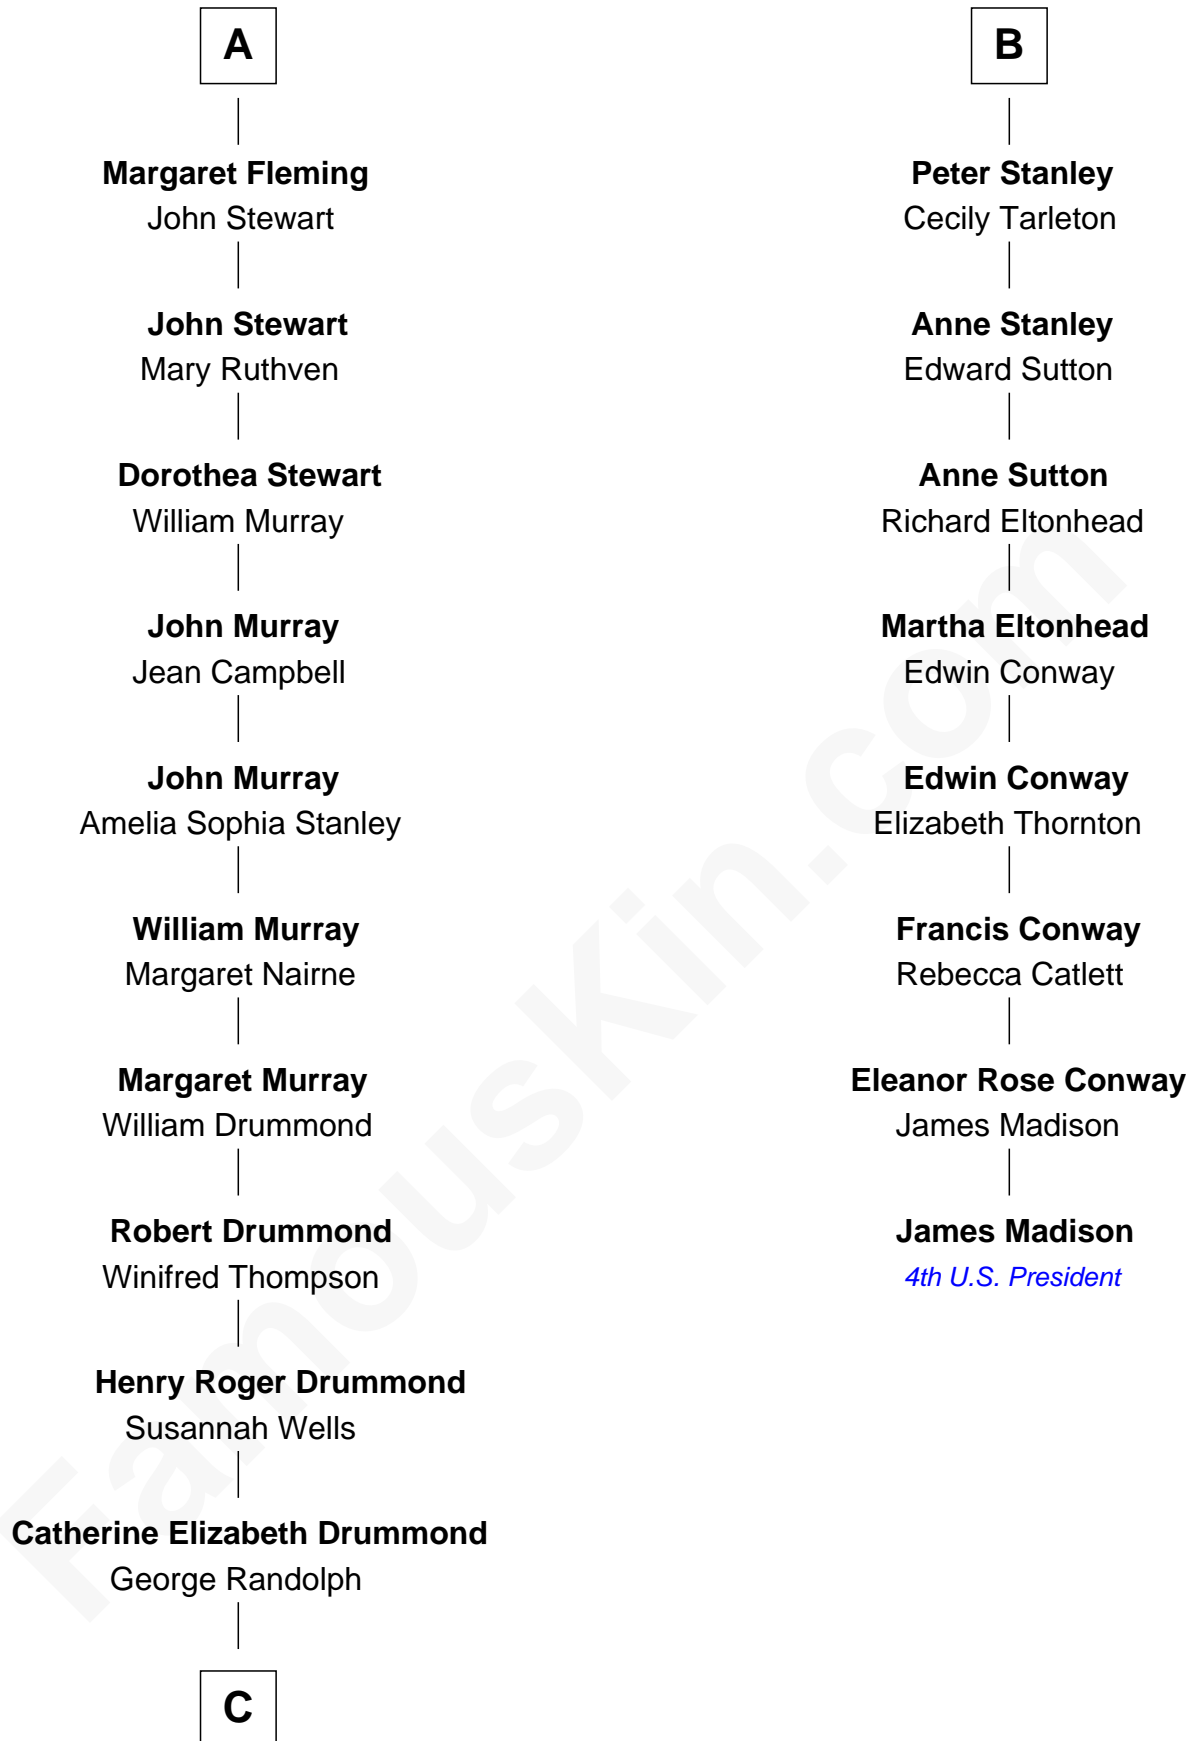

FamousKin.com Relationship Chart of

Hugh Grant
Movie Actor

14th cousin 7 times removed of

James Madison
4th U.S. President

Sir Robert de Holland
Maude la Zouche

C

—
Cyril Randolph

Frances Selina Hervey

—
Felton George Randolph

Emily Margaret Nepean

—
Margaret Isobel Randolph

John Cassilis MacLean

—
Fynvola Susan MacLean

James Murray Grant

—
Hugh Grant

Movie Actor