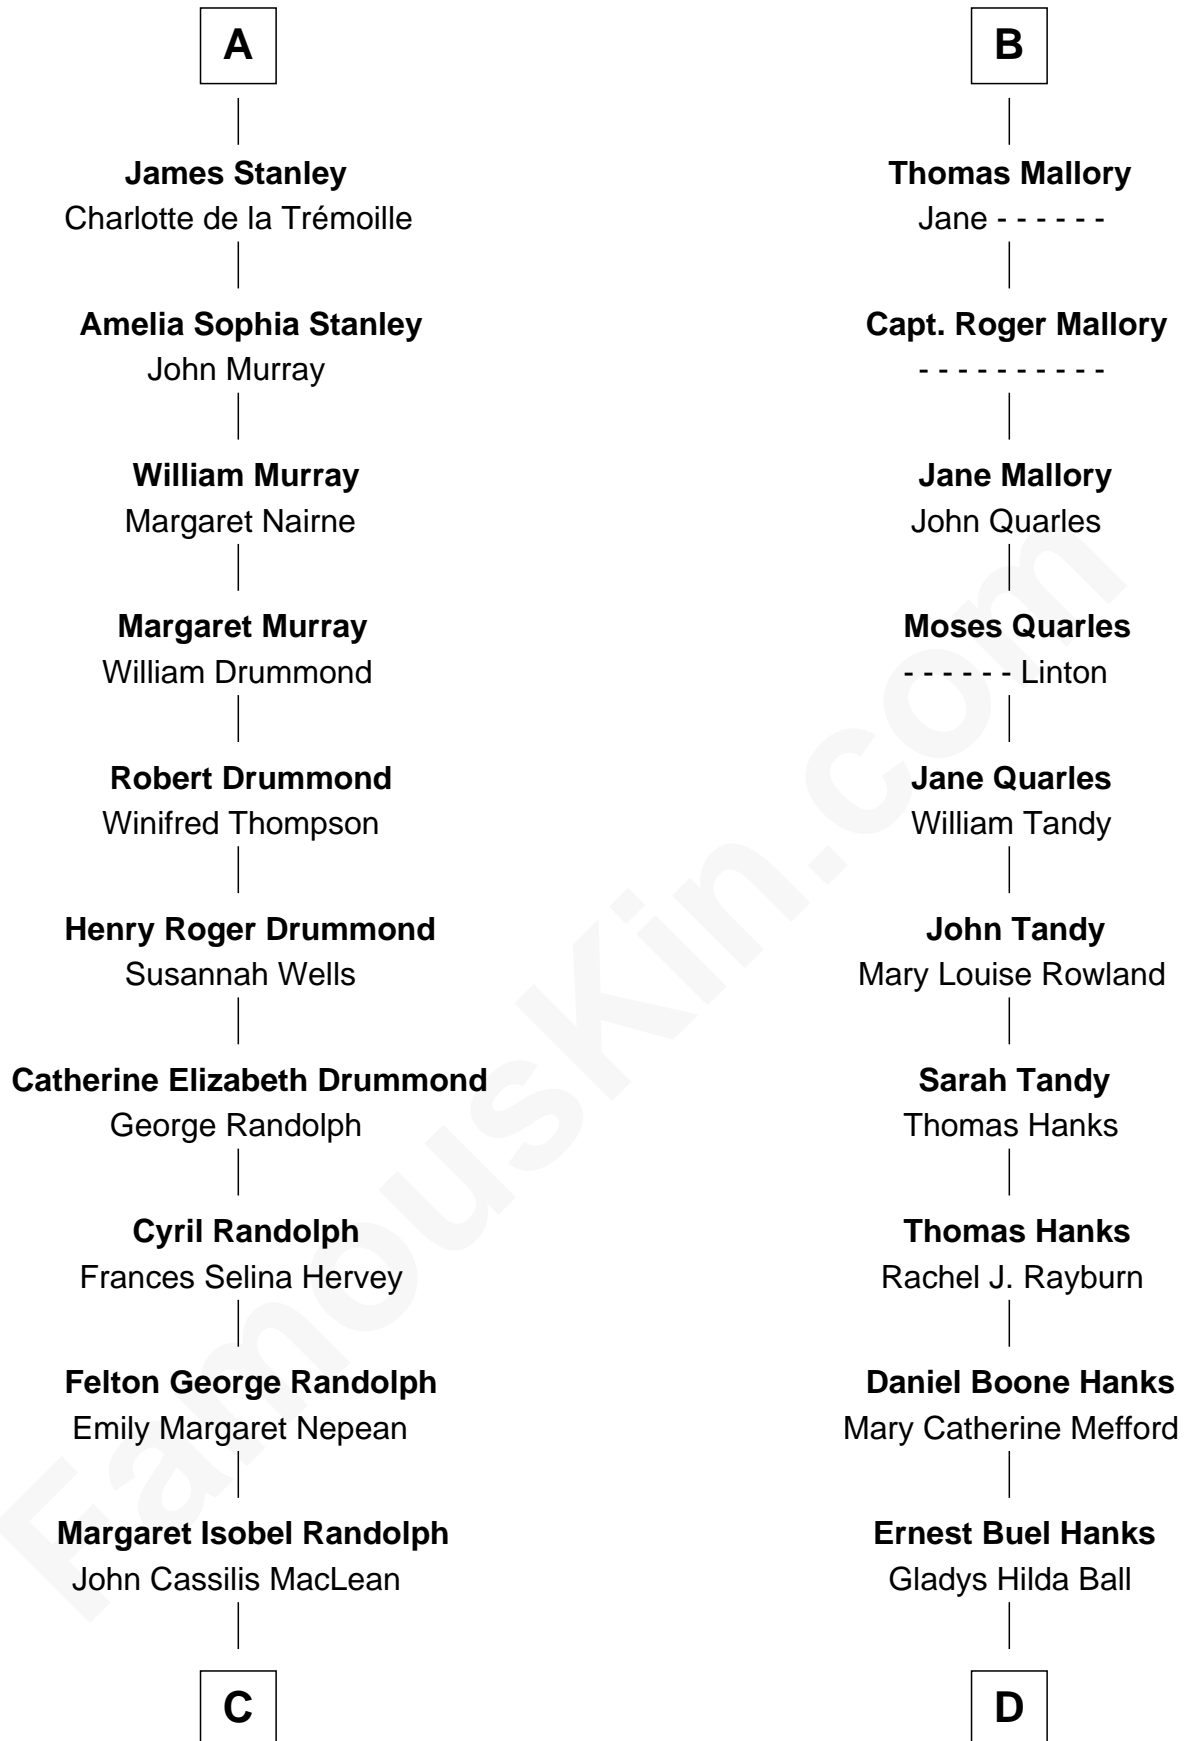

# FamousKin.com Relationship Chart of

**Hugh Grant**

*Movie Actor*

18th cousin of

**Tom Hanks**

*Movie Actor*

**Henry FitzHugh**

Elizabeth Grey

**Eleanor Fitzhugh**  
Sir Henry Bromflete

**Margaret Bromflete**

John Clifford

**Henry Clifford**  
Anne St. John

**Henry Clifford**  
Margaret Percy

**Henry Clifford**  
Eleanor Brandon

**Margaret Clifford**  
Henry Stanley

**William Stanley**  
Elizabeth de Vere

**A**

**Sir William FitzHugh**  
Margery Willoughby

**Lora FitzHugh**  
Sir John Constable

**Joan Constable**  
Sir William Mallory

**Sir John Mallory**  
Margaret Thwaites

**Sir William Mallory**  
Jane Norton

**Sir William Mallory**  
Ursula Gale

**Thomas Mallory**  
Elizabeth Vaughan

**B**

FamousKin.com