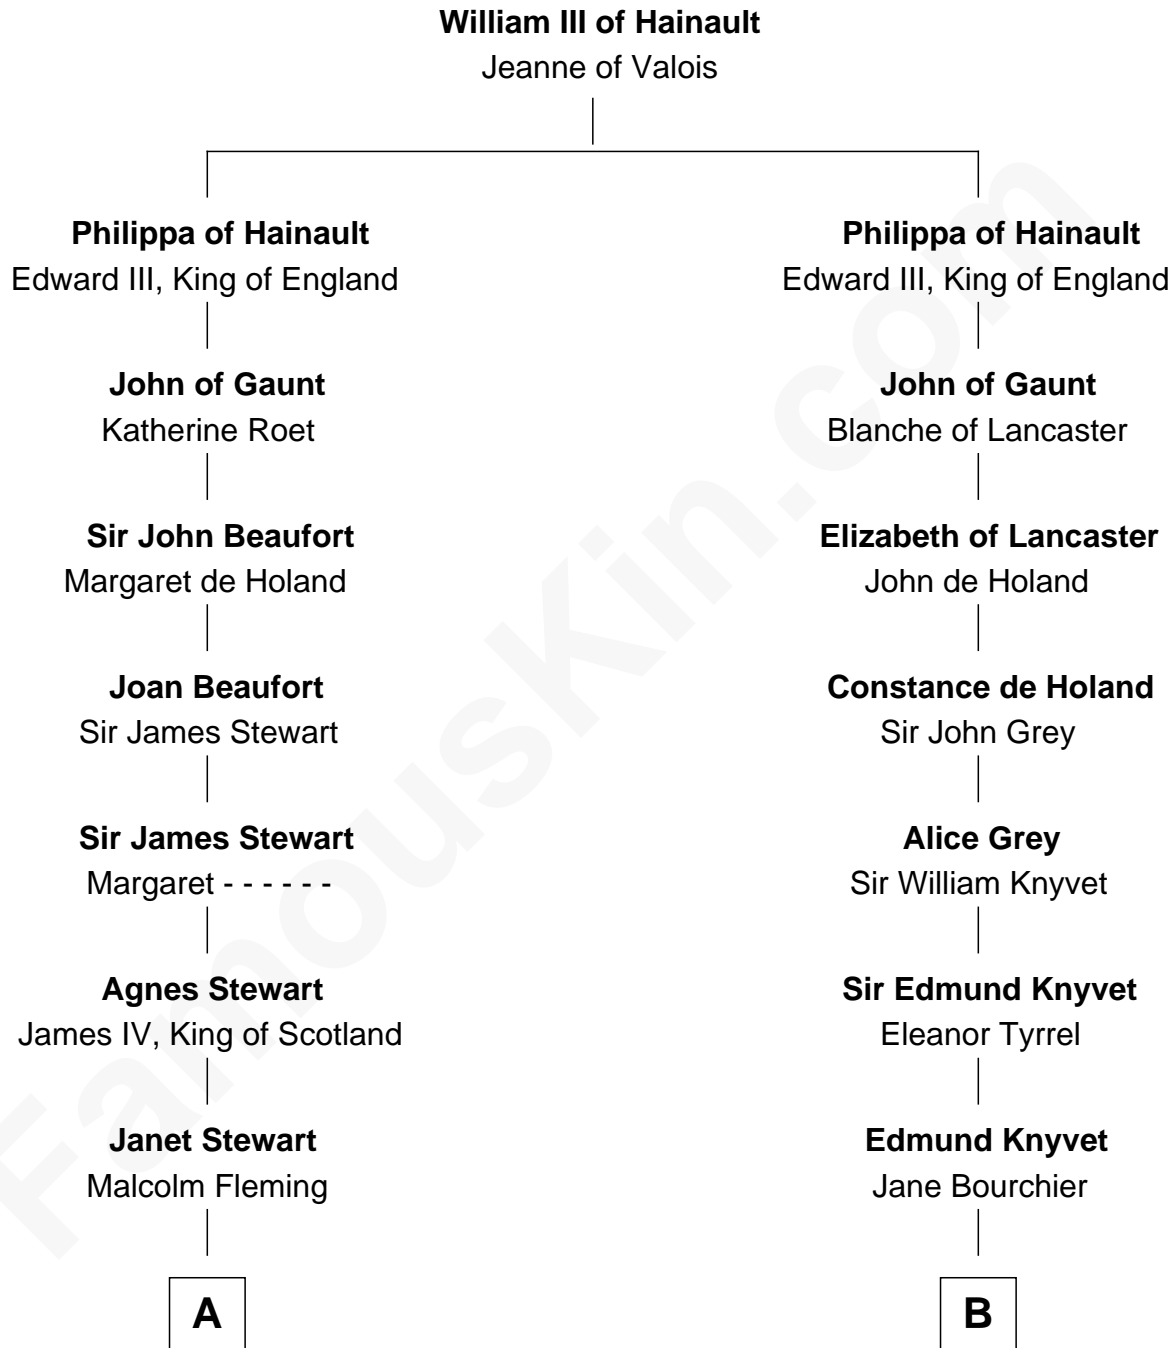

FamousKin.com
Relationship Chart of
Hugh Grant
Movie Actor

18th cousin 3 times removed of
Leverett Saltonstall
55th Governor of Massachusetts

C

Cyril Randolph
Frances Selina Hervey

Felton George Randolph
Emily Margaret Nepean

Margaret Isobel Randolph
John Cassilis MacLean

Fynvola Susan MacLean
James Murray Grant

Hugh Grant
Movie Actor

D

Richard Middlecott Saltonstall
Eleanor Brooks

Leverett Saltonstall
55th Governor of Massachusetts