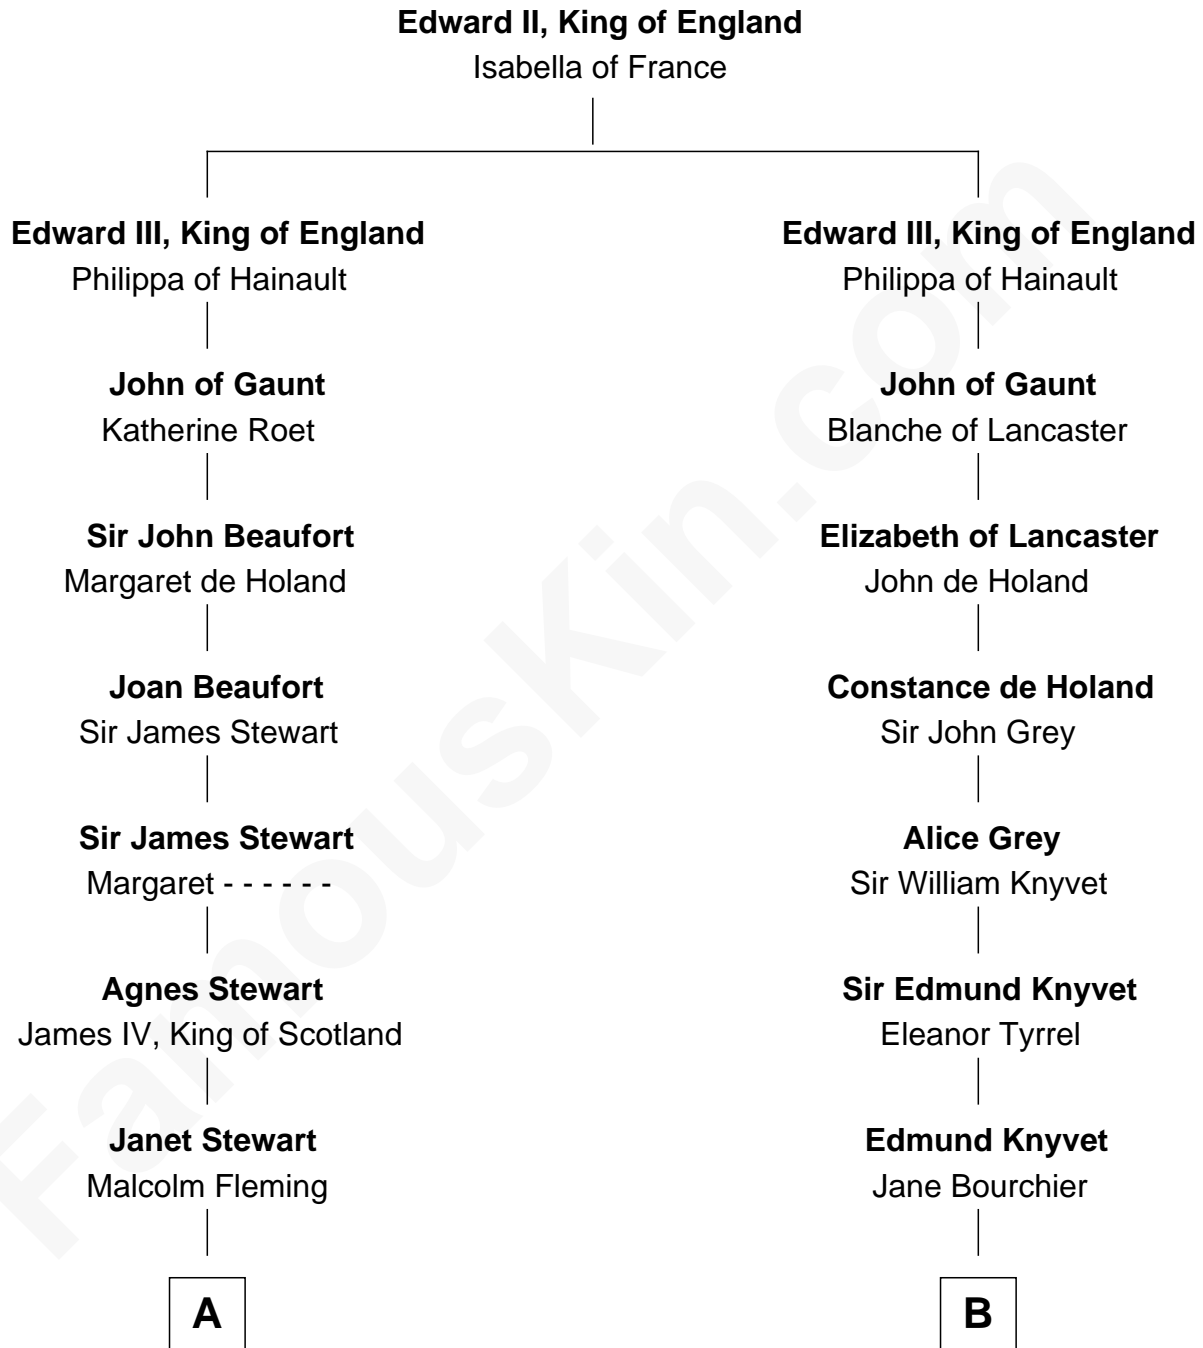

FamousKin.com Relationship Chart of

Hugh Grant
Movie Actor

18th cousin 3 times removed of

Leverett Saltonstall
55th Governor of Massachusetts

C

Cyril Randolph
Frances Selina Hervey

Felton George Randolph
Emily Margaret Nepean

Margaret Isobel Randolph
John Cassilis MacLean

Fynvola Susan MacLean
James Murray Grant

Hugh Grant
Movie Actor

D

Richard Middlecott Saltonstall
Eleanor Brooks

Leverett Saltonstall
55th Governor of Massachusetts