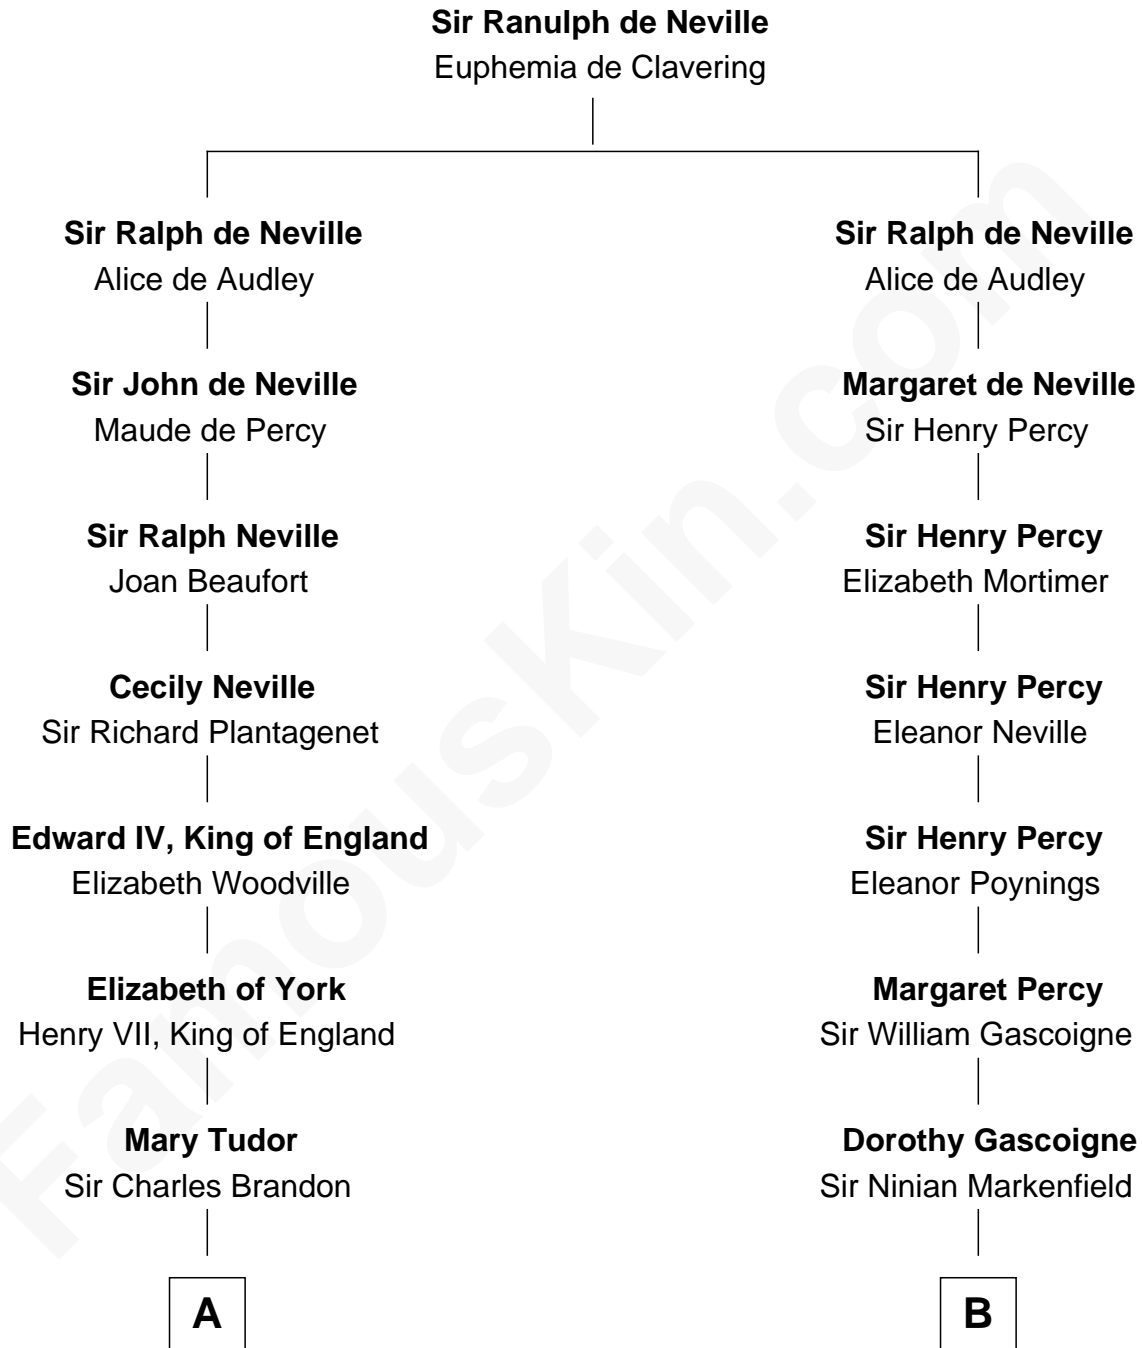

FamousKin.com Relationship Chart of

Hugh Grant

Movie Actor

19th cousin 2 times removed of

Leverett Saltonstall

55th Governor of Massachusetts

C

Cyril Randolph
Frances Selina Hervey

Felton George Randolph
Emily Margaret Nepean

Margaret Isobel Randolph
John Cassilis MacLean

Fynvola Susan MacLean
James Murray Grant

Hugh Grant
Movie Actor

D

Leverett Saltonstall
Rose Smith Lee

Richard Middlecott Saltonstall
Eleanor Brooks

Leverett Saltonstall
55th Governor of Massachusetts

FamousKin.com