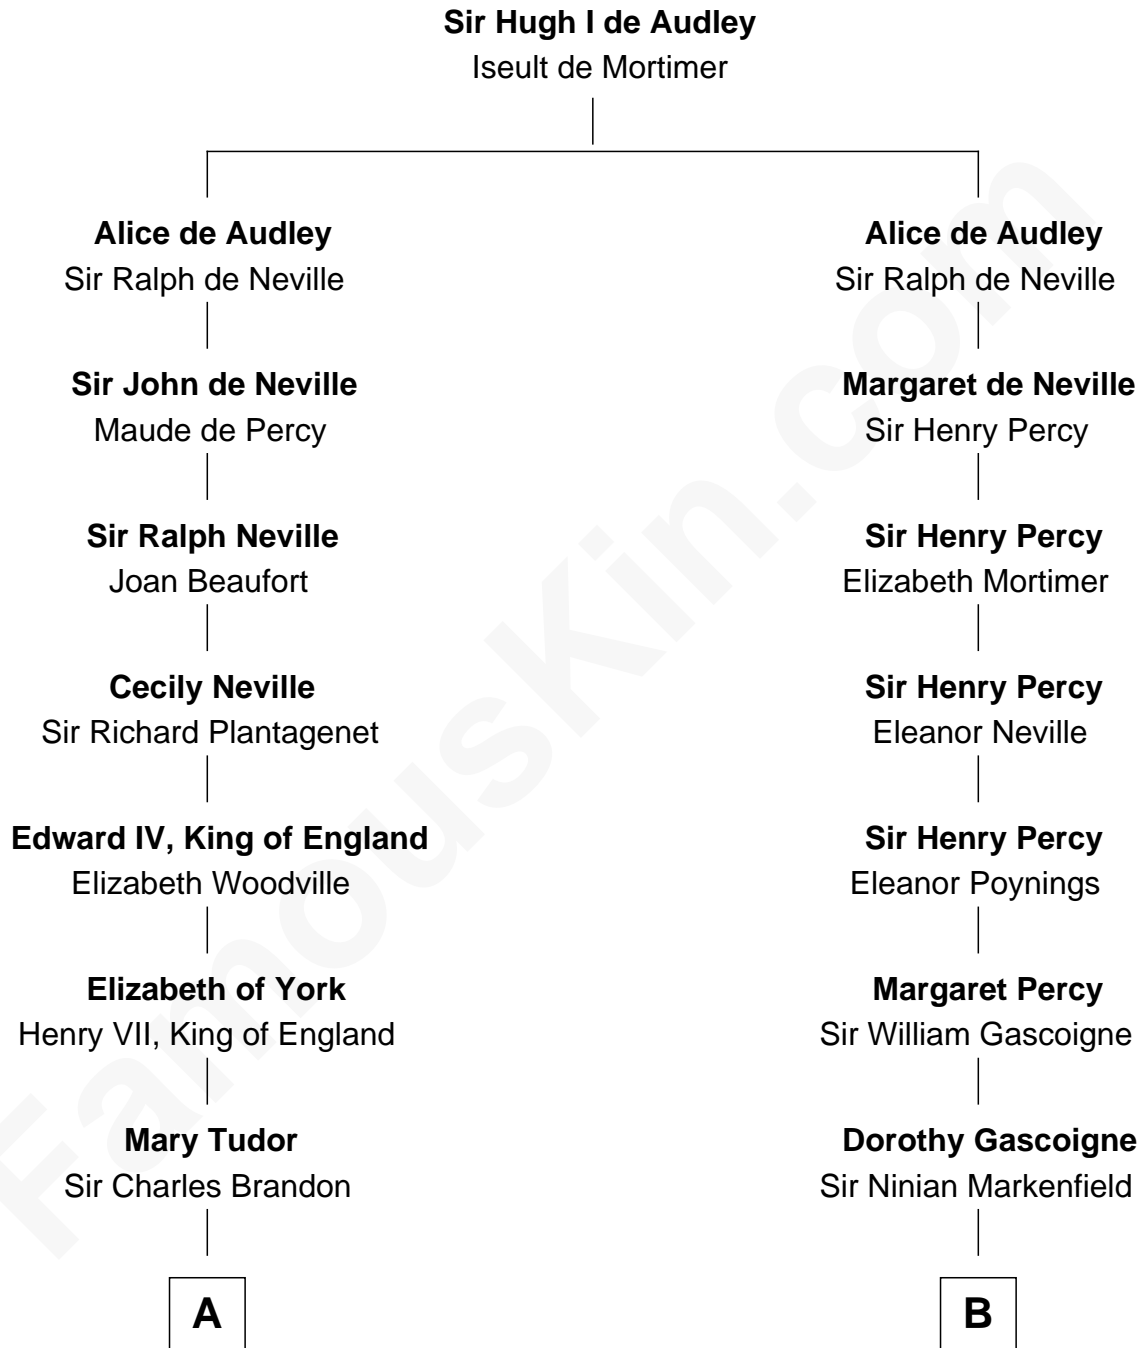

FamousKin.com Relationship Chart of

Hugh Grant
Movie Actor

19th cousin 2 times removed of

Leverett Saltonstall
55th Governor of Massachusetts

C

Cyril Randolph
Frances Selina Hervey

Felton George Randolph
Emily Margaret Nepean

Margaret Isobel Randolph
John Cassilis MacLean

Fynvola Susan MacLean
James Murray Grant

Hugh Grant
Movie Actor

D

Leverett Saltonstall
Rose Smith Lee

Richard Middlecott Saltonstall
Eleanor Brooks

Leverett Saltonstall
55th Governor of Massachusetts