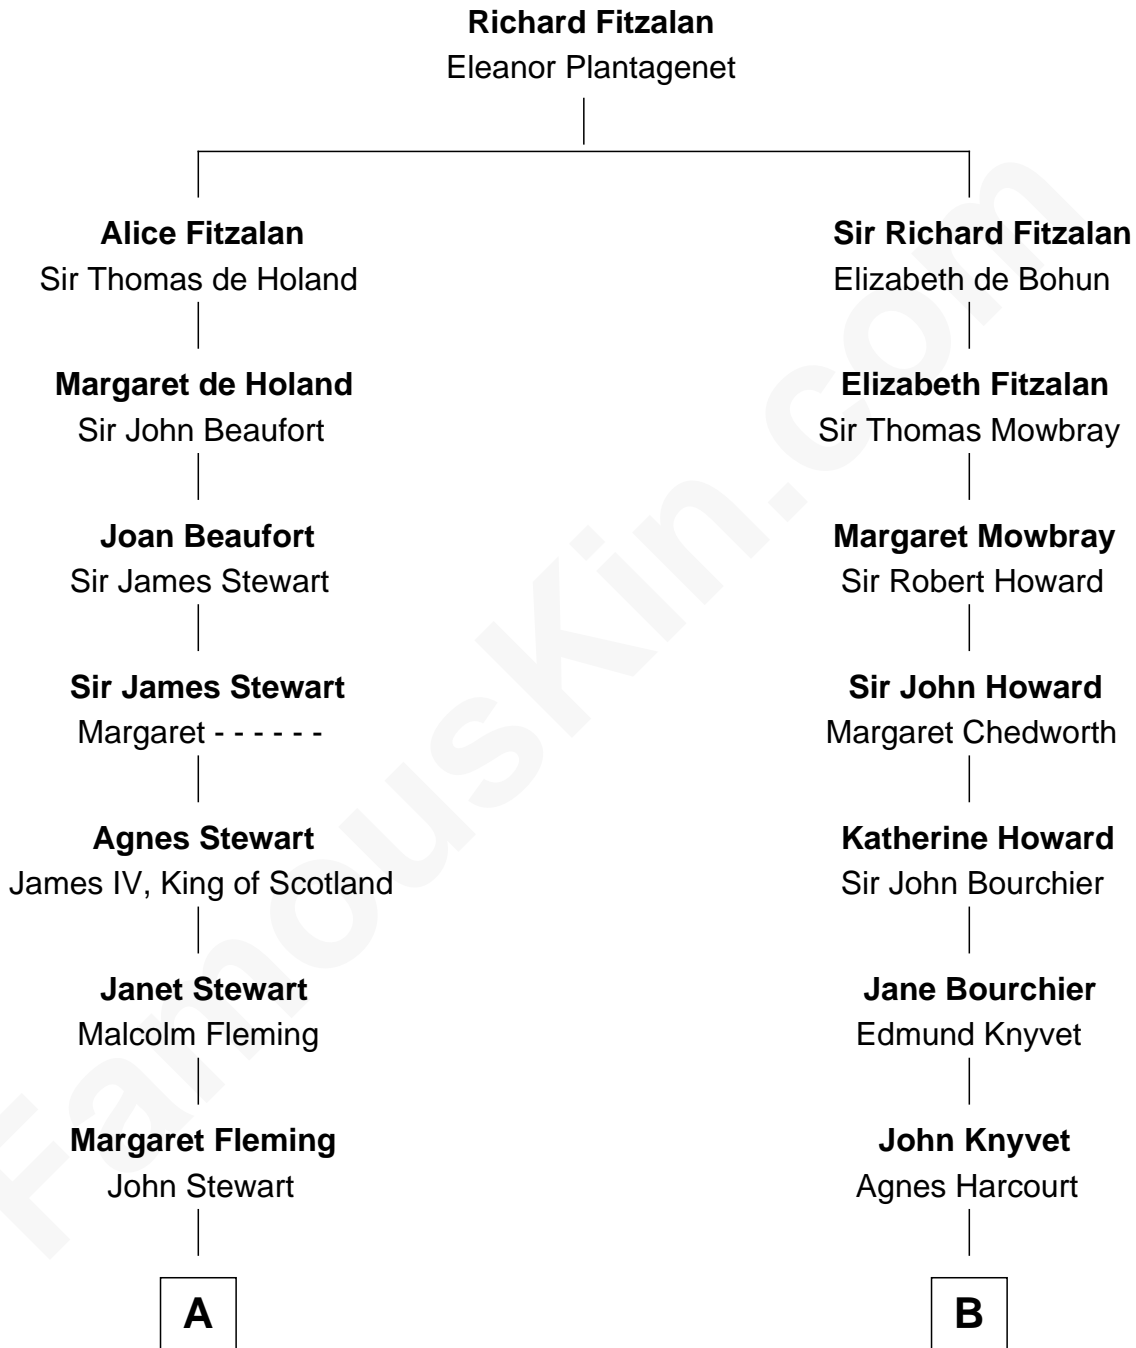

FamousKin.com Relationship Chart of

Hugh Grant
Movie Actor

17th cousin 3 times removed of

Leverett Saltonstall
55th Governor of Massachusetts

C

—
Felton George Randolph

Emily Margaret Nepean

—
Margaret Isobel Randolph

John Cassilis MacLean

—
Fynvola Susan MacLean

James Murray Grant

—
Hugh Grant

Movie Actor

FamousKin.com