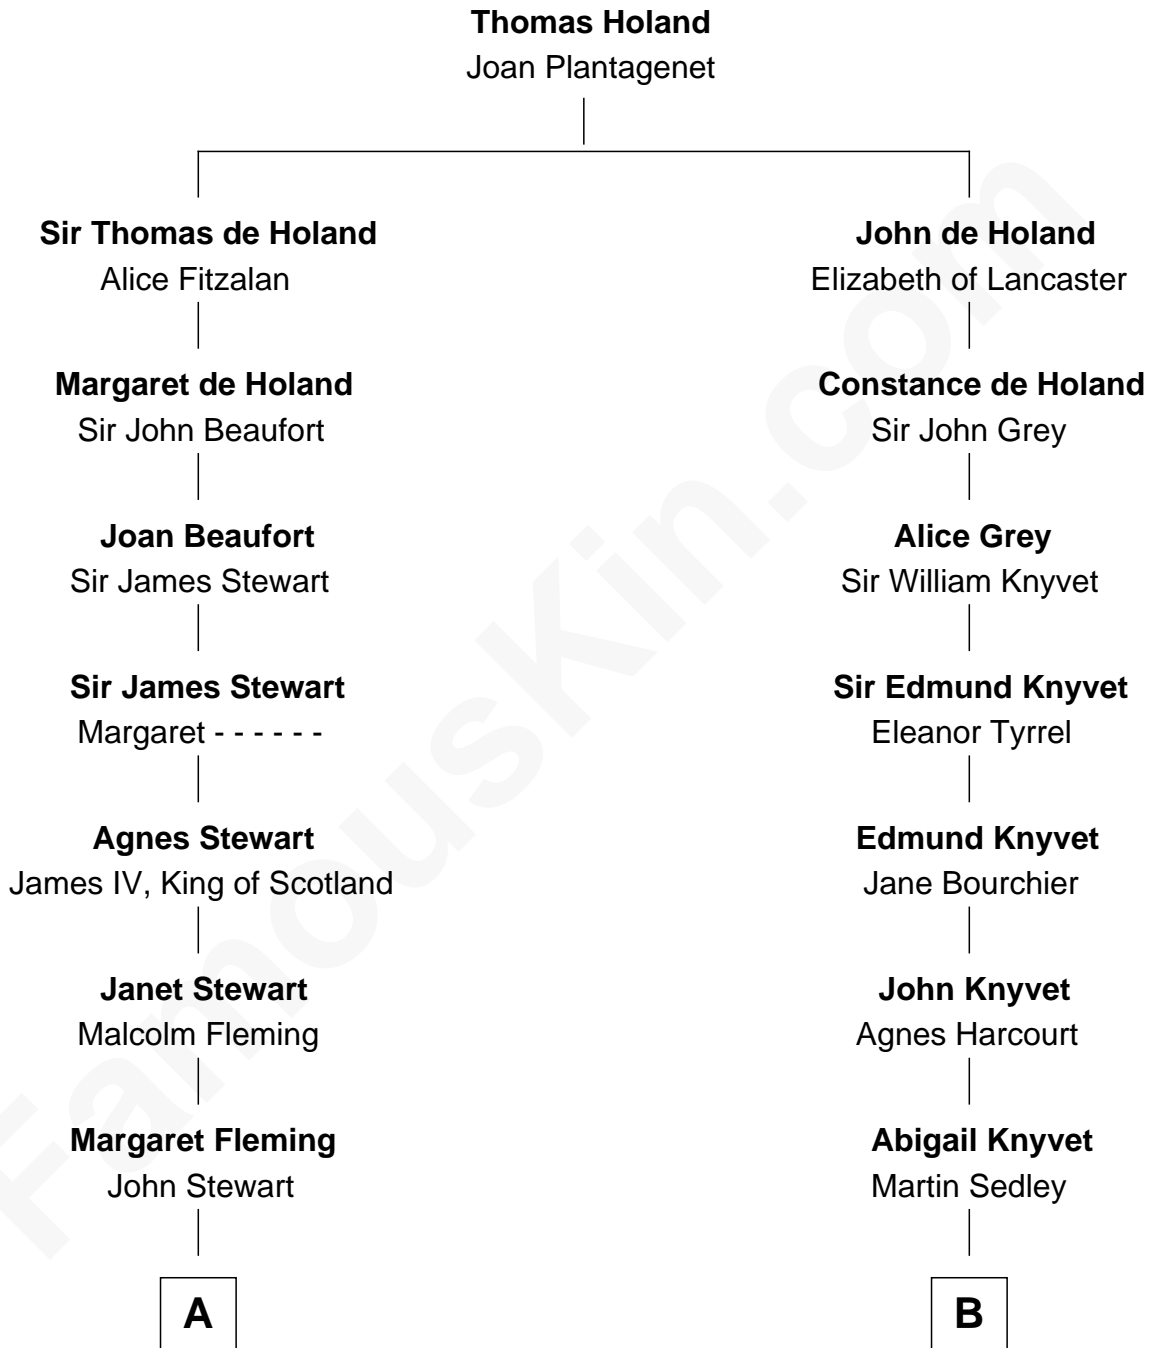

FamousKin.com Relationship Chart of

Hugh Grant

Movie Actor

16th cousin 4 times removed of

Leverett Saltonstall

55th Governor of Massachusetts

C

—
Felton George Randolph

Emily Margaret Nepean

—
Margaret Isobel Randolph

John Cassilis MacLean

—
Fynvola Susan MacLean

James Murray Grant

—
Hugh Grant

Movie Actor

FamousKin.com