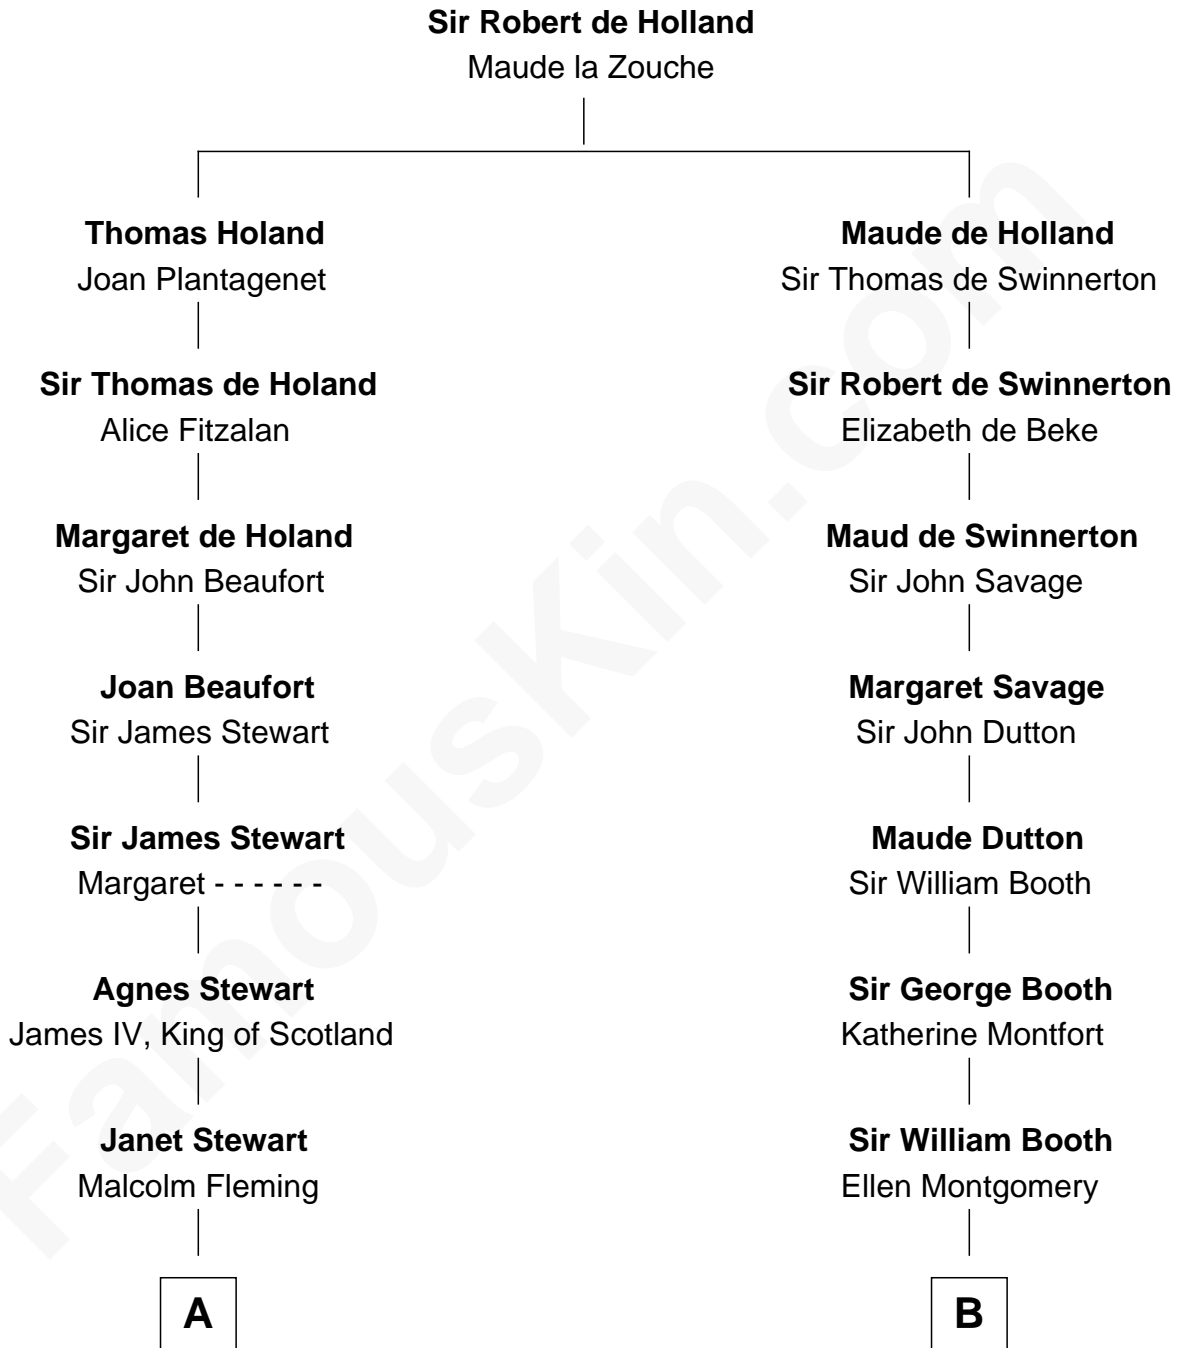

FamousKin.com
Relationship Chart of
Hugh Grant
Movie Actor

15th cousin 6 times removed of
Abraham Baldwin
Signer of the U.S. Constitution

C

—
Cyril Randolph

Frances Selina Hervey

—
Felton George Randolph

Emily Margaret Nepean

—
Margaret Isobel Randolph

John Cassilis MacLean

—
Fynvola Susan MacLean

James Murray Grant

—
Hugh Grant

Movie Actor

FamousKin.com