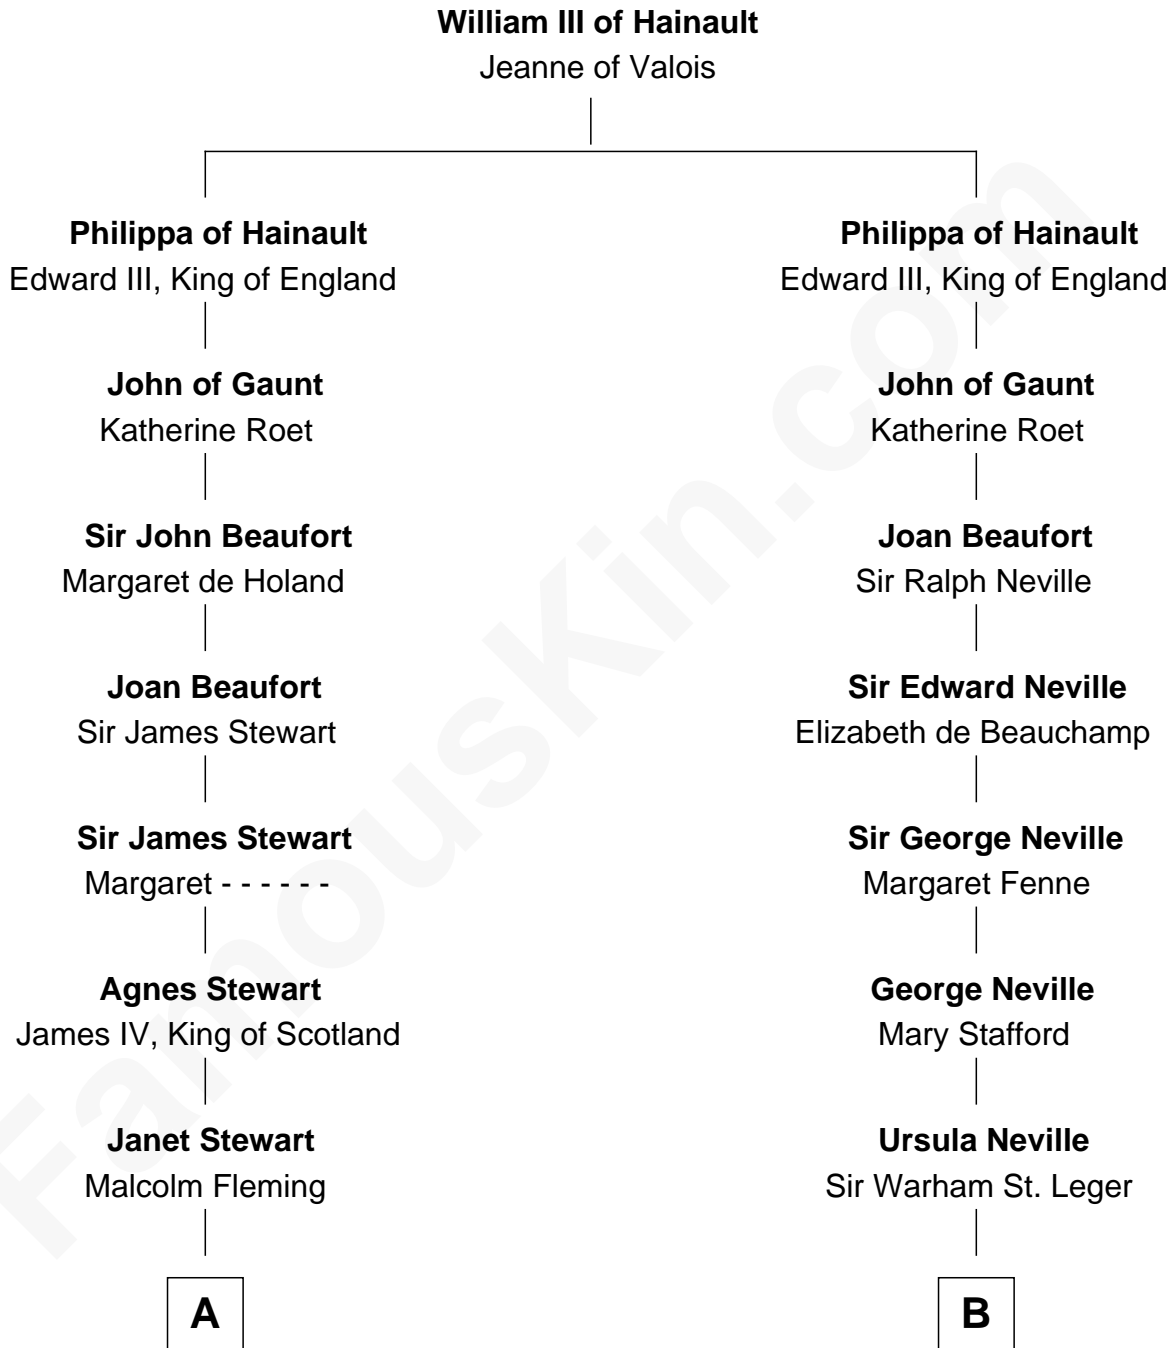

FamousKin.com Relationship Chart of

Hugh Grant

Movie Actor

13th cousin 8 times removed of

Daniel Carroll

Signer of the U.S. Constitution

C

—
Cyril Randolph

Frances Selina Hervey

—
Felton George Randolph

Emily Margaret Nepean

—
Margaret Isobel Randolph

John Cassilis MacLean

—
Fynvola Susan MacLean

James Murray Grant

—
Hugh Grant