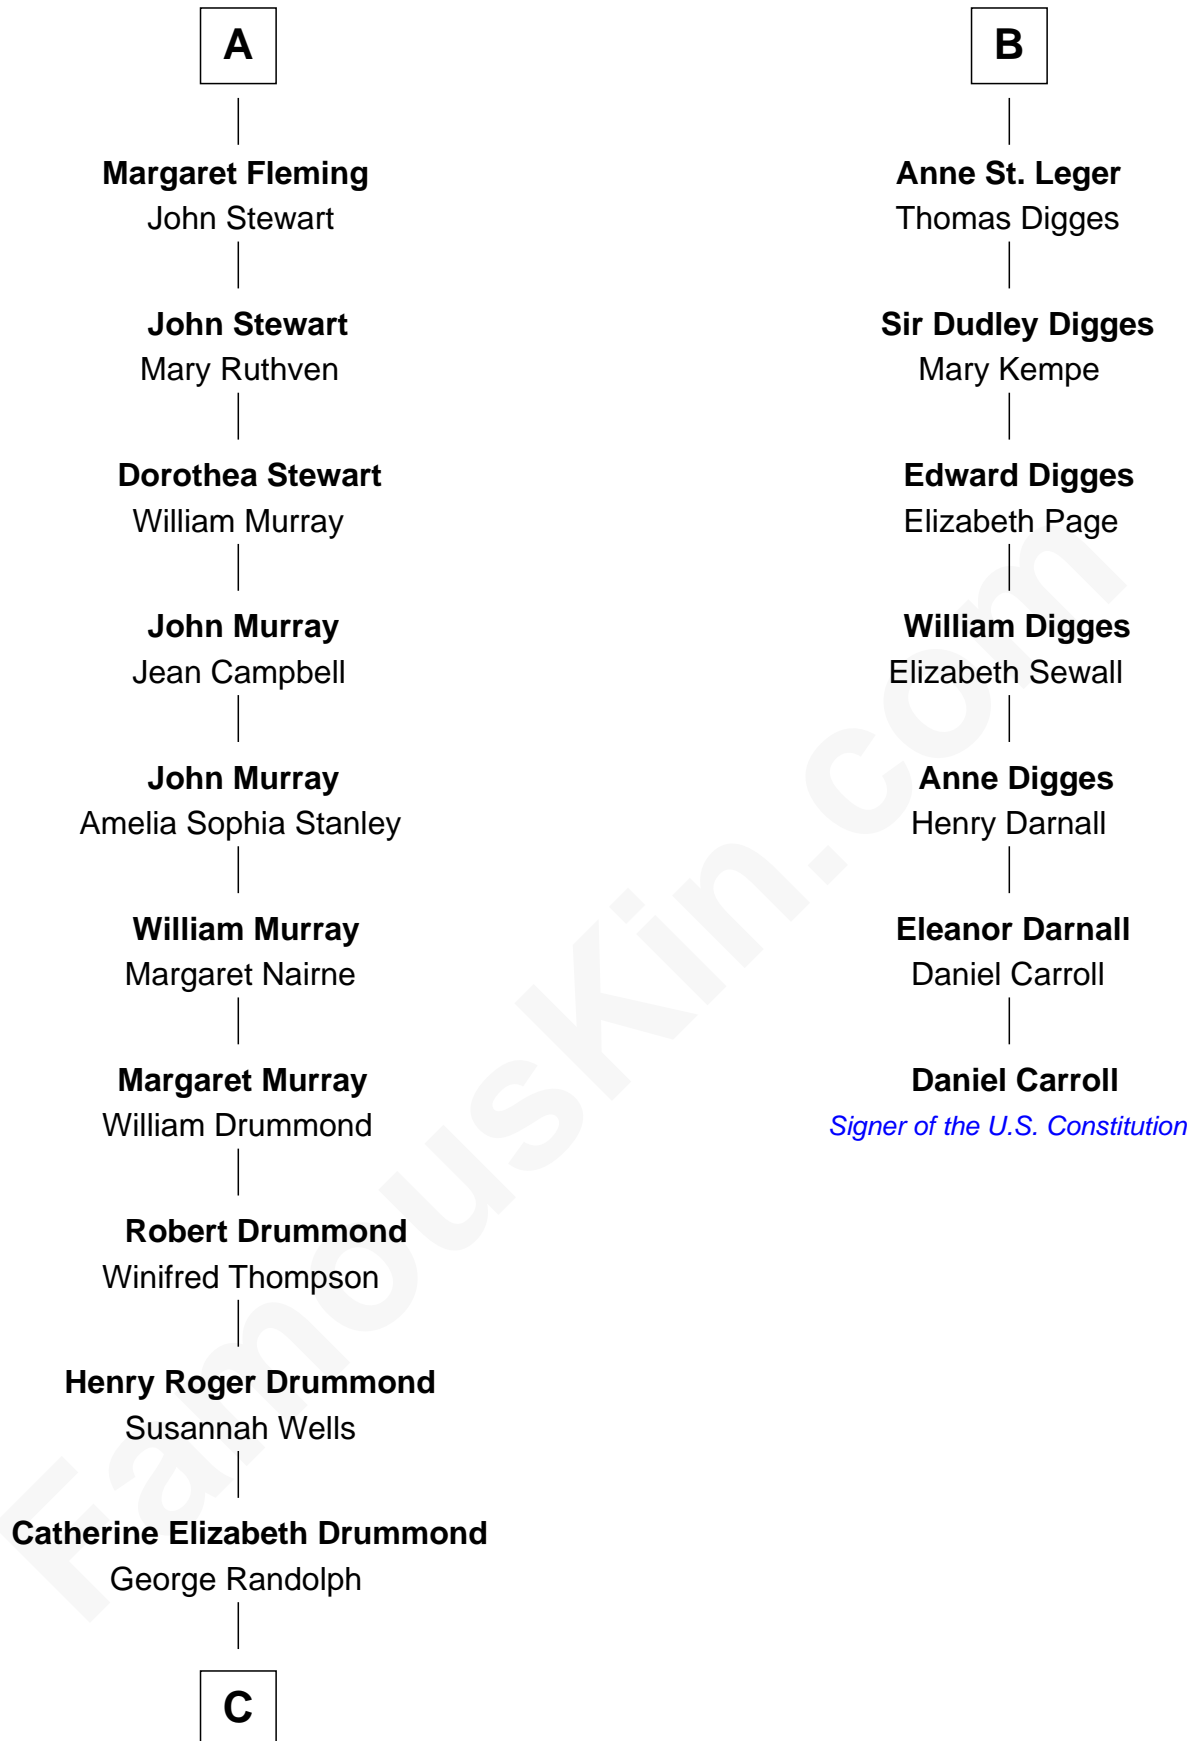

FamousKin.com Relationship Chart of

Hugh Grant

Movie Actor

13th cousin 8 times removed of

Daniel Carroll

Signer of the U.S. Constitution

C

—
Cyril Randolph

Frances Selina Hervey

—
Felton George Randolph

Emily Margaret Nepean

—
Margaret Isobel Randolph

John Cassilis MacLean

—
Fynvola Susan MacLean

James Murray Grant

—
Hugh Grant