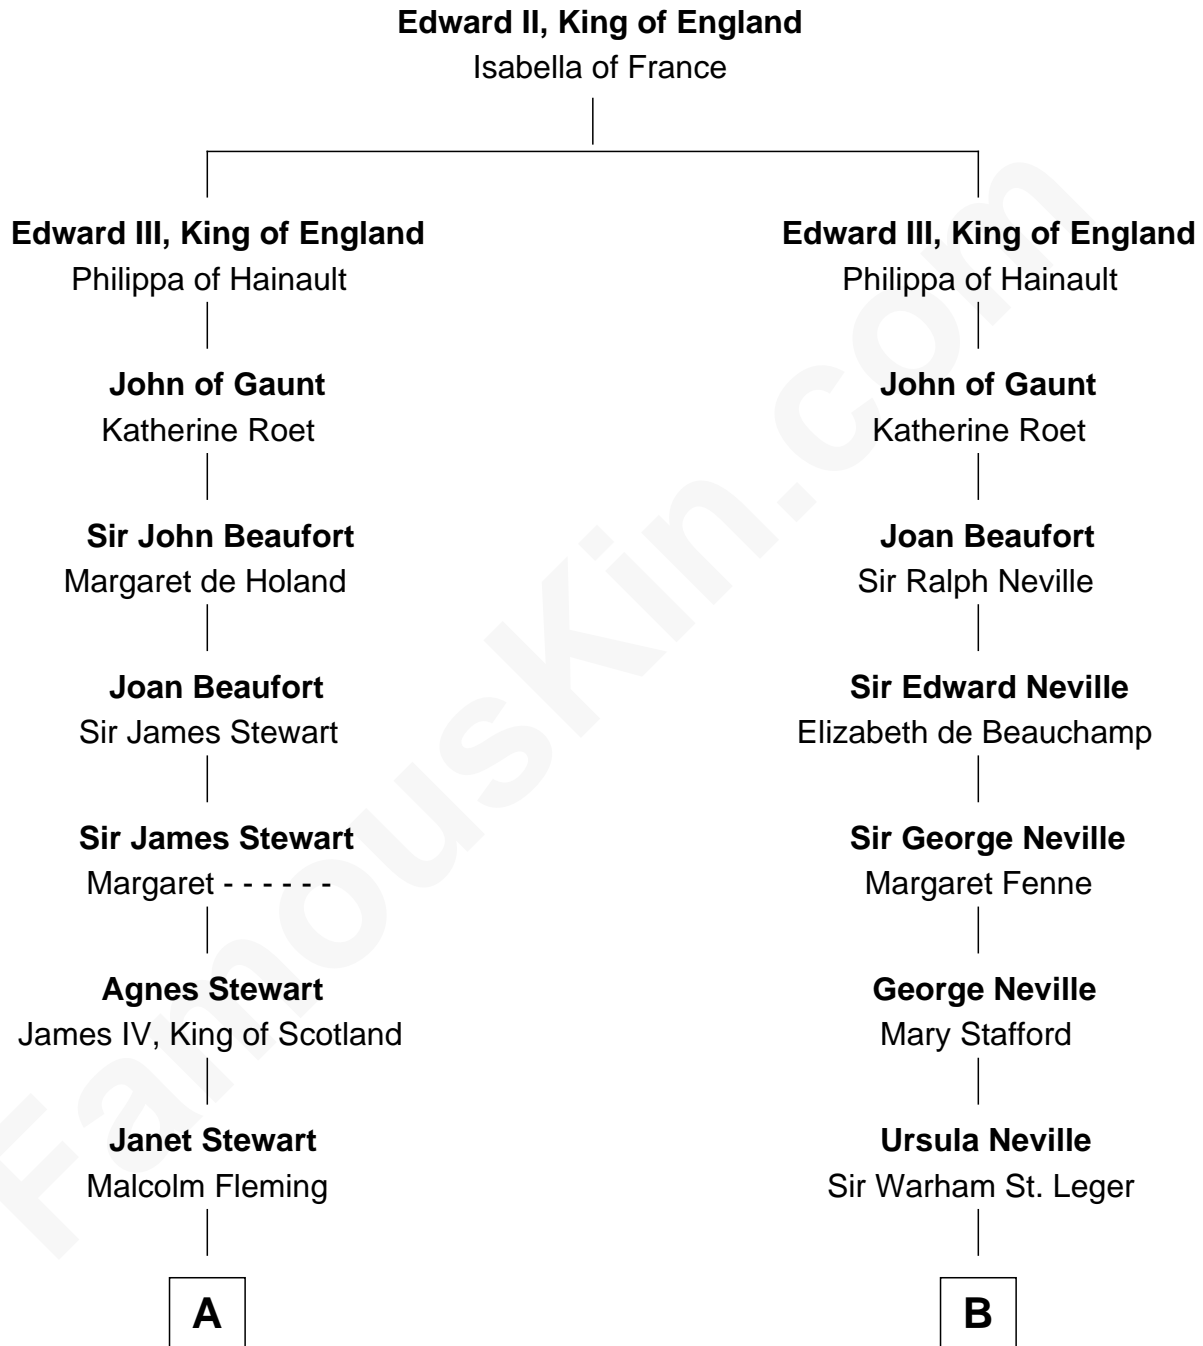

FamousKin.com Relationship Chart of

Hugh Grant

Movie Actor

13th cousin 8 times removed of

Daniel Carroll

Signer of the U.S. Constitution

C

—
Cyril Randolph

Frances Selina Hervey

—
Felton George Randolph

Emily Margaret Nepean

—
Margaret Isobel Randolph

John Cassilis MacLean

—
Fynvola Susan MacLean

James Murray Grant

—
Hugh Grant